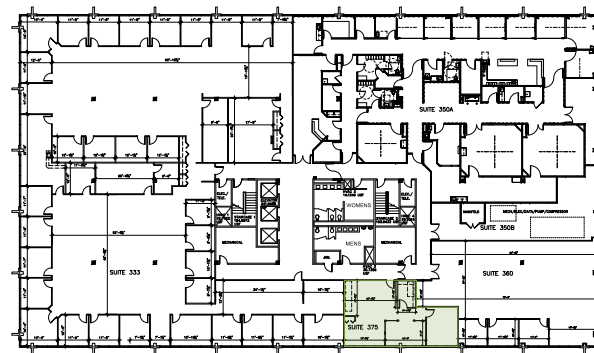

# FLOOR PLANS Third Floor

Suite 375 | SF: 1,123

**For information contact:**  
**IGNACIO FELLER**  
Commercial Real Estate Director  
(847) 777-9513  
ifeller@ohareoffices.com  
OhareOffices.com