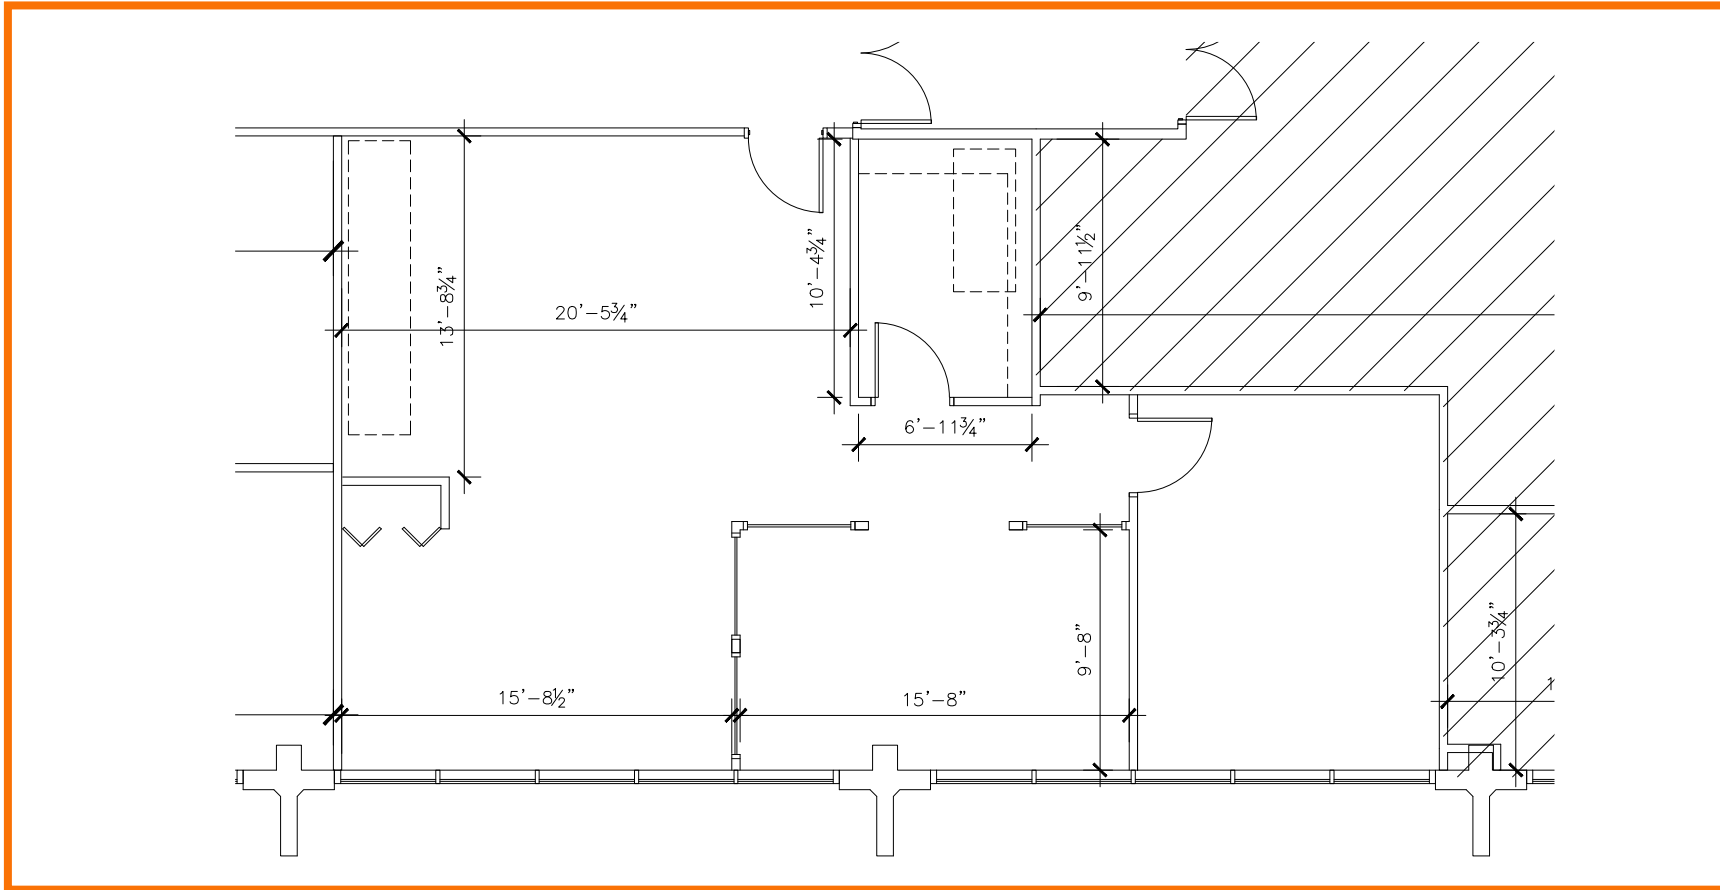

# FLOOR PLANS Third Floor

Suite 375 | SF: 1,123

**For information contact:**  
**IGNACIO FELLER**  
Commercial Real Estate Director  
(847) 777-9513  
ifeller@ohareoffices.com  
OhareOffices.com