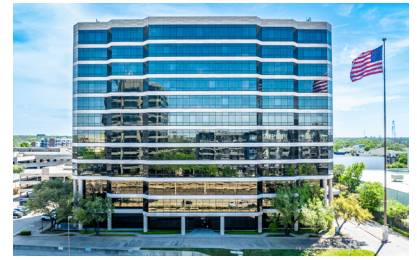

# UPTOWN TOWER

4144 NORTH CENTRAL EXPY, DALLAS, TEXAS 75204

SUITE 710 - 3,568 RSF

**Erik Blais**  
972.776.7150  
eblais@bradford.com

**Richmond Collinworth**  
972.776.7041  
rcollinworth@bradford.com

**Bradford Commercial Real Estate Services**  
www.bradford.com