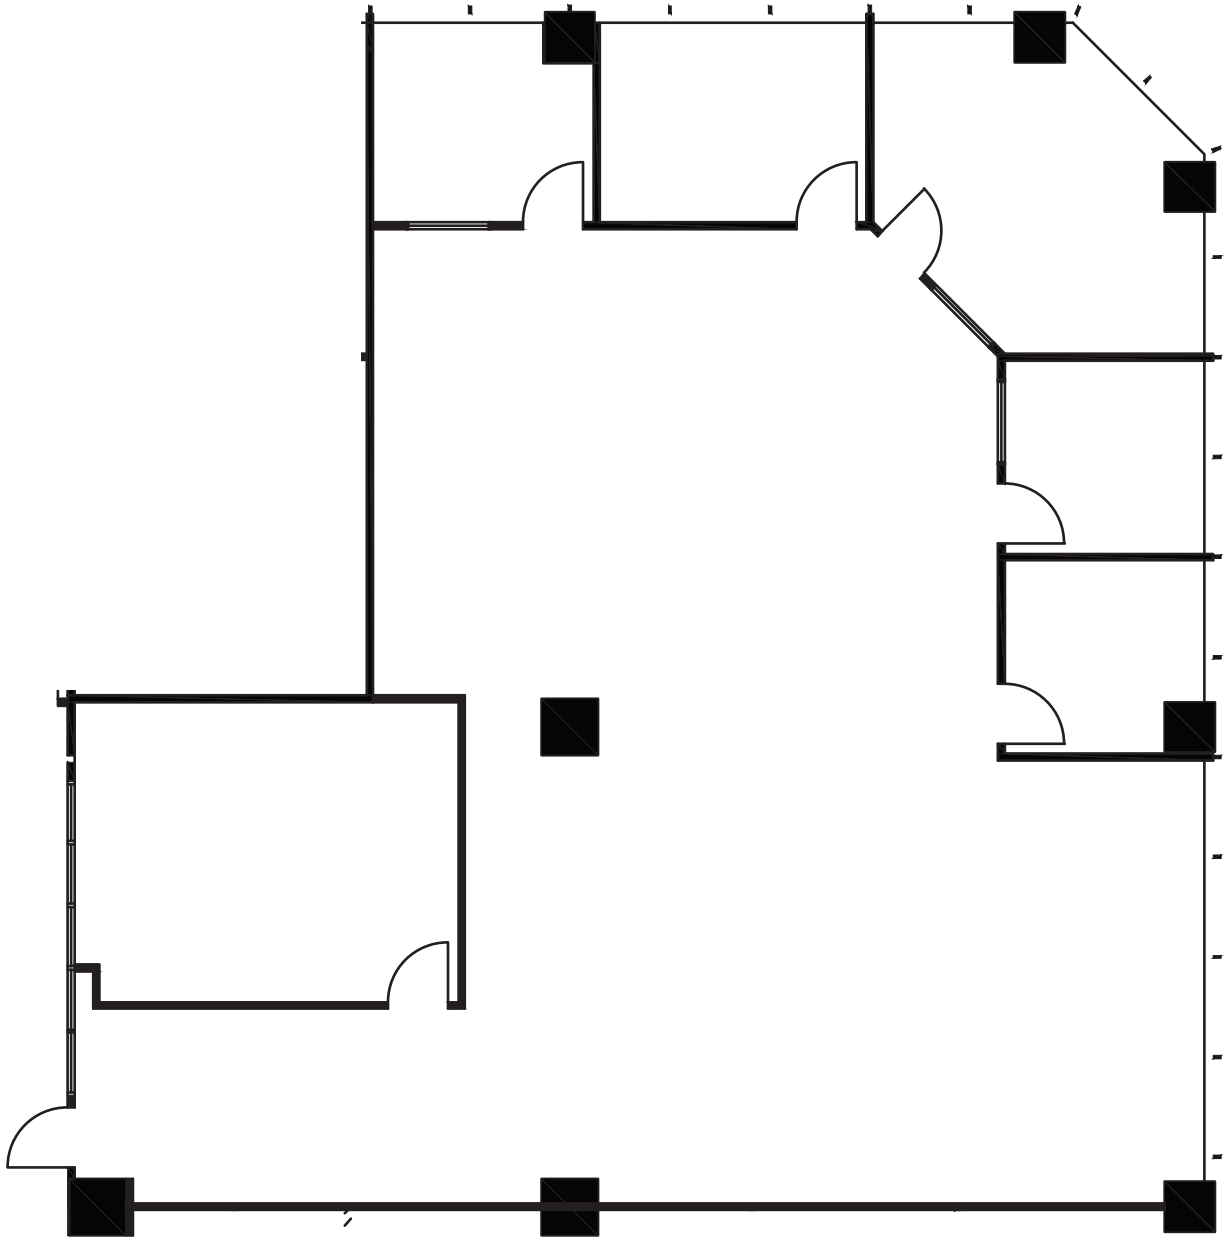

# UPTOWN TOWER

4144 NORTH CENTRAL EXPY, DALLAS, TEXAS 75204

SUITE 710 - 3,568 RSF

**Erik Blais**  
972.776.7150  
eblais@bradford.com

**Richmond Collinworth**  
972.776.7041  
rcollinworth@bradford.com

**Bradford Commercial Real Estate Services**  
www.bradford.com