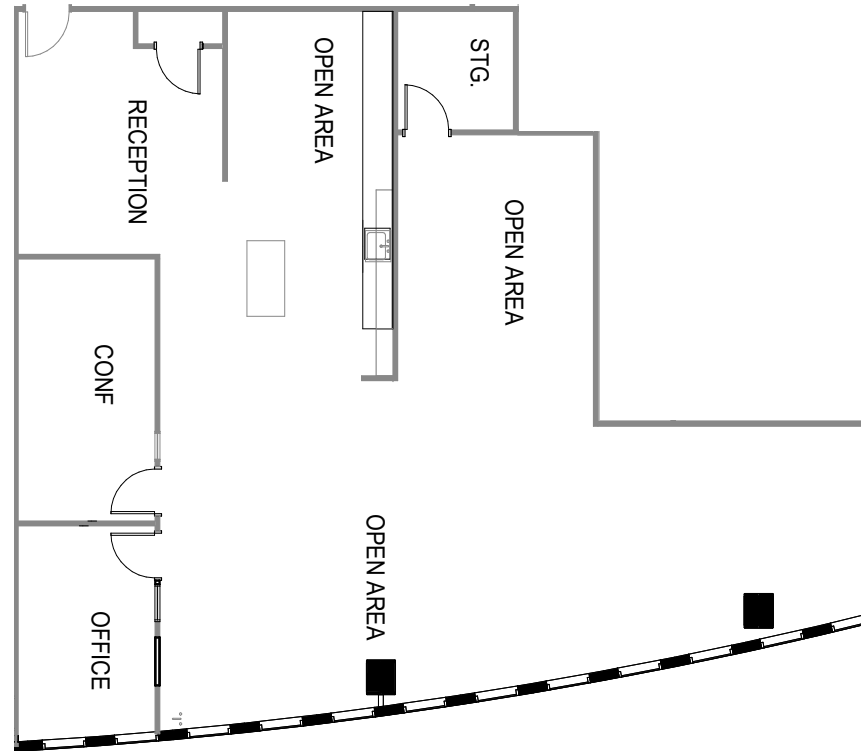

# SUITE 520 | 2,524 RSF

NOT TO SCALE

© Copyright 2025 | All Rights Reserved

**MATT SCHENDLE**

972.663.9634

matt.schendle@cushwake.com

**CARRIE HALBROOKS**

972.663.9887