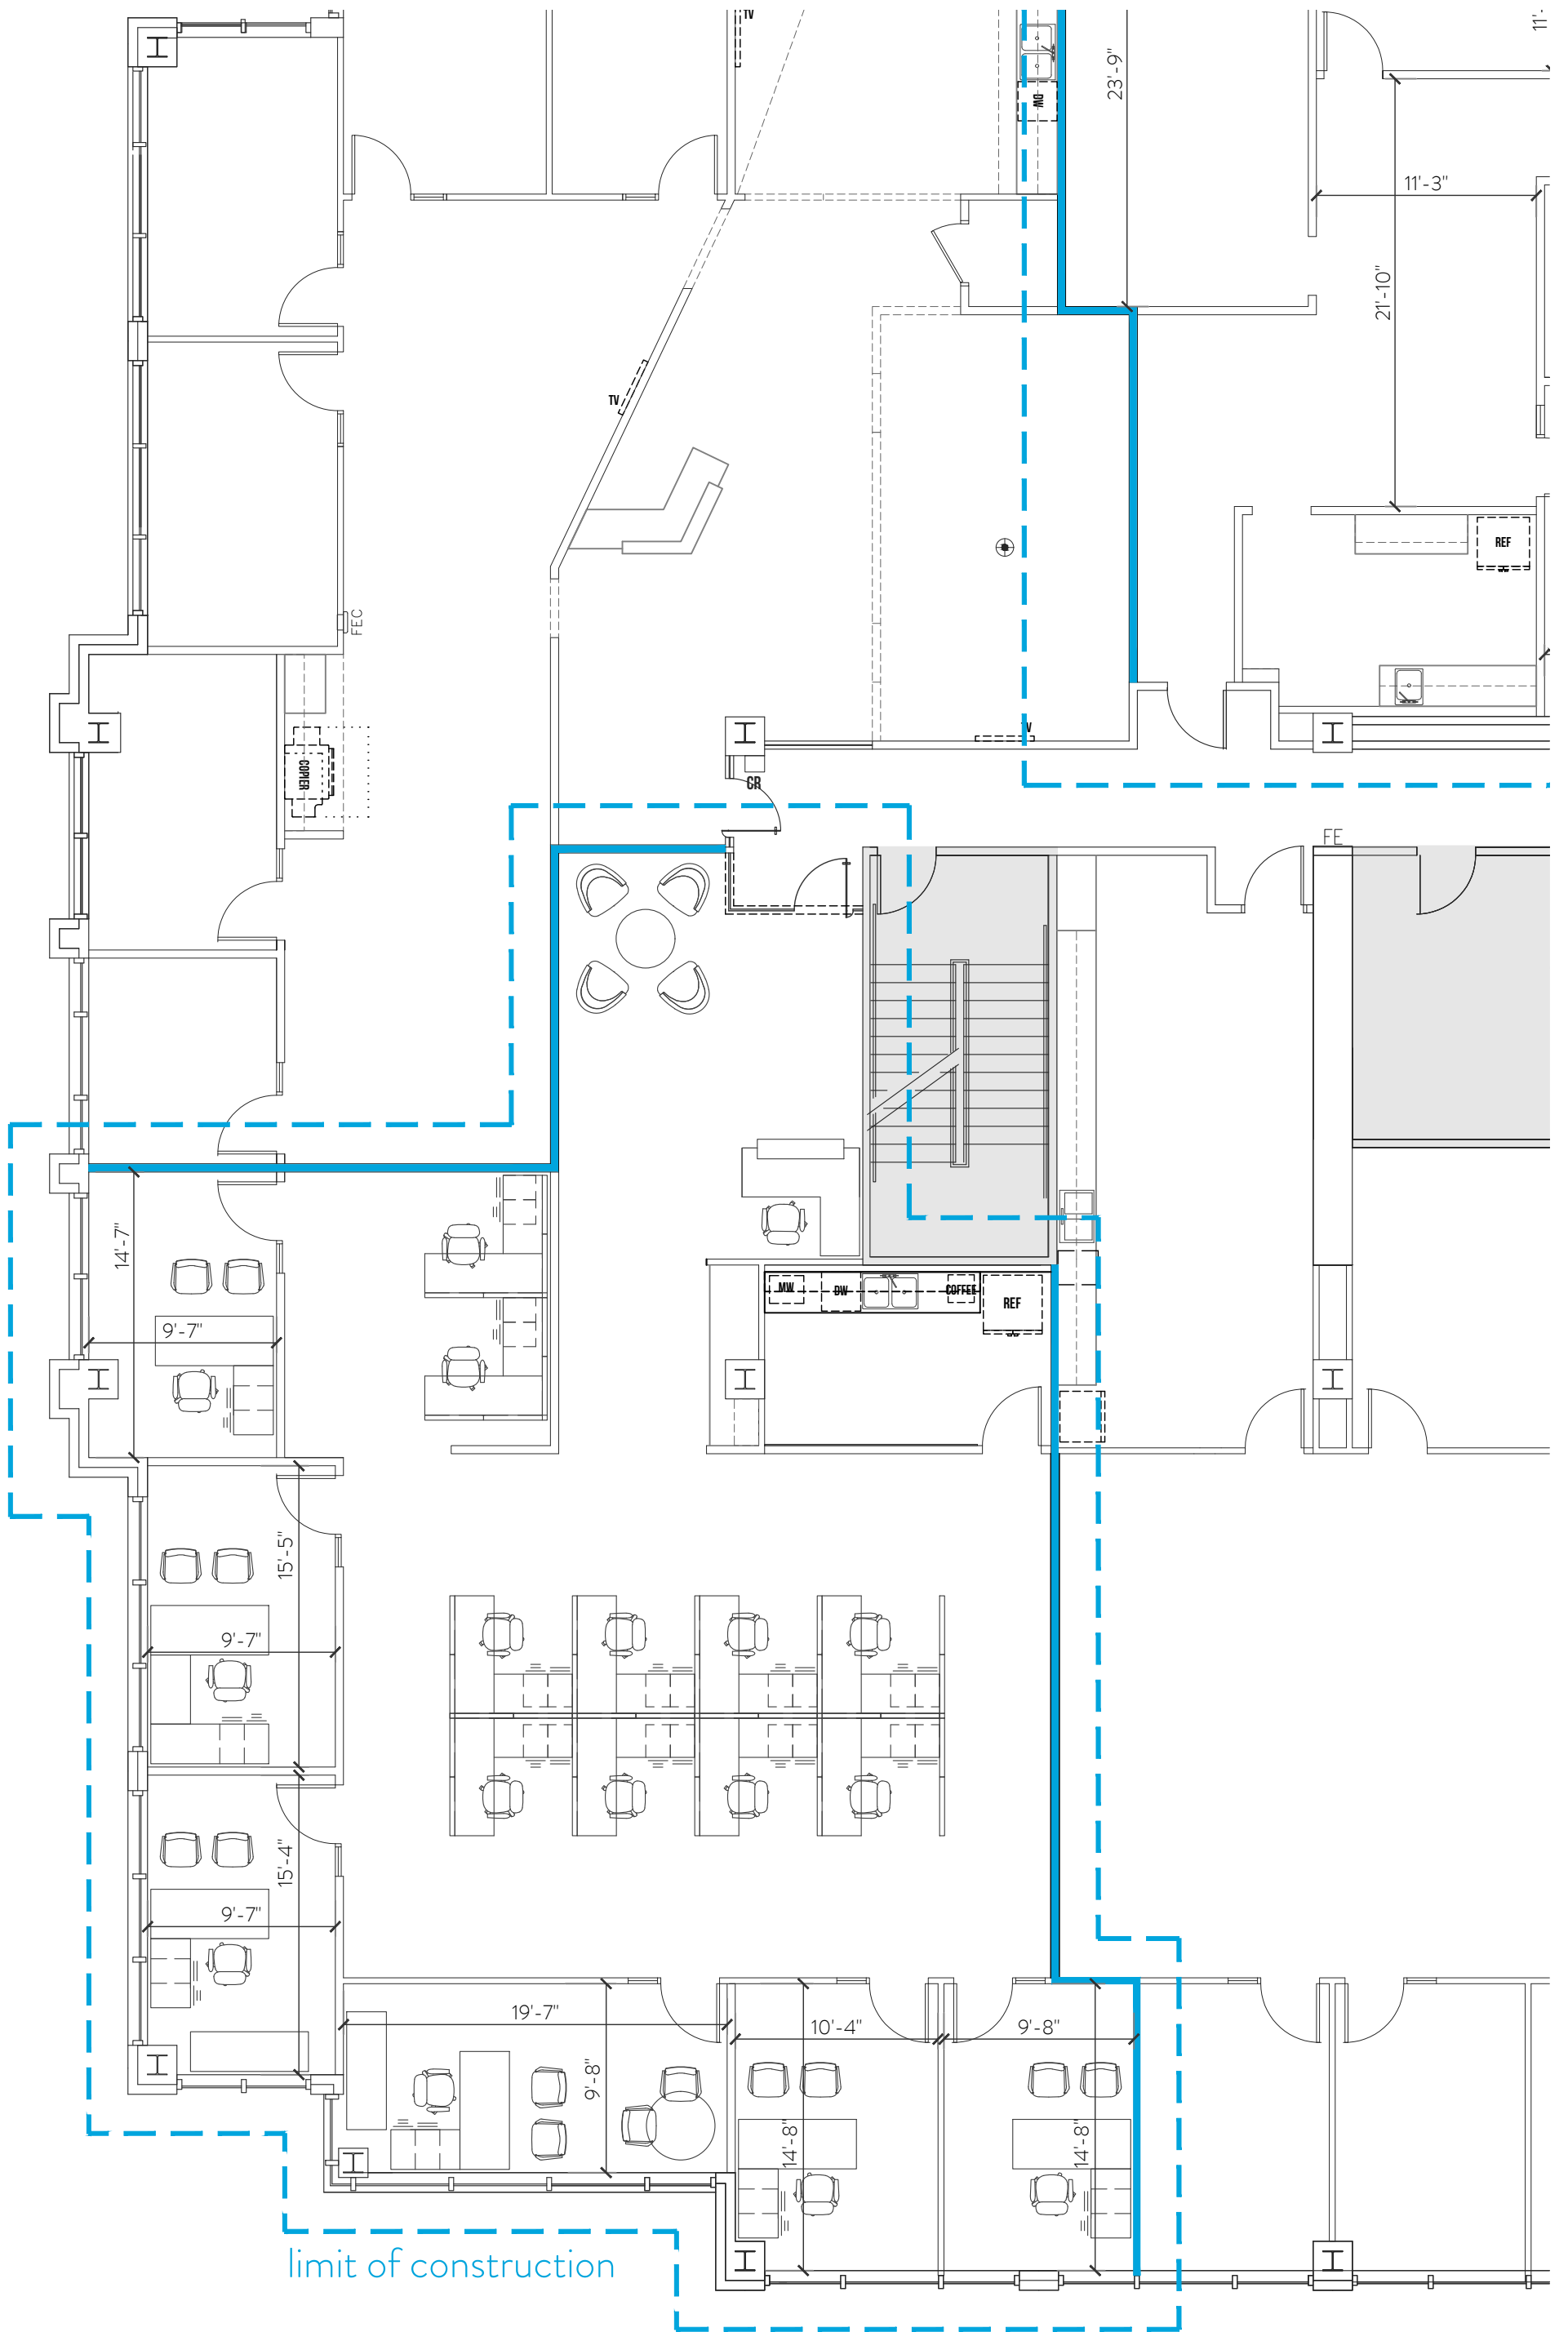

limit of construction

ELEVATE
DESIGN

Corner Suite @ Two Meridian

SPACE PLAN #1

ISSUE DATE: 12.23.2025

SCALE: 1/8"=1'-0"