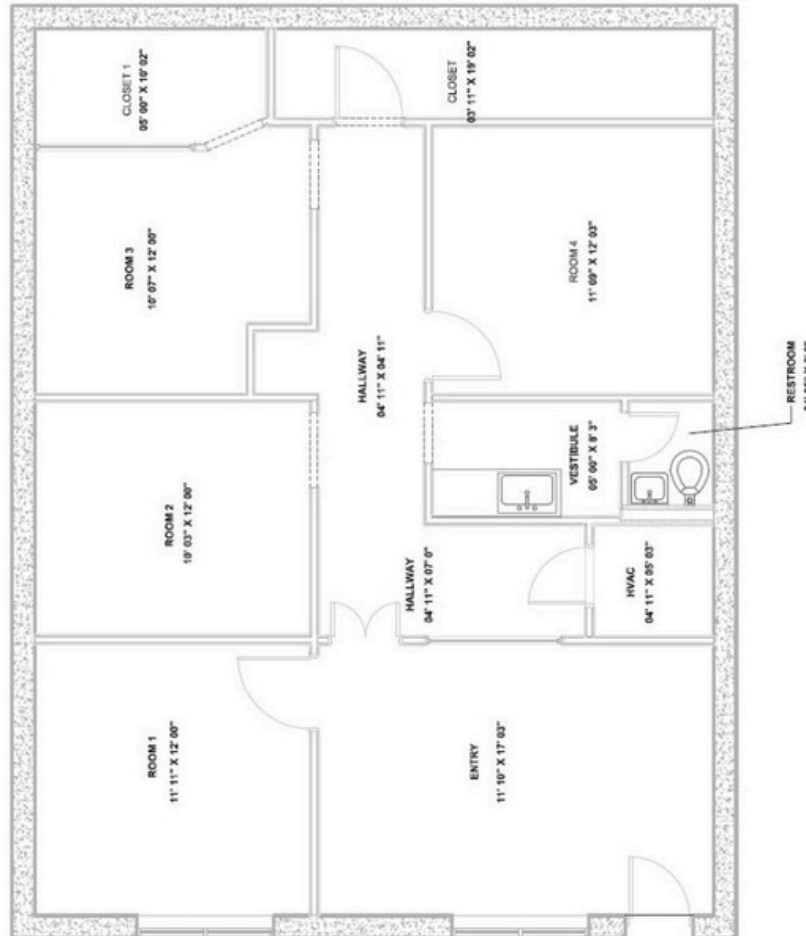

## Available Spaces:

- #101 – 7,013 SF
- #105 – 4,675 SF
- #115 – 1,200 SF
- #114 – 1,114 SF
- #113 – 1,090 SF
- #113/114 – 2,204 SF

# SHADY TRAIL PARK

INDUSTRIAL/FLEX • FOR LEASE

**Available Space:**

#115 - 1,200 SF

**ALEX BRYAN**  
972.965.2878  
abryan@richyoungcompany.com

**JASON FINCH**  
972.948.8262  
jason@richyoungcompany.com

OWNED BY:

## Available Space:

#113 - 1,090 SF

**ALEX BRYAN**  
972.965.2878  
abryan@richyoungcompany.com

**JASON FINCH**  
972.948.8262  
jason@richyoungcompany.com

OWNED BY: