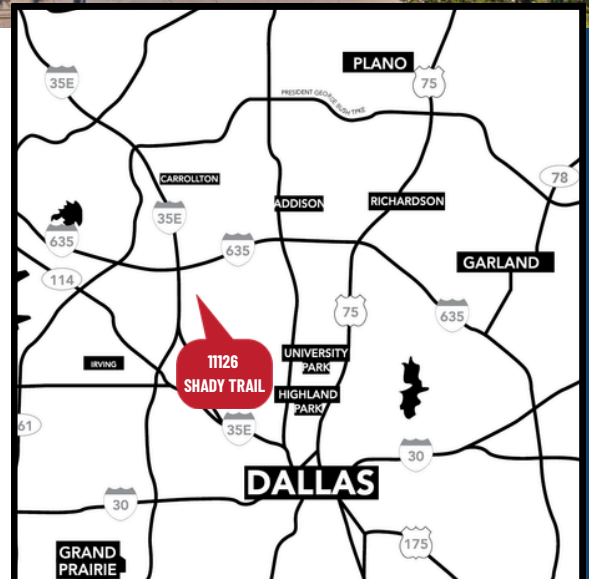

SHADY TRAIL PARK

INDUSTRIAL/FLEX • FOR LEASE • 1,090 SF – 7,013 SF

11126 SHADY TRAIL
DALLAS, TEXAS 75229

ALEX BRYAN
972.965.2878
abryan@richyoungcompany.com

JASON FINCH
972.948.8262
jason@richyoungcompany.com

OWNED BY: