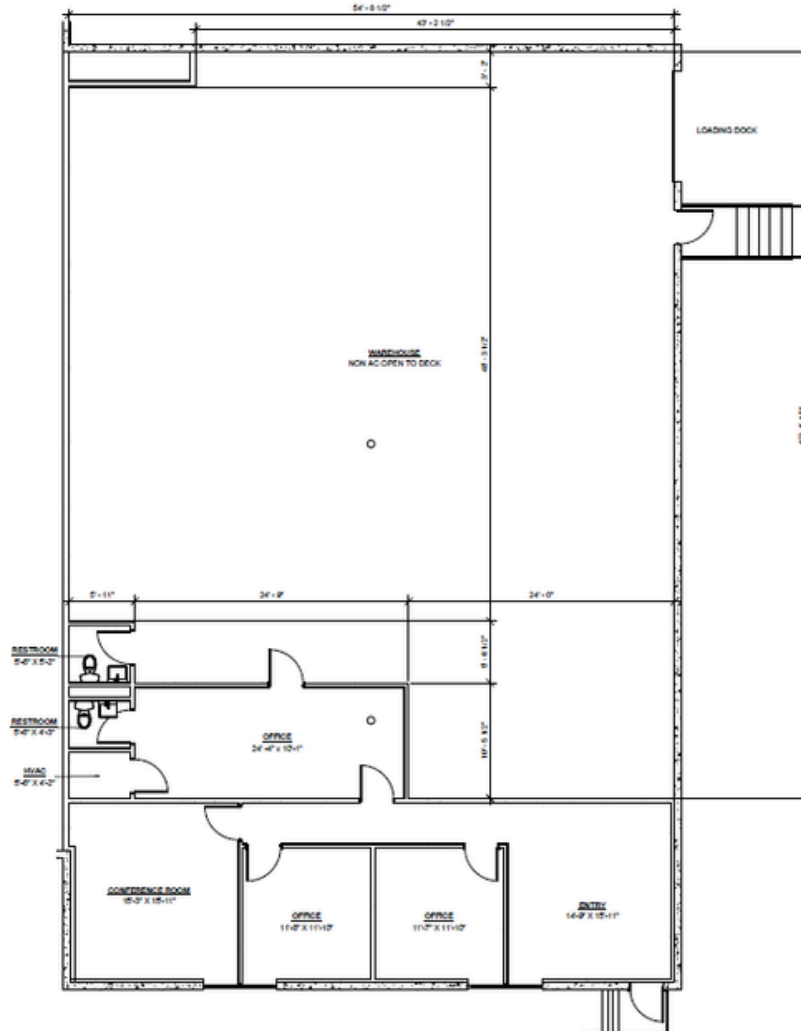

SHADY TRAIL PARK

INDUSTRIAL/FLEX • FOR LEASE

Available Space:

#105 - 4,675 SF