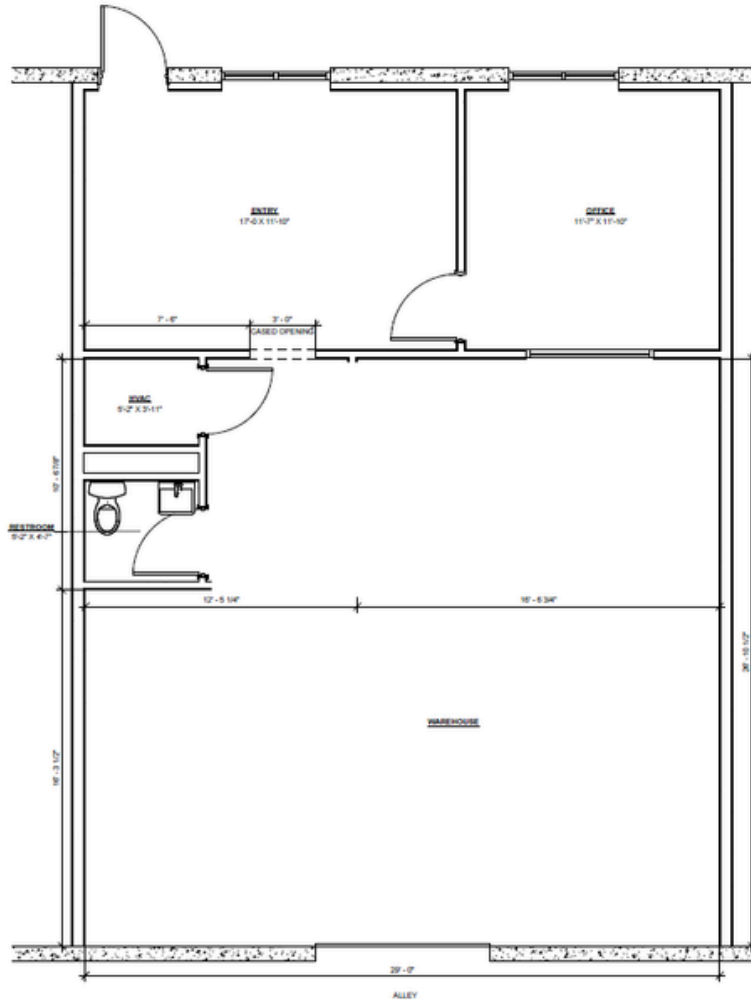

SHADY TRAIL PARK

INDUSTRIAL/FLEX • FOR LEASE

Available Space:

#115 - 1,200 SF

ALEX BRYAN
972.965.2878
abryan@richyoungcompany.com

JASON FINCH
972.948.8262
jason@richyoungcompany.com

OWNED BY: