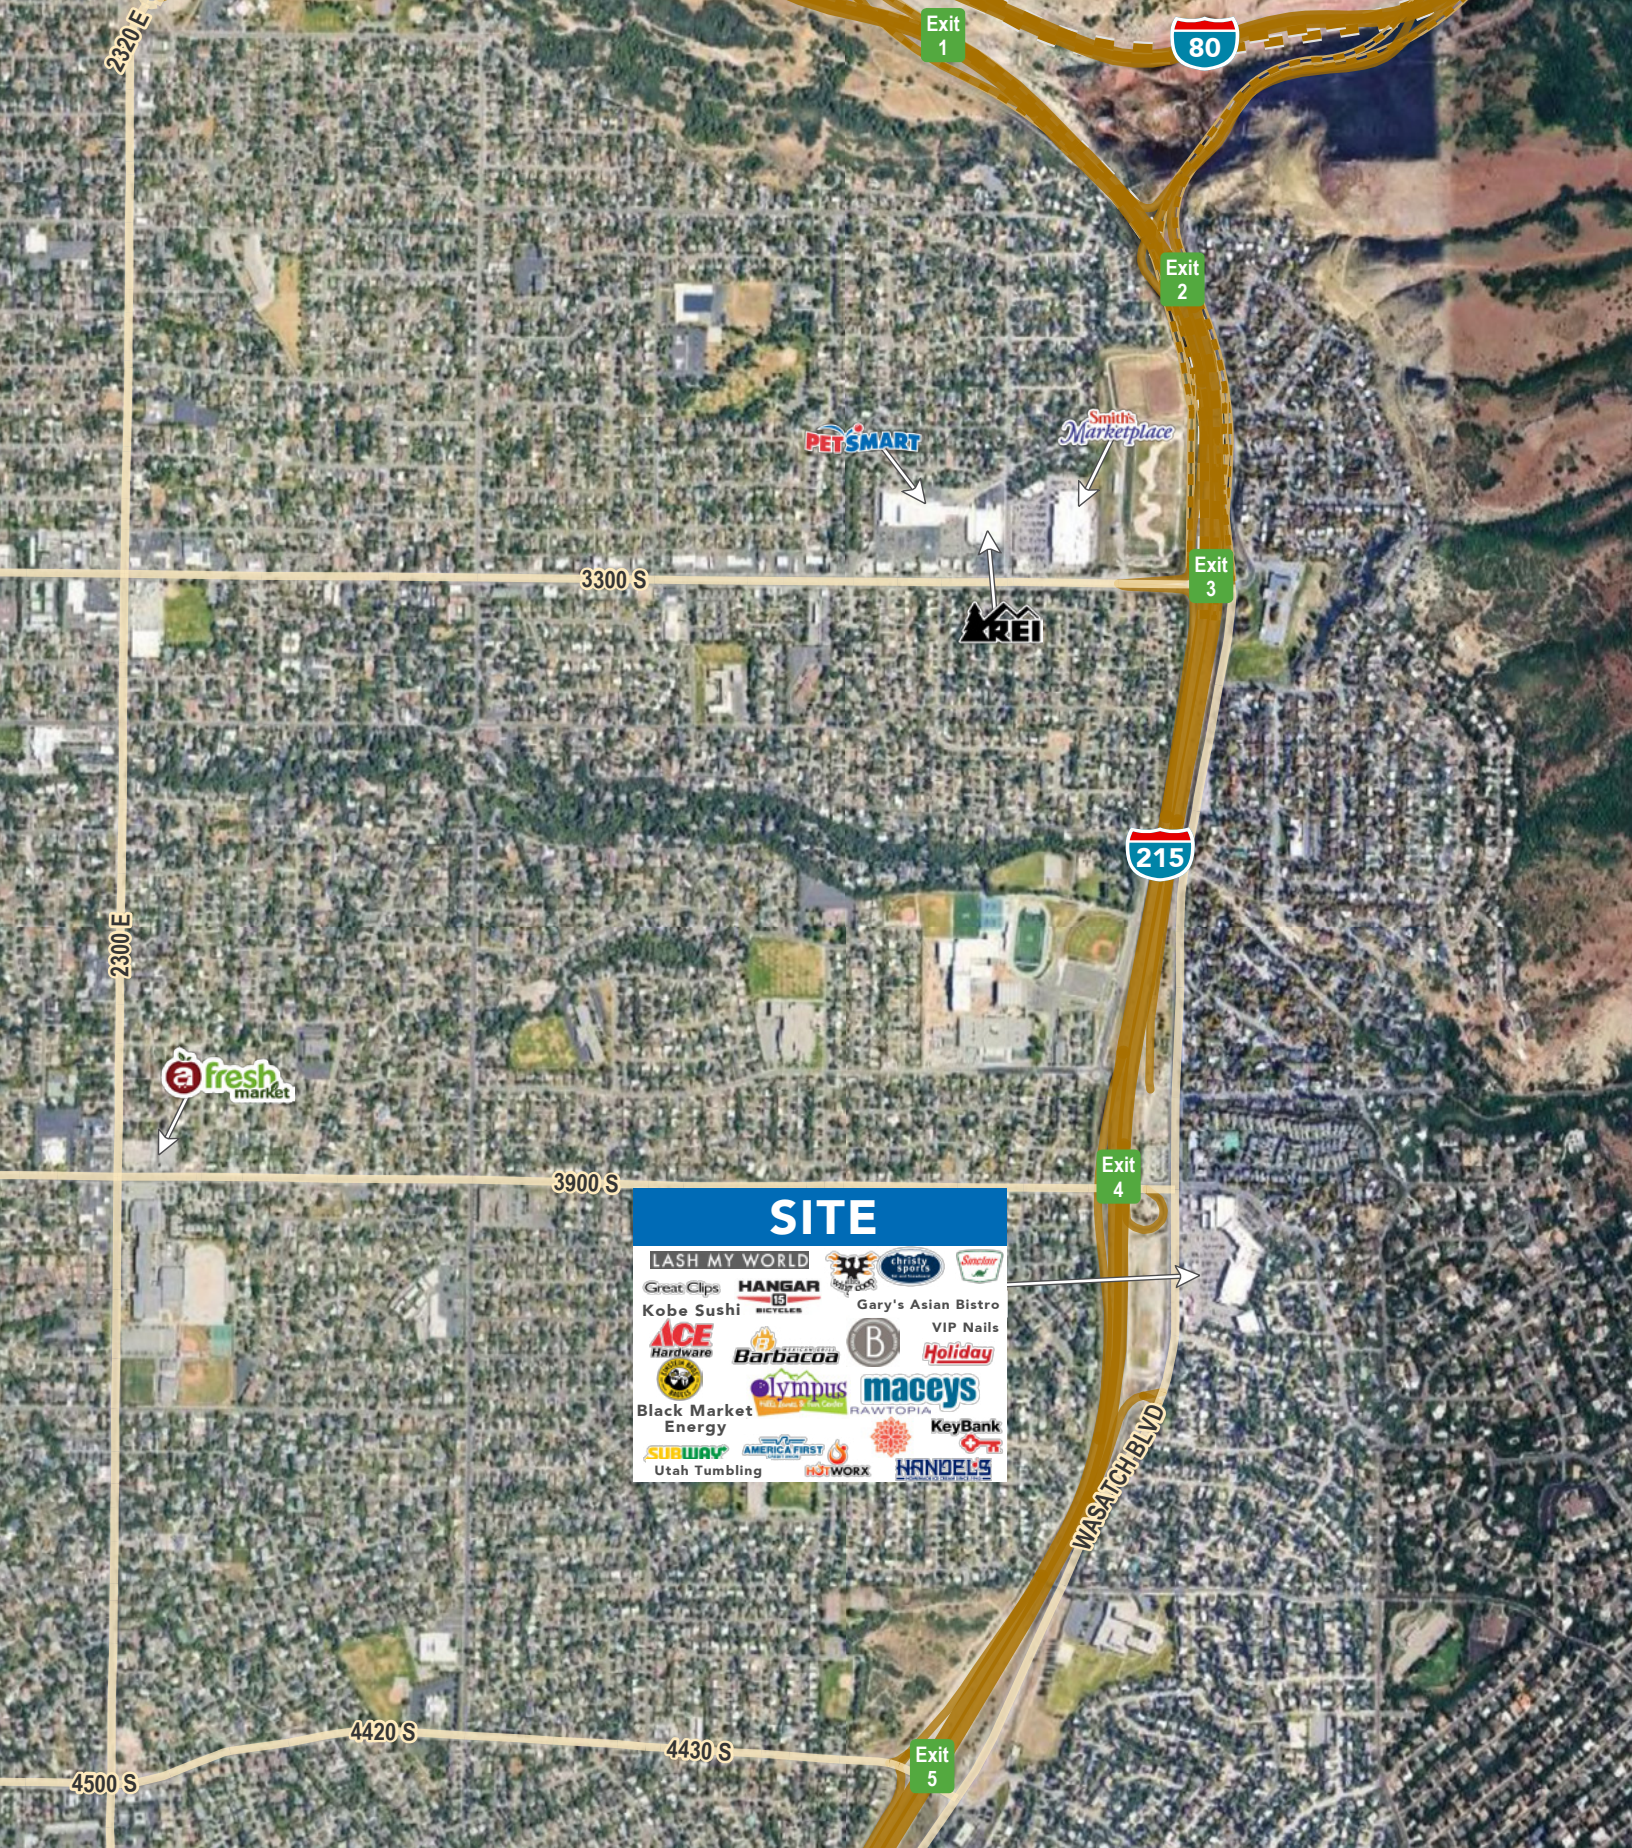

**FULL SERVICE
 COMMERCIAL REAL ESTATE**
 312 East South Temple
 Salt Lake City, Utah 84111
 Office 801.456.8800
www.newmarkmw.com

SITE

LASH MY WORLD

Great Clips HANGAR BICYCLES Gary's Asian Bistro

Kobe Sushi ACE Hardware Barbacoa Olymbus maceys RAWTOPIA