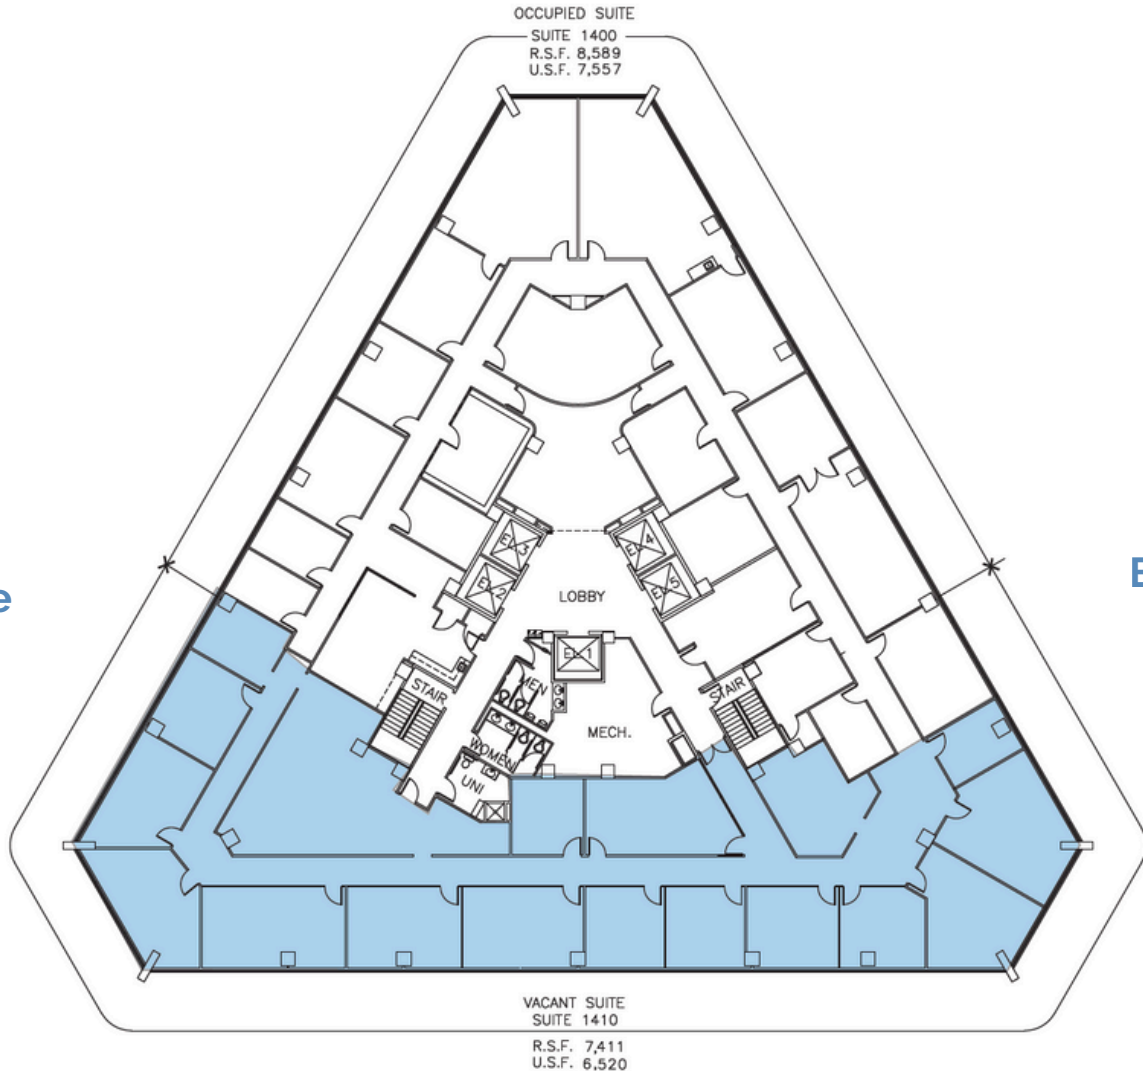

Suite 1410

14th Floor

7,411 RSF

Starting at
\$9.00 RSF/NNN

Features

- 13-14 Offices
- Storage Room
- Work Room / File Room
- IT / Server Room
- Conference Room

Views

- Bridge
- City
- Bay