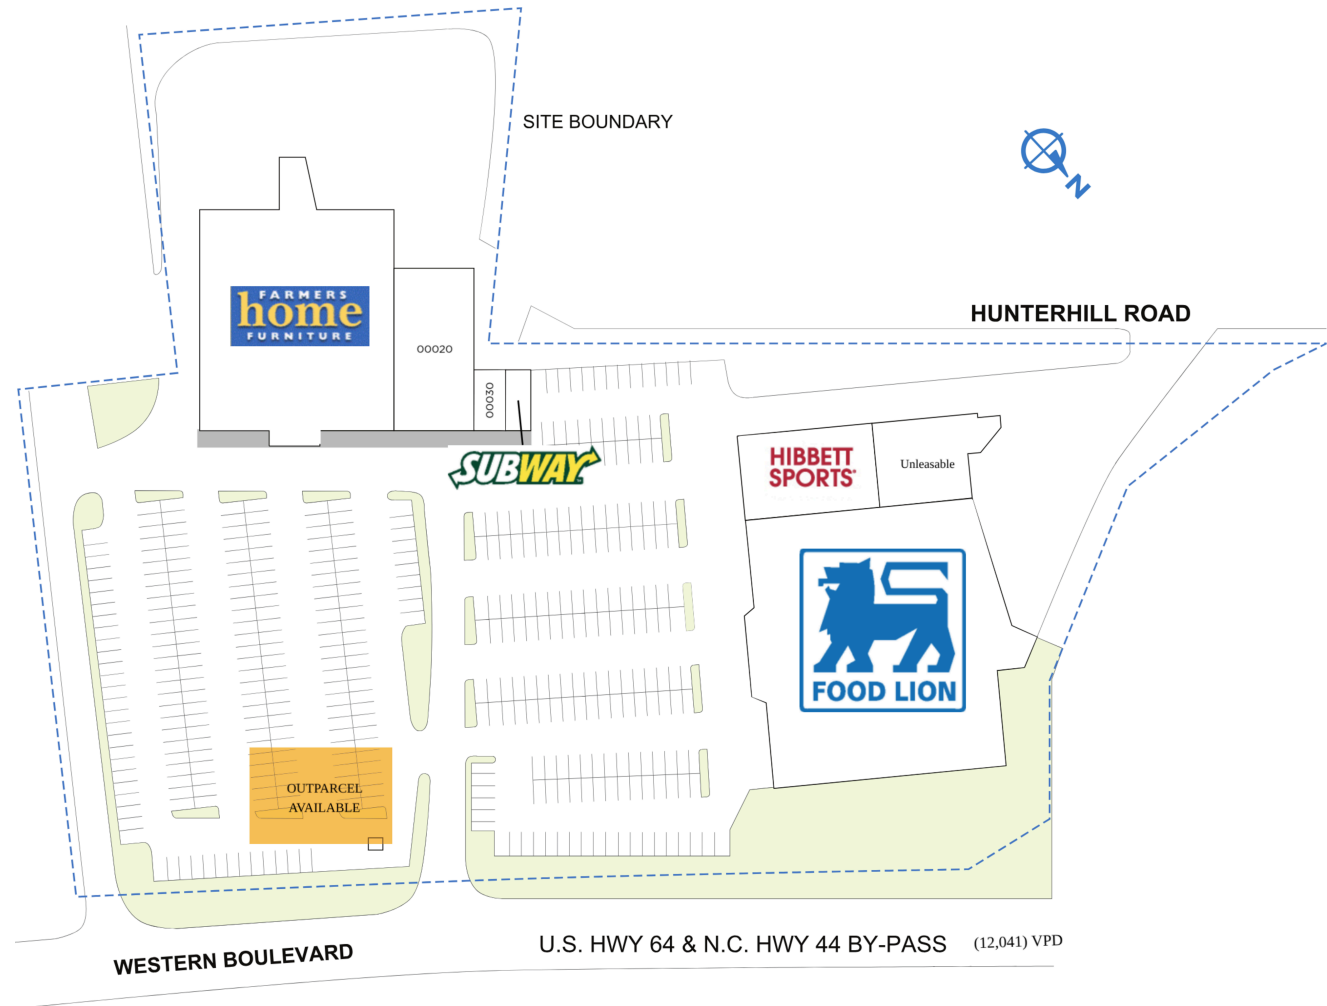

# EDGECOMBE SQUARE

1102 Western Boulevard | Tarboro, NC 27886

Space	Tenant	SQ. FT.
00010	Farmers Home Furniture	25,000
00020	B & G Fitness	8,450
00030	No 1 Chinese Restaurant	1,250
00040	Subway	1,000
00050	Hibbett Sports	7,370
00060	Food Lion	38,000
DEVI	AVAILABLE	N/A
<b>Total SQ. FT.</b>		<b>81,070</b>

Available
  Occupied
  Coming Available
  Non-Owned
  Site Boundary

DISCLAIMER - This site plan is for general information purposes only and is not intended to constitute representations and warranties by Landlord as to the ownership of the real property depicted herein or the identity or nature of any occupants thereof.