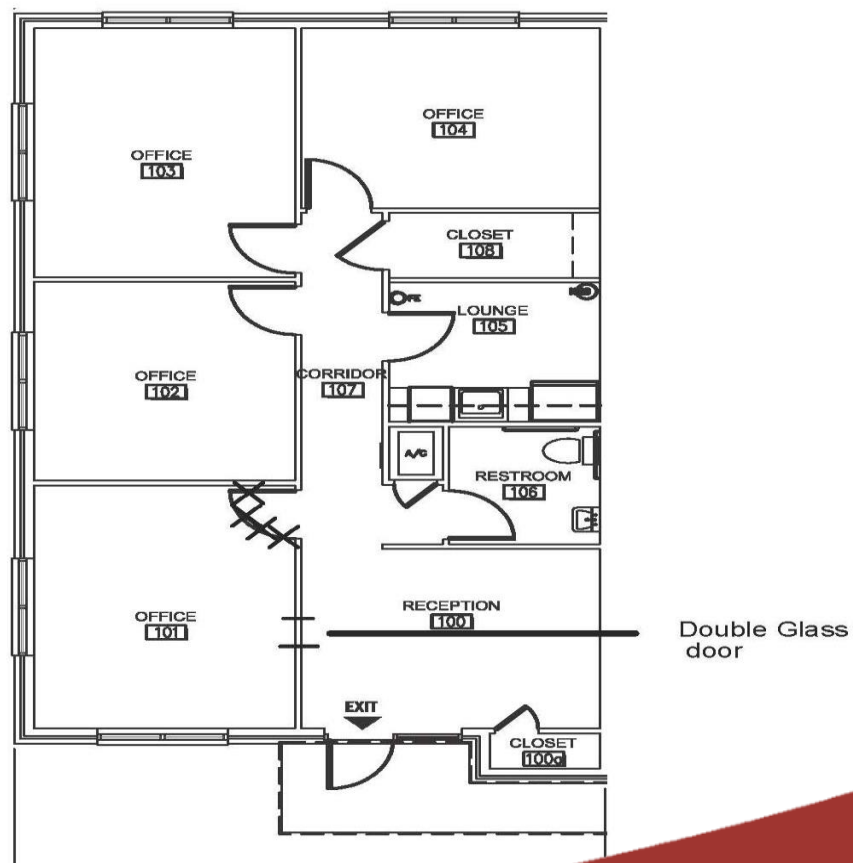

Jessica Huang
Principal Broker
jessicarealtyteam@gmail.com
(281) 793-1832

Property Address: 830 Julie Rivers Dr Sugar Land, TX 77478

FOR SALE

FLOOR PLAN

End Unit 701

Jessica Huang
Principal Broker
jessicarealtyteam@gmail.com
(281) 793-1832