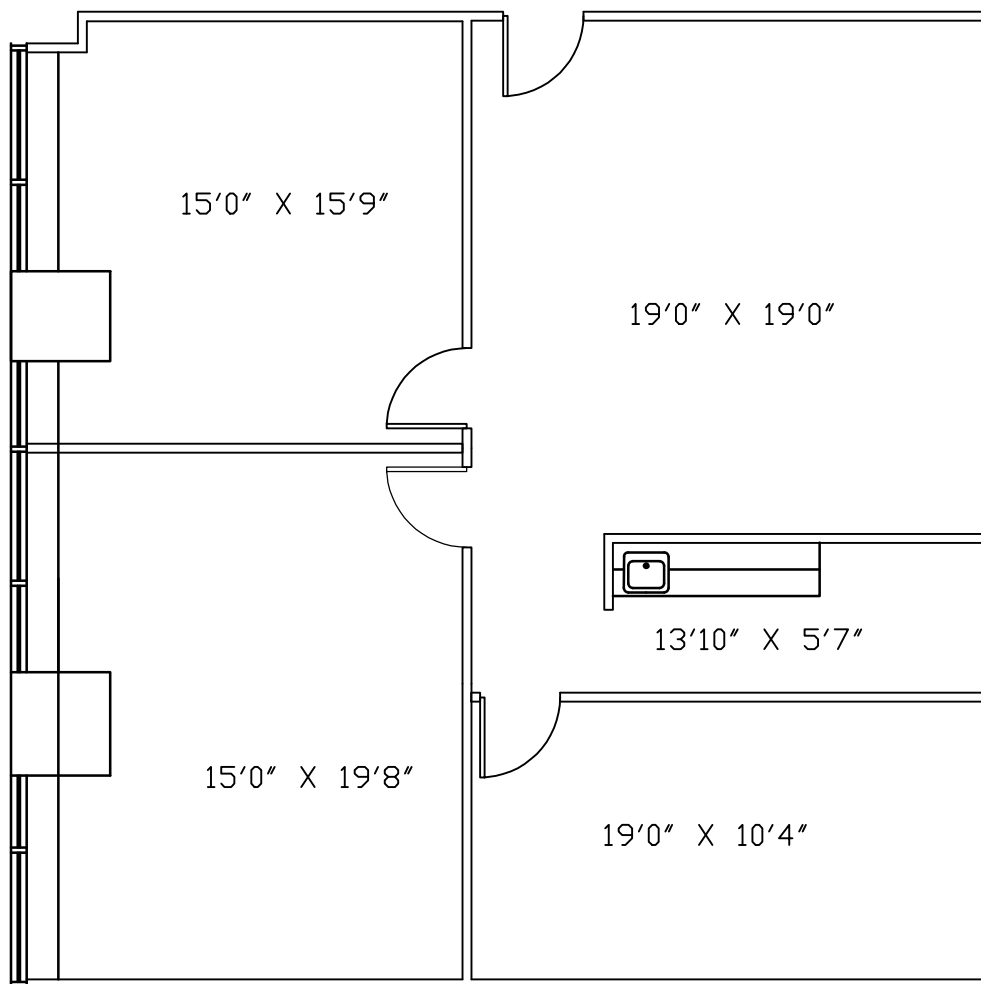

Floor 27
Suite 2745
1,493 RSF

DIMENSIONS ARE APPROXIMATE

For Leasing Inquiries Please Contact

Andrea Arons Huseman CCIM

ahuseman@corp-realty.com
504.587.1450

365 Canal Street
New Orleans, LA 70130
OneCanalPlace.com