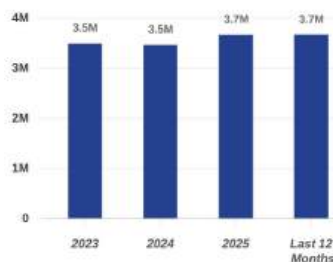

FOOT TRAFFIC TREND

Visits YoY: **+5.3%**
Visits Yo2Y: **+5.6%**
Visits Yo3Y: **+7.6%**

CHAPEL VIEW LIFESTYLE CENTER

2000 CHAPEL VIEW BLVD #200

SEATING

165 (Dining Room) • 42 (Lounge) • 28 (Patio)

FOR MORE INFORMATION, CONTACT: