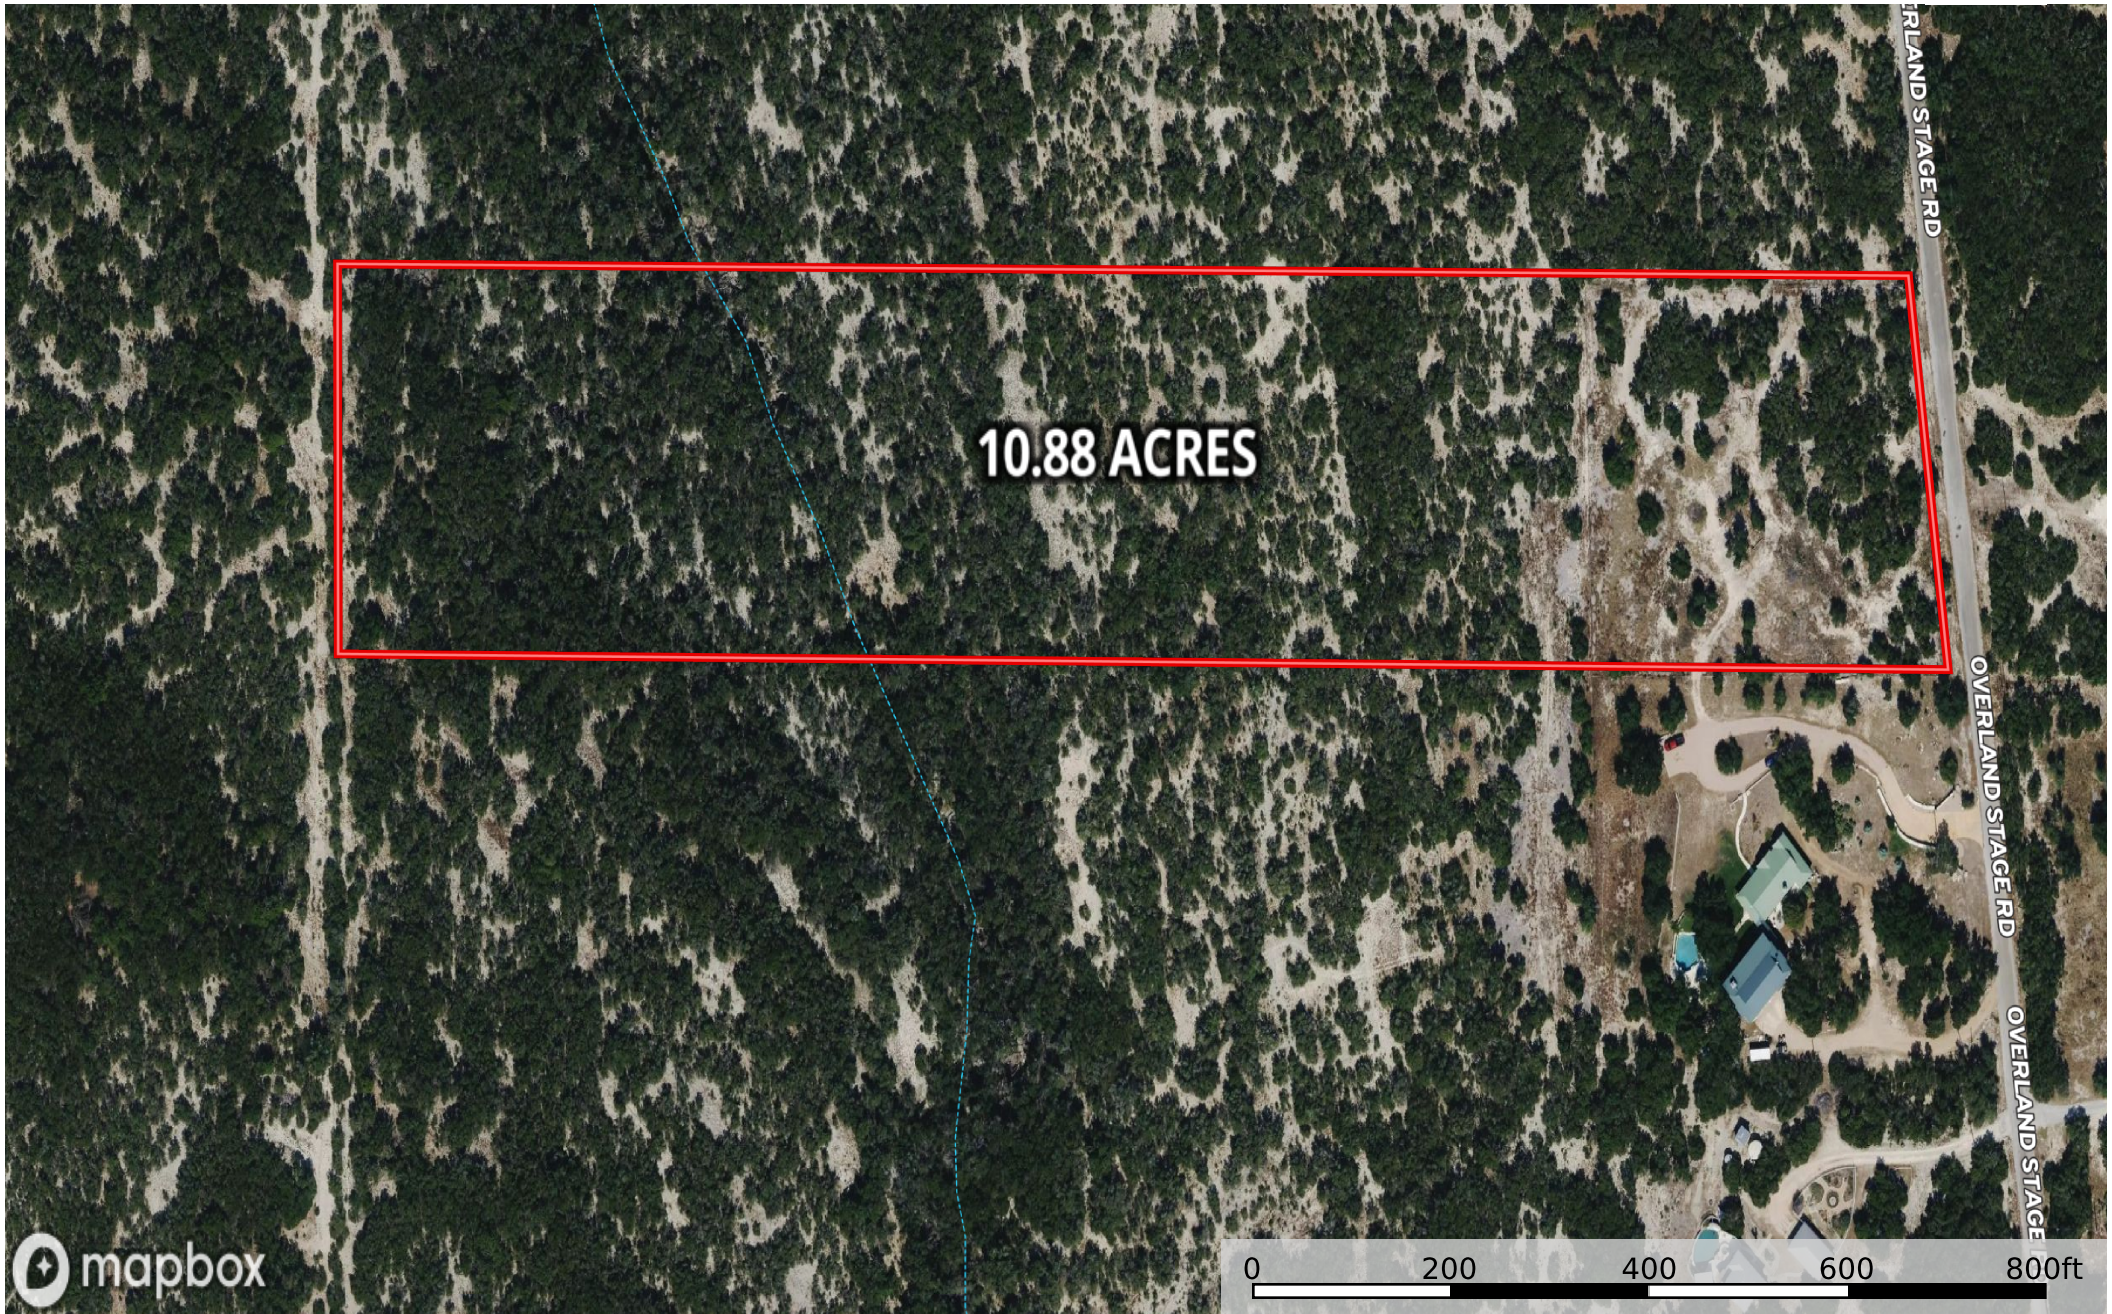

1220 Overland Stage Road, Dripping Springs
Texas, AC +/-

10.88 ACRES

OVERLAND STAGE RD

OVERLAND STAGE RD

OVERLAND STAGE RD

-  Boundary
-  Stream, Intermittent
-  River/Creek
-  Water Body