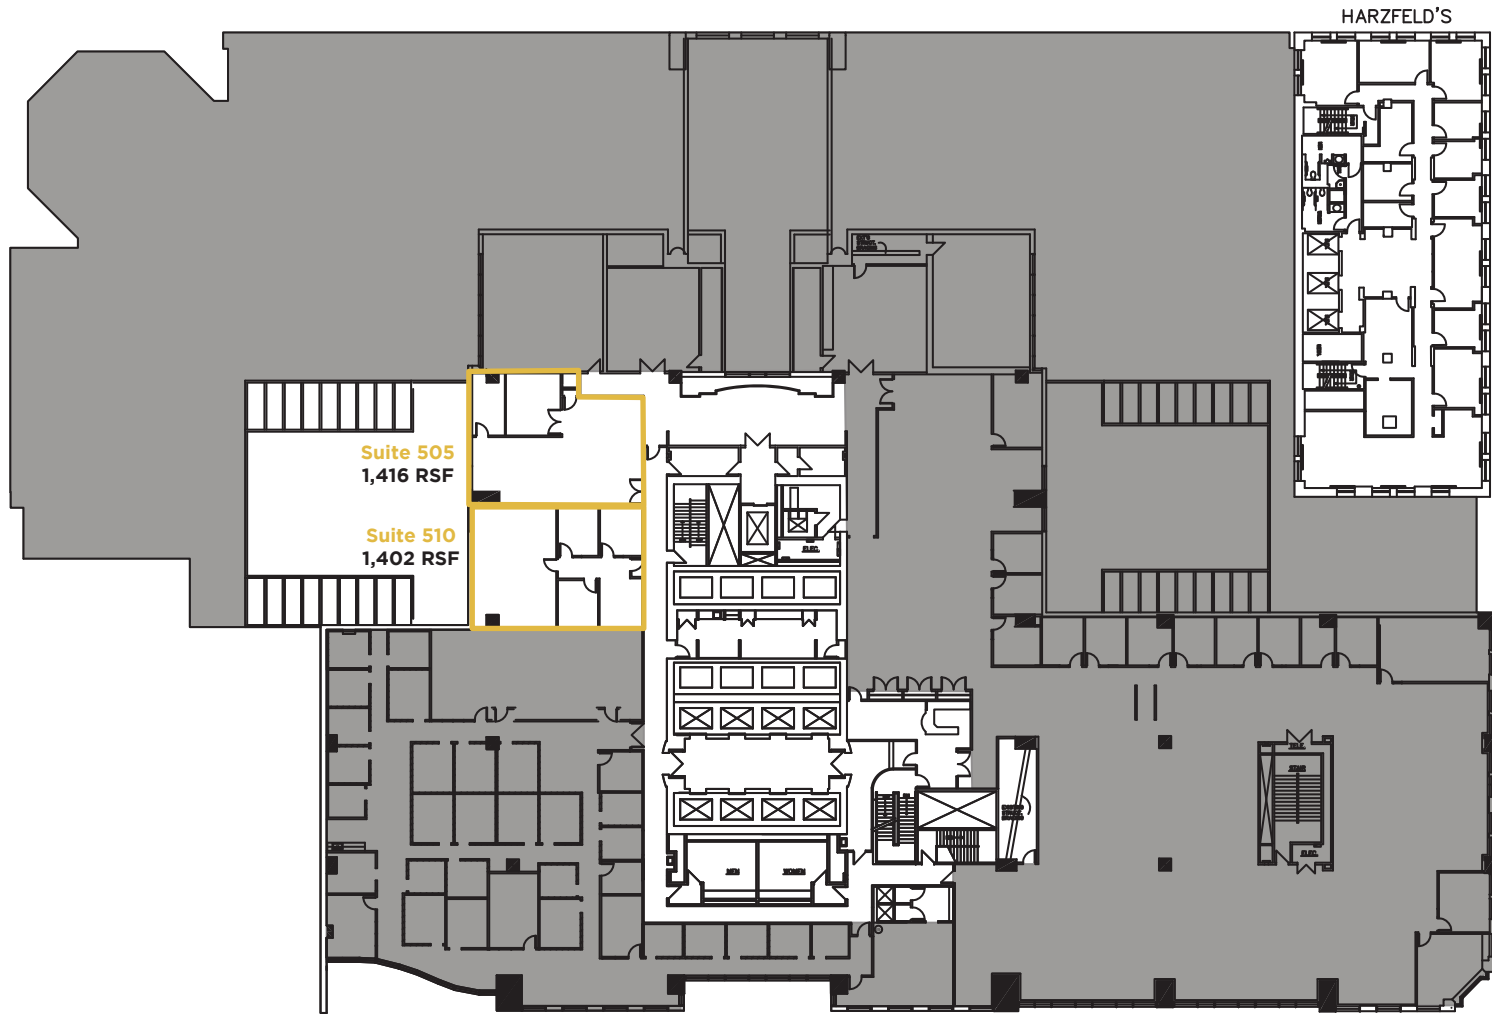

# 1111 Main

Kansas City, MO 64106

 = VACANT

5th Floor

SCALE: 1/32" = 1'-0"

THE SKYLINE COLLECTION