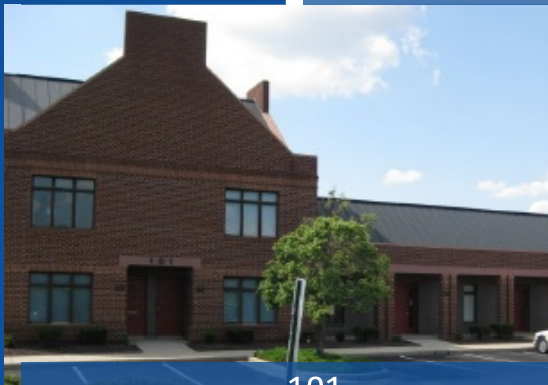

301-870-9060

mandy@smallwoodcompanies.com

2670 Crain Highway
Ste 302
Waldorf, MD 20601

REAL ESTATE FOR LEASE

FAIRFIELD STATION 101 - 105 PAUL MELLON COURT. WALDORF, MD

Location

105

105

Directly across from the MVA

Ample Parking

First Floor Location