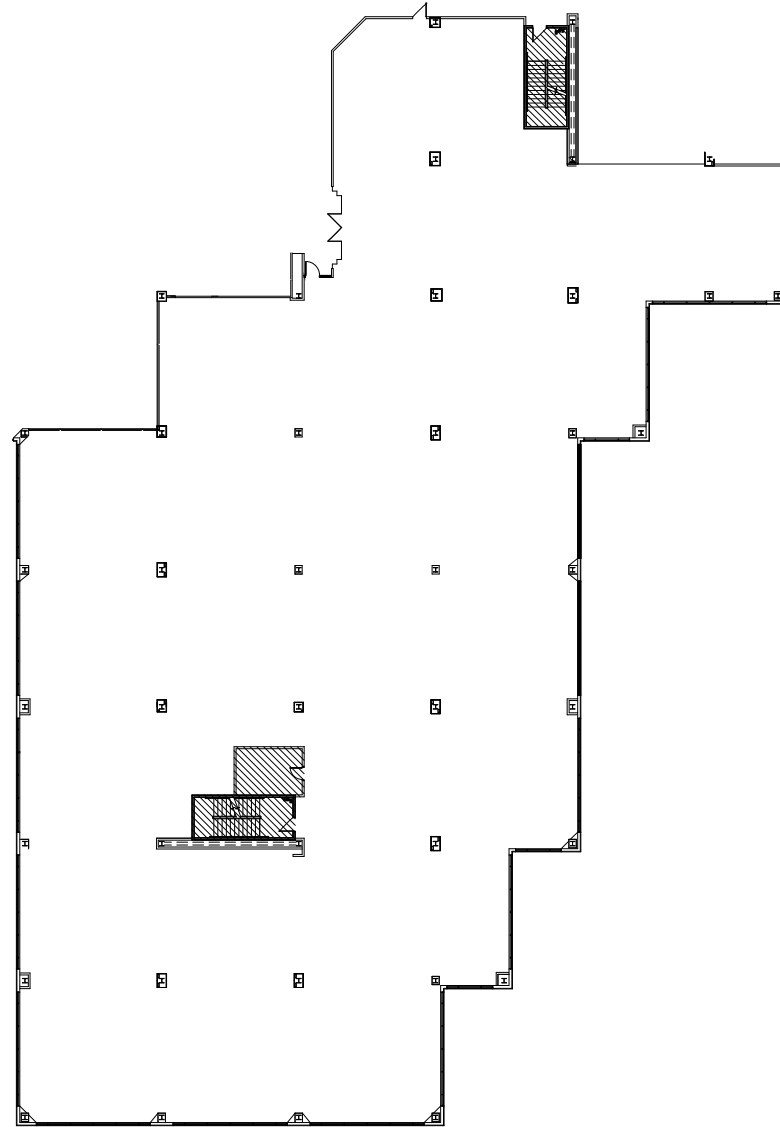

PARADISE VALLEY

CORPORATE CENTER

FLOOR 3

±9,813 - 26,871 RSF

OFFICE LEASING

TIM WHITTEMORE
Senior Director
+1 602 229 5931
tim.whittemore@cushwake.com

PATRICK SCHRIMSHER
Director
+1 602 468 8529
patrick.schrimsher@cushwake.com