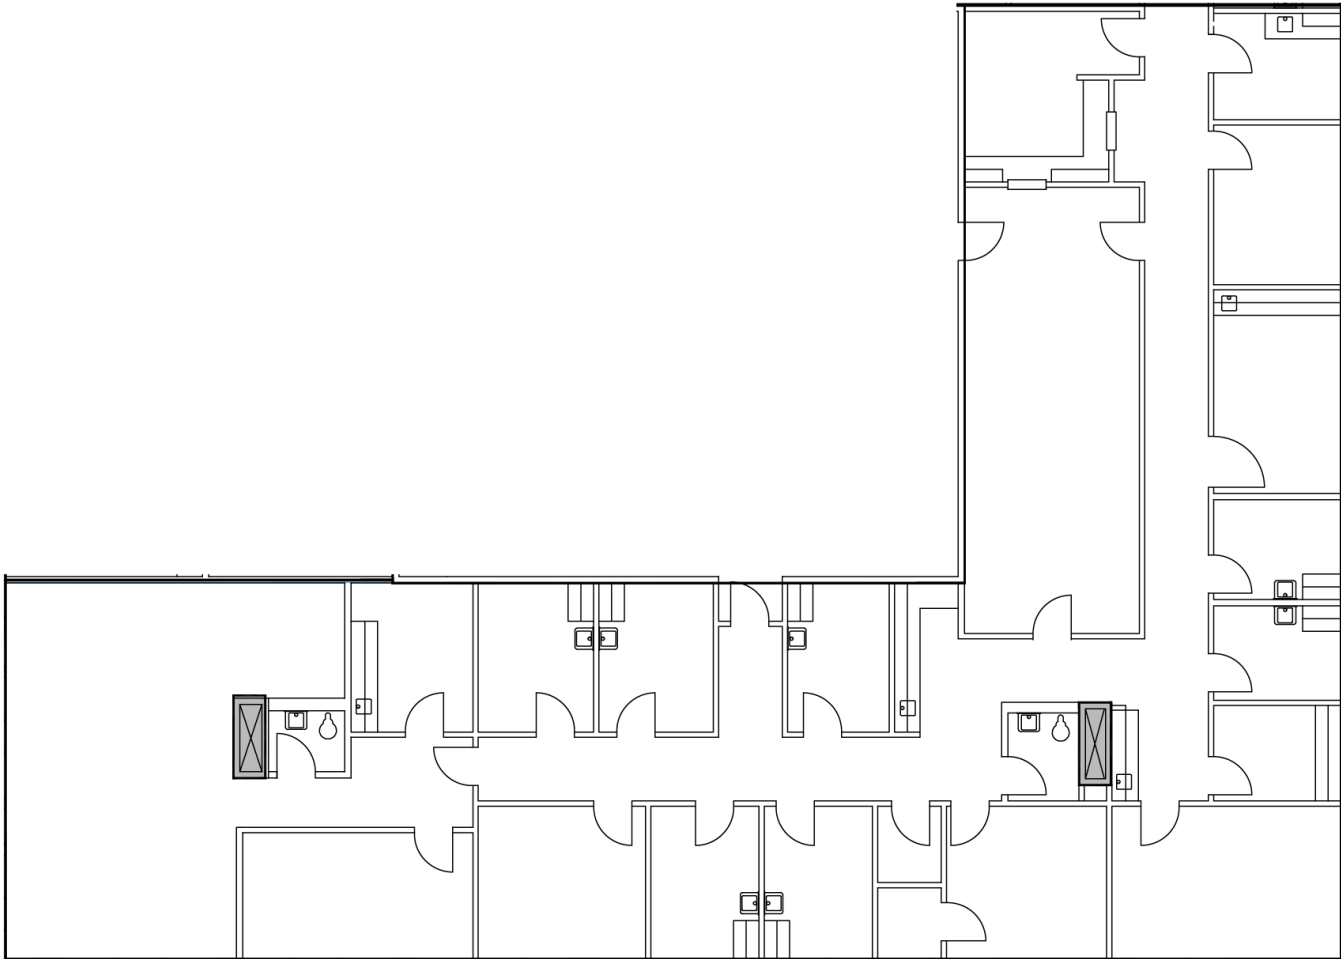

Suite 406 | 5,399 RSF

Kyle Church
205 919 1528
kyle@lightpointcre.com