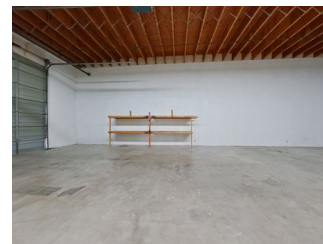

1,925 sqft Warehouse Space for Rent!

1,925
SQUARE FEET

$0.75 /mo
RENT / SF

$1,450.00
RENT

(541) 505-9906

www.agcampushousing.com

PROPERTY ADDRESS

28 West Q St. - F
Springfield, OR 97477

LEASE TYPE: NNN AVAILABLE: 5/1/26

DESCRIPTION

Springfield Warehouse space for rent. 1,925 square feet with extra loft storage and a large garage door. Large office with main entry, utility sink and bathroom.

Utilities included: Water, Sewer.

Take a virtual tour here:

7329e711-e65e-4dc8-aa68-4d6718bb3b72

Call us at 541-505-9906!

RENTAL TERMS

Rent	$1,450
Security Deposit	$2,000
Application Fee	$10

View this listing online: