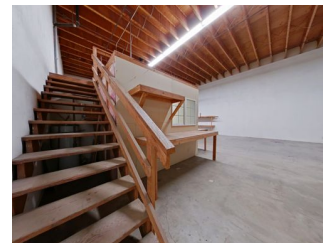

1,925 sqft Warehouse Space for Rent!

1,925
SQUARE FEET

$0.75 /mo
RENT / SF

$1,450.00
RENT

(541) 505-9906

www.agcampushousing.com

PROPERTY ADDRESS

28 West Q St. - F
Springfield, OR 97477

LEASE TYPE: NNN AVAILABLE: 5/1/26

DESCRIPTION

Springfield Warehouse space for rent. 1,925 square feet with extra loft storage and a large garage door. Large office with main entry, utility sink and bathroom.

Utilities included: Water, Sewer.

Take a virtual tour here:

7329e711-e65e-4dc8-aa68-4d6718bb3b72

Call us at 541-505-9906!

RENTAL TERMS

Rent	$1,450
Security Deposit	$2,000
Application Fee	$10

View this listing online: