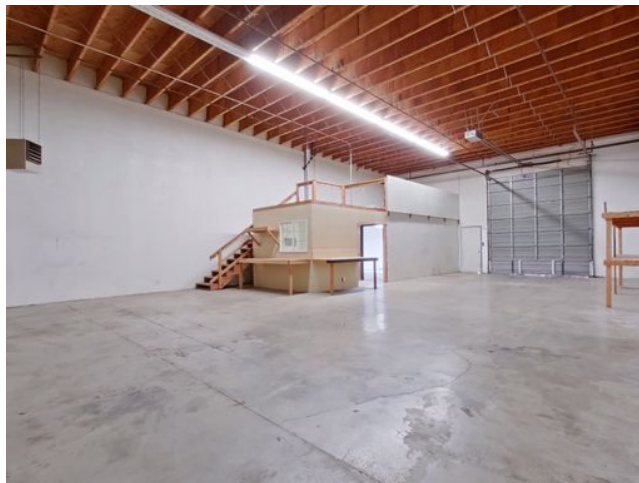

1,925 sqft Warehouse Space for Rent!

1,925
SQUARE FEET

$0.75 /mo
RENT / SF

$1,450.00
RENT

(541) 505-9906

www.agcampushousing.com

PROPERTY ADDRESS

28 West Q St. - F
Springfield, OR 97477

LEASE TYPE: NNN AVAILABLE: 5/1/26

DESCRIPTION

Springfield Warehouse space for rent. 1,925 square feet with extra loft storage and a large garage door. Large office with main entry, utility sink and bathroom.

Utilities included: Water, Sewer.

Take a virtual tour here:

7329e711-e65e-4dc8-aa68-4d6718bb3b72

Call us at 541-505-9906!

RENTAL TERMS

Rent	$1,450
Security Deposit	$2,000
Application Fee	$10

View this listing online: