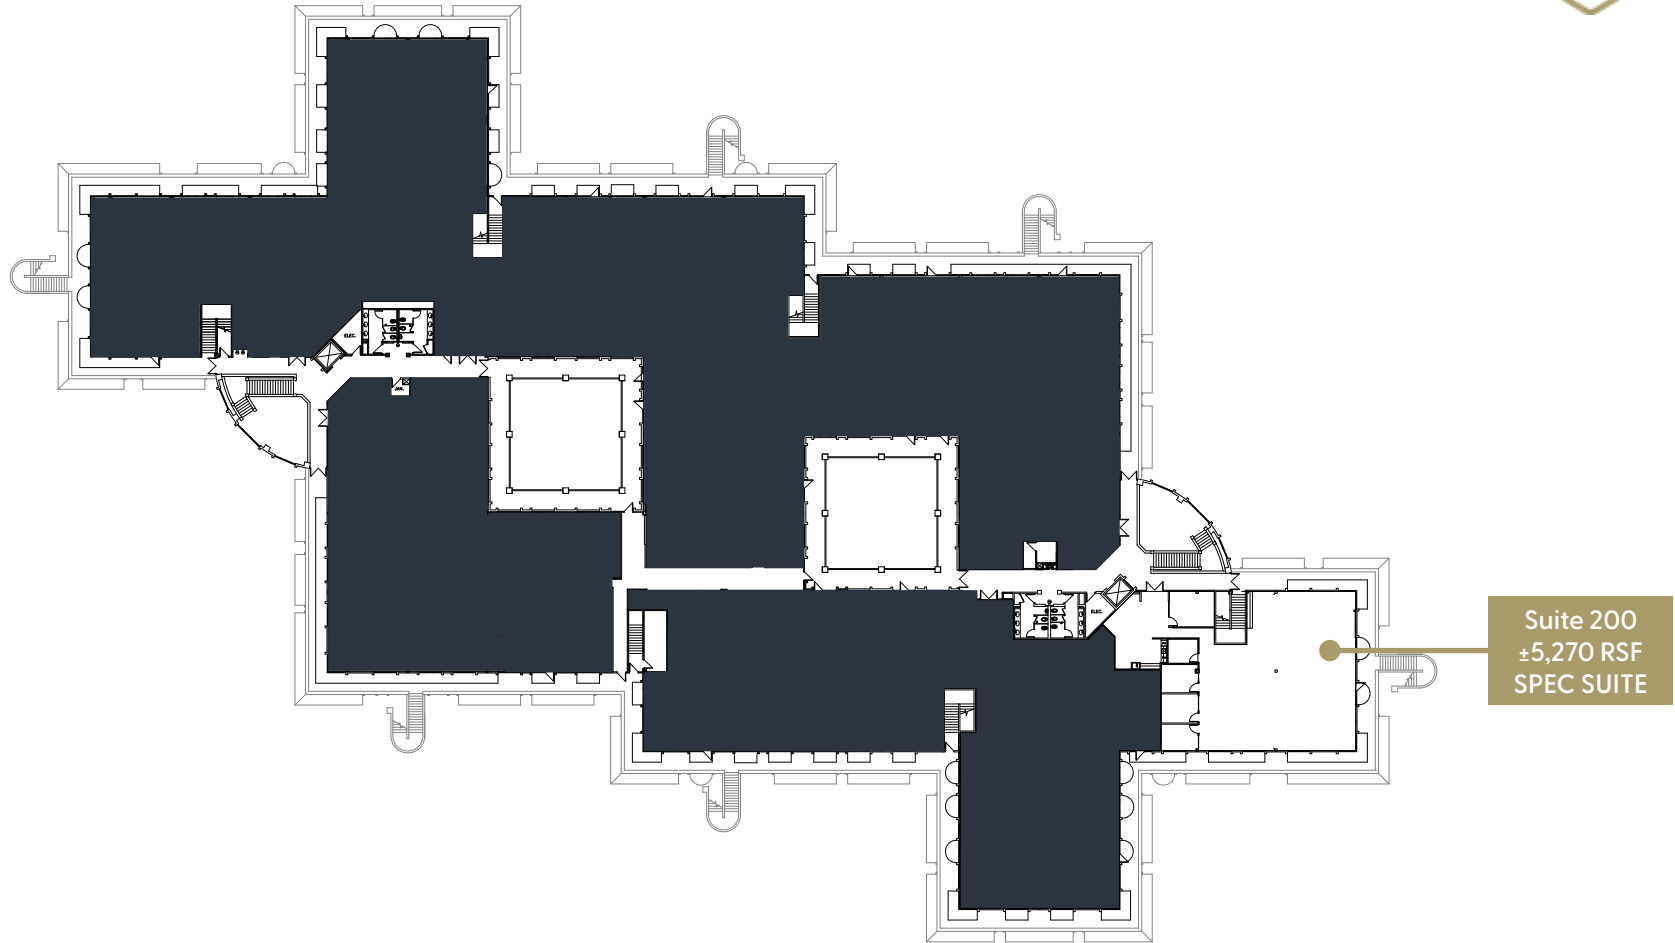

7878 NORTH 16TH STREET, PHOENIX, AZ

SECOND FLOOR

PAT BOYLE
Executive Vice President
+1 602 423 1905
pat.boyle@cbre.com

ERIN YORK
Account Manager
+1 602 689 6440
erin.york@cbre.com