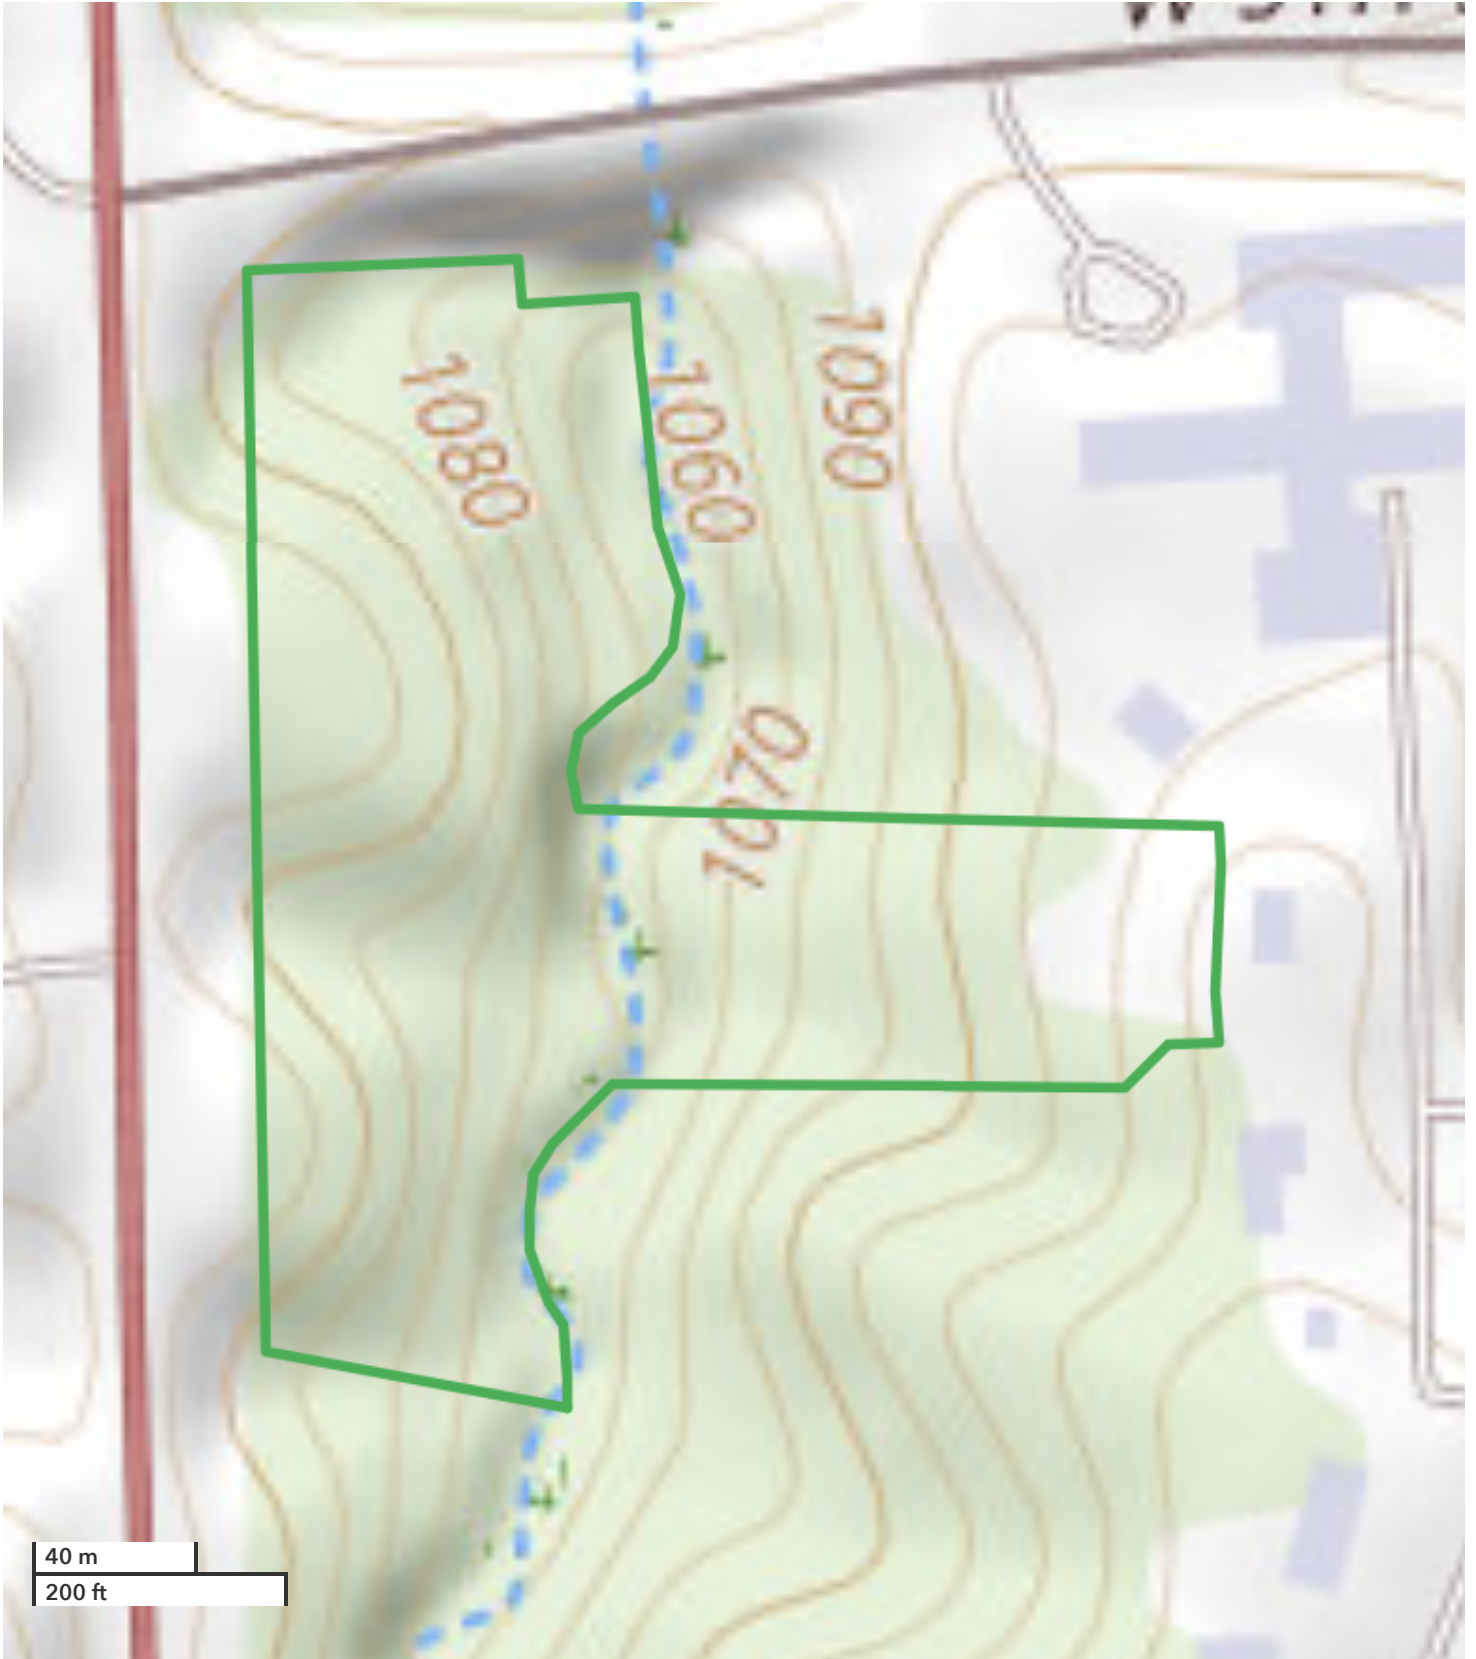

RYAN SCHROETER, ALC
Land Broker

RRS@NationalLand.com
402-699-4250
402-965-0880

AARON GRAHAM, ALC
Land Professional

aaron@nationalland.com
402-210-5190
855-384-5263

Louisville Highway 50 Frontage
Cass County, NE
7.28 +/- Acres
\$766,000

All boundary lines noted in pictures, aerials or maps should be considered estimates and not relied on as legal documents or descriptions.