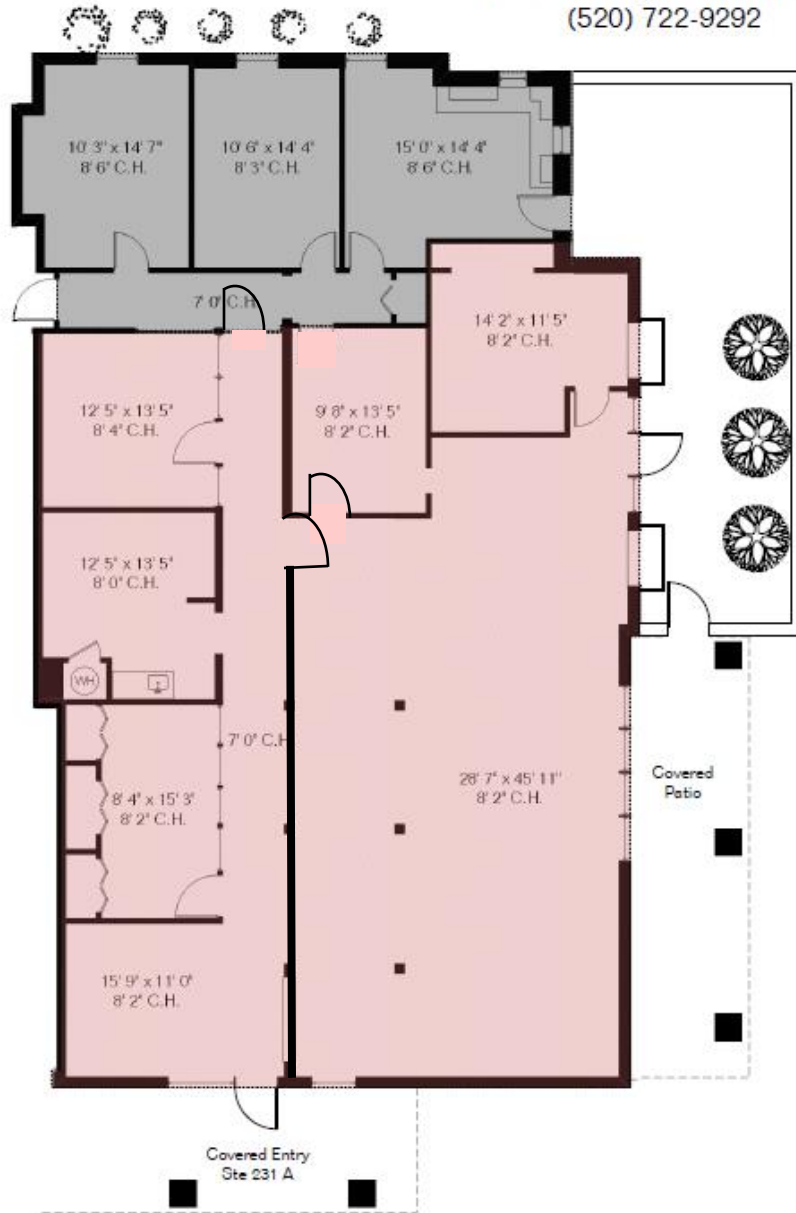

The square footages and room size information are deemed to be reliable but are not guaranteed and should be independently verified. This drawing is for marketing purposes only.

101 S La Canada Dr Suite 231A

Presented by Venture West
(520) 722-9292

Site Visit July 2022

Offices, Hallway & Small Closet 695 Sq Ft
Front Part of Suite 2,403 Sq Ft
Total Gross Area 3,098 Sq Ft

Floor Plans First!
See the Floor Plan First!
FloorPlansFirst.com
(520) 881-1500

Copyright 2022 Floor Plans First! LLC
All Rights Reserved.