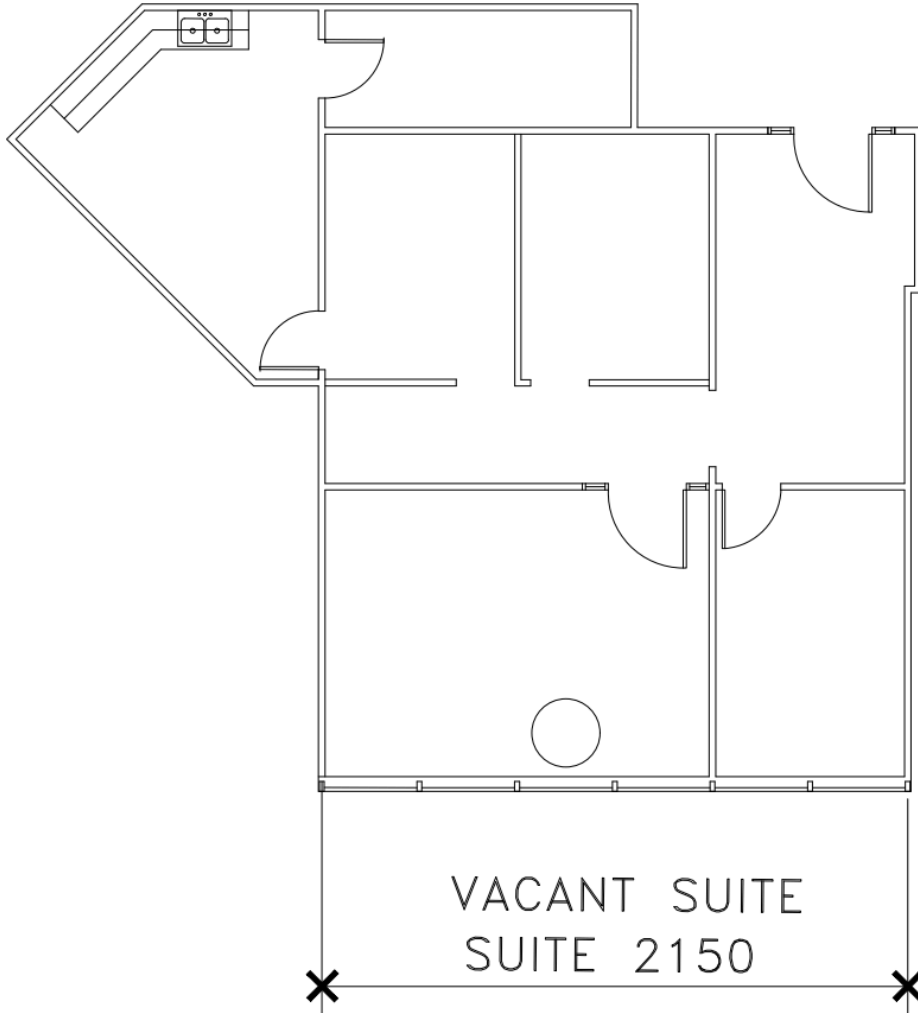

21st Floor 1,777 RSF

Suite 2150

Starting at
\$14.00 RSF/NNN

Features

- Panoramic Views
- Easy Elevator Access
- Close Bathroom Proximity
- Regular Cleaning Day or Night

Views

- City

Check out our other listings!