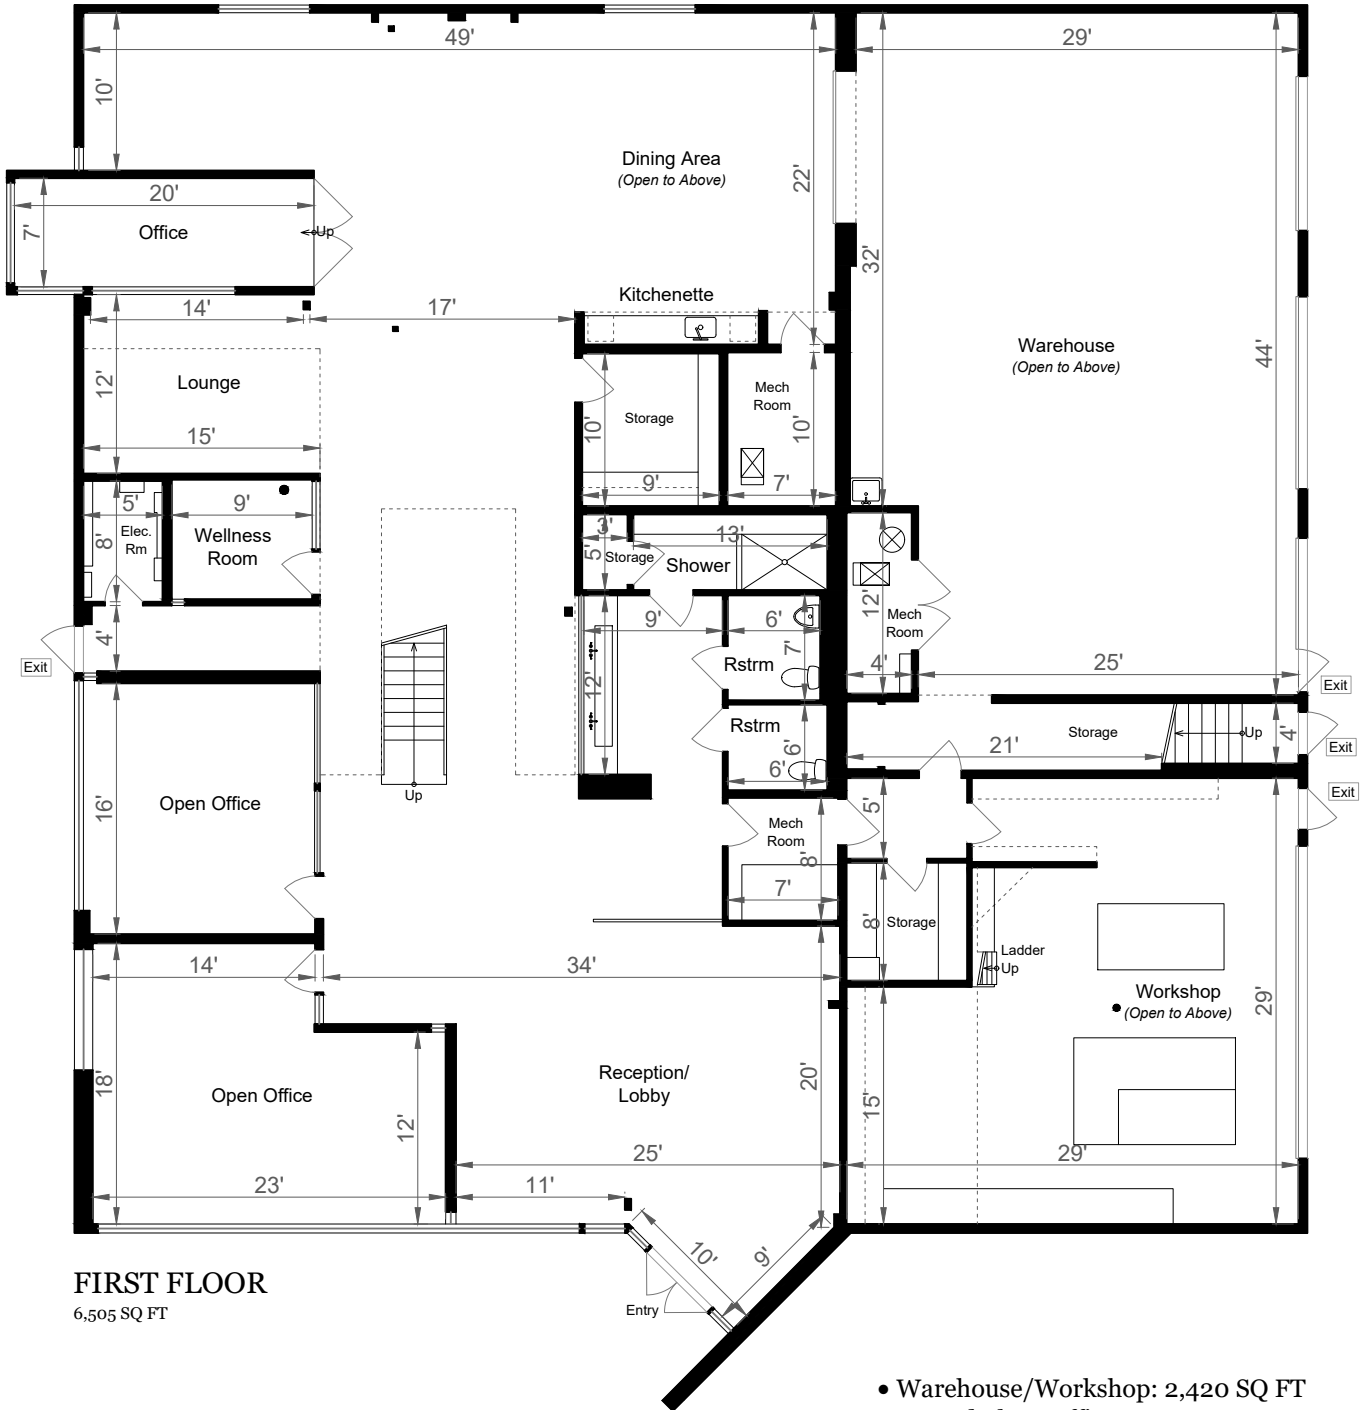

1401 OLD COUNTY ROAD

SAN CARLOS, CA 94070

FIRST FLOOR
6,505 SQ FT

- Warehouse/Workshop: 2,420 SQ FT
- Second Floor Office: 2,495 SQ FT
- Yard: 2,500 SQ FT