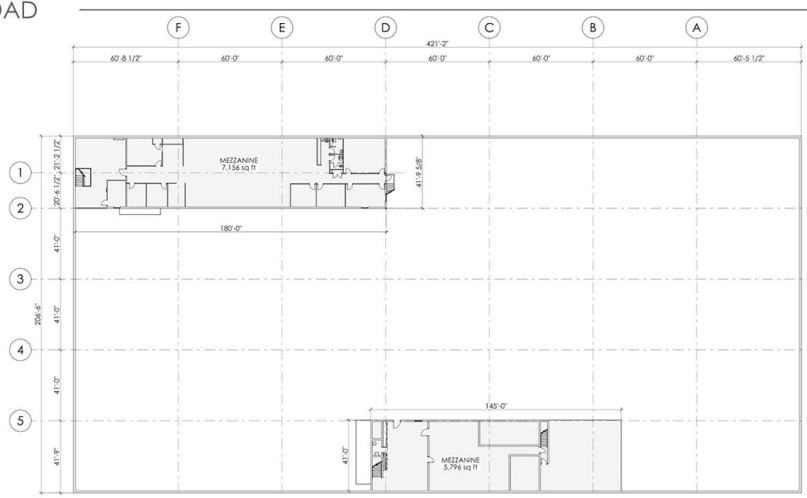

# PROPERTY DETAILS

640 N. Lewis Rd. Royersford, PA  
Lewis Road Business Park

<b>Size</b>	112,274 SF
	Office: 11,249 sf (offset building)
	Warehouse/Production: 88,073 sf
	Mezzanine: 12,952 sf
<b>Acreage</b>	17.993 acres
<b>Year Constructed</b>	1970
<b>Ceiling Height</b>	20' Clear
<b>Loading:</b>	Five (5) Dock Doors with levelers and seals One (1) Drive-In Door (10'x 12') Dock High Loading Platform with a 15'x 12' overhead door
<b>Column Spacing</b>	40' x 60'
<b>Parking</b>	160 Car Spaces – paved and lighted
<b>HVAC System</b>	Office is heated and air-conditioned. Warehouse/Production is heated by gas fired radiant heaters
<b>Construction</b>	Structural steel skeleton with masonry perimeter walls and a membrane roof
<b>Power</b>	4160 volt, 3 phase. New transformer on site
<b>Lighting</b>	Metal Halide and florescent lighting
<b>Fire Safety</b>	Wet System
<b>Roof</b>	EPDM Rubber Membrane Roof
<b>Municipality</b>	Limerick Township
<b>County</b>	Montgomery
<b>Water/Sewer</b>	Public - Limerick Township
<b>Parcel Number</b>	37-00-01612-00-7
<b>Zoning</b>	OLI, Office/Limited Industrial District
<b>Tax Assessment</b>	\$2,425,000
<b>Taxes (2015)</b>	\$74,937.35

# WAREHOUSE PHOTOS

640 N. Lewis Rd. Royersford, PA  
Lewis Road Business Park

88,073 sf warehouse

88,073 sf warehouse

5 Dock doors with levelers and seals

1 Drive-in door (10' x 12')

12,952 sf mezzanine

12,952 sf mezzanine

# SITE PLANS

640 N. Lewis Rd. Royersford, PA  
Lewis Road Business Park

640 N LEWIS ROAD

FIRST FLOOR PLAN  
SCALE: 1" = 20'

640 N LEWIS ROAD

MEZZANINE PLAN  
SCALE: 1" = 20'