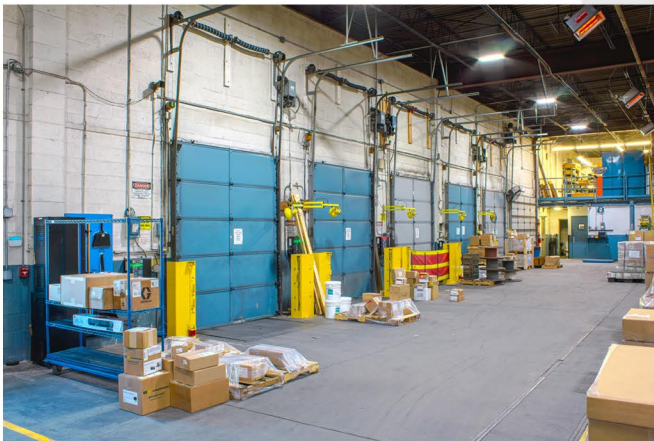

# WAREHOUSE PHOTOS

640 N. Lewis Rd. Royersford, PA  
Lewis Road Business Park

88,073 sf warehouse

88,073 sf warehouse

5 Dock doors with levelers and seals

1 Drive-in door (10' x 12')

12,952 sf mezzanine

12,952 sf mezzanine