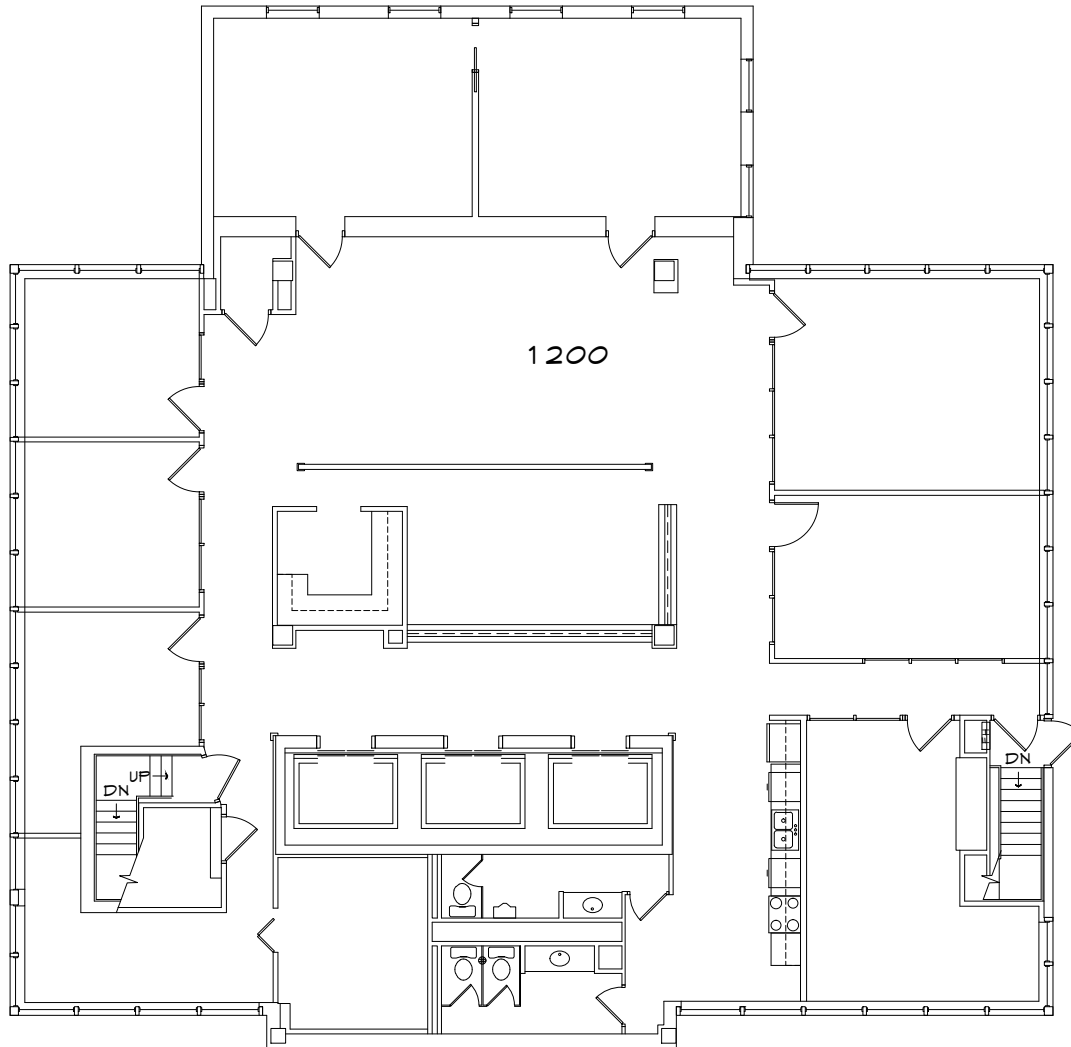

SUITE 1200
AVAILABLE
4357.18 RSF

A FLOOR PLAN 
SCALE: N.T.S. NORTH

12TH FLOOR PLAN

SOUTHLAND
TOWER
12TH FLOOR

10.25.2019

AS-BUILT
PLAN

AS.12