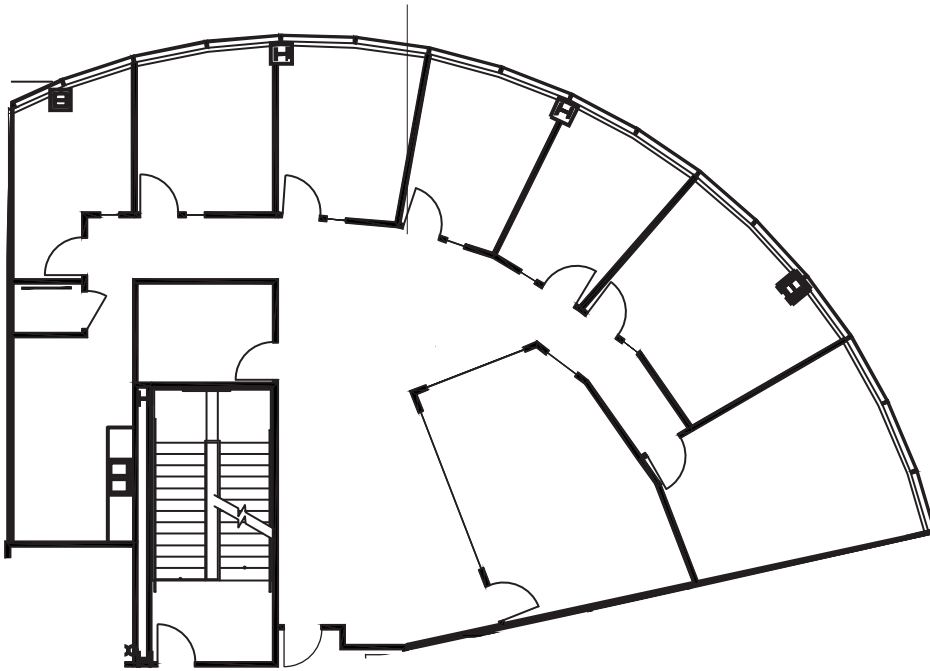

Suite 250  
2,949 RSF

1805 Shea Center Drive | Highlands Ranch, CO 80129

MITCH BRADLEY  
+1 720 528 6311  
mitch.bradley@cbre.com