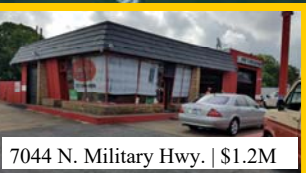

# Expand/Relocate AUTOMOTIVE SALES & SERVICE SITES FOR SALE Norfolk, VA

- 881 E. Little Creek | \$1.0M
- 894 E. Little Creek | \$2.63M
- 900 E. Little Creek | \$600K
- 919 E. Little Creek | \$2.1M
- 946 E. Little Creek | \$900k

**E. Little Creek Rd.**

Logos for Tesla, AutoZone, Advance Auto Parts, Wal-Mart, Bank of America, CVS pharmacy, Burger King, O'Reilly, Walmart, Arby's, and Wawa.

**N. Military Hwy.**

Logos for Jeep, Chrysler, Enterprise, Priority Ford, Hertz, Dodge, Ram, and others.