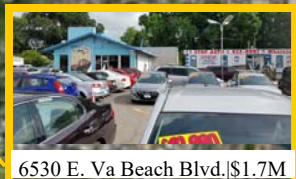

HONDA

Honda logo and checkered flag logo.

E. Virginia Beach Blvd.