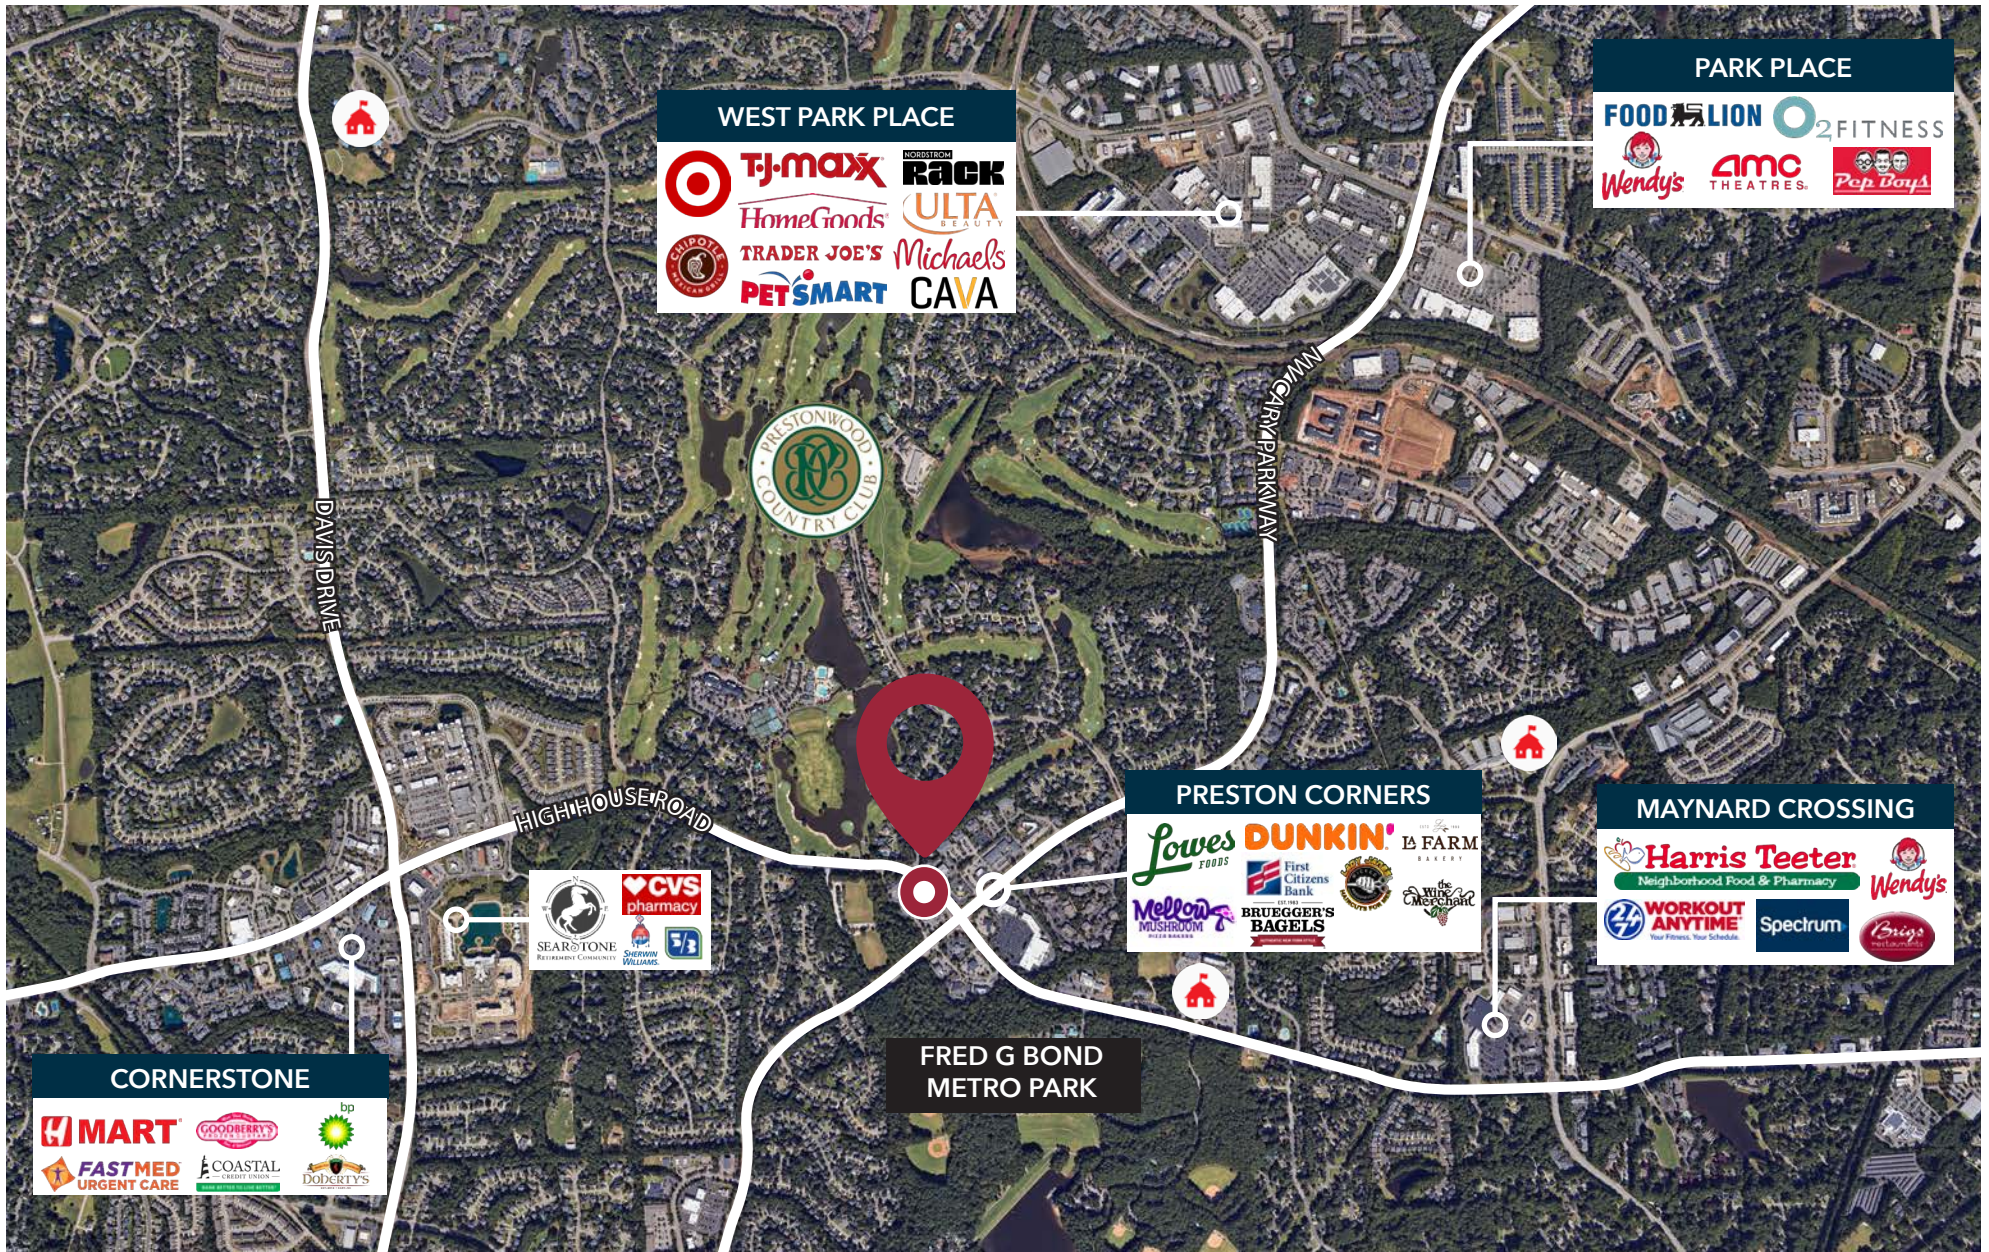

AREA OVERVIEW

PROFESSIONAL PLAZA • 1003 HIGH HOUSE ROAD, CARY, NC 27513