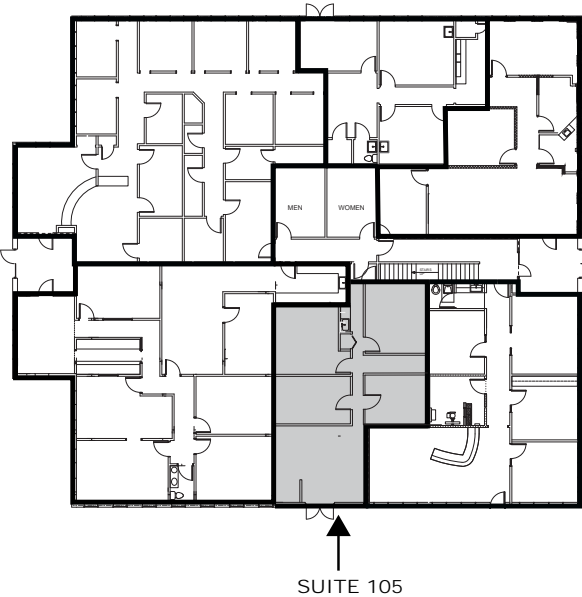

PROPERTY OVERVIEW

AVAILABILITY

- » Suite 105: ±1,347 SF
Lease rate: \$26.00/SF, Full Service
- » Suite 204: 552 RSF
Lease rate: \$23.00/SF, Full Service

PROPERTY DESCRIPTION

- » Located on High House Road in prestigious Preston Corners
- » Suite 105 has four private offices, reception area, filing/storage, kitchenette, and a direct exterior entrance
- » Suite 106 has an xray room with lead walls, reception numerous dining and retail options including Mellow Mushroom, La Farm Bakery, and Lowes Foods
- » Common area restrooms
- » Lease Rate: Contact broker

Source: ESRI 2025

PROFESSIONAL PLAZA • 1003 HIGH HOUSE ROAD, CARY, NC 27513

FLOOR PLAN

1st Floor Key Plan

PROFESSIONAL PLAZA • 1003 HIGH HOUSE ROAD, CARY, NC 27513

FLOOR PLAN

PROFESSIONAL PLAZA • 1003 HIGH HOUSE ROAD, CARY, NC 27513