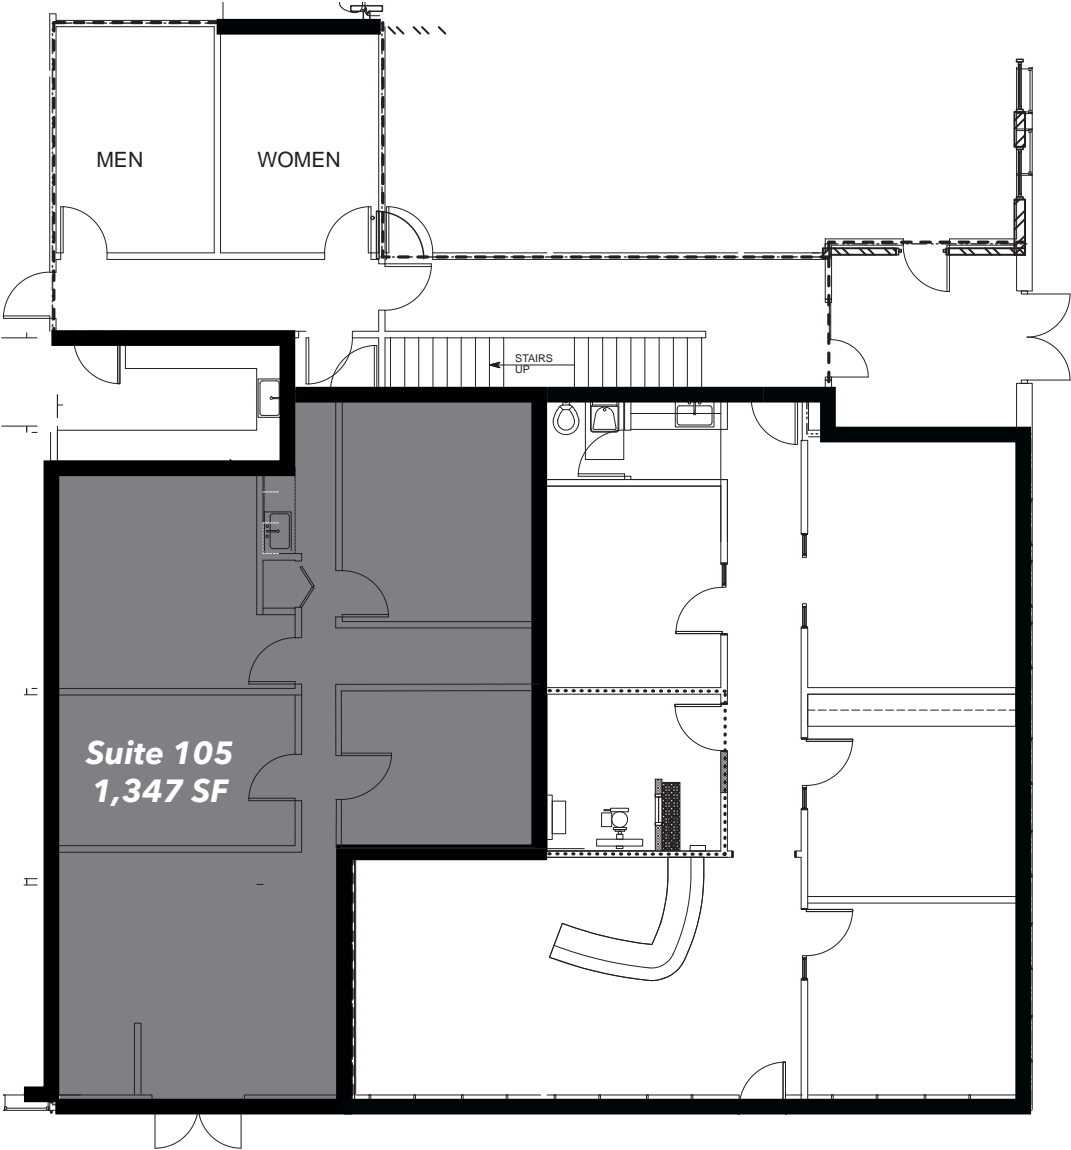

PROPERTY OVERVIEW

AVAILABILITY

- » Suite 105: ±1,347 SF
Lease rate: \$26.00/SF, Full Service
- » Suite 204: 552 RSF
Lease rate: \$23.00/SF, Full Service

PROPERTY DESCRIPTION

- » Located on High House Road in prestigious Preston Corners
- » Suite 105 has four private offices, reception area, filing/storage, kitchenette, and a direct exterior entrance
- » Suite 106 has an xray room with lead walls, reception numerous dining and retail options including Mellow Mushroom, La Farm Bakery, and Lowes Foods
- » Common area restrooms
- » Lease Rate: Contact broker

Source: ESRI 2025

PROFESSIONAL PLAZA • 1003 HIGH HOUSE ROAD, CARY, NC 27513

FLOOR PLAN

1st Floor Key Plan

PROFESSIONAL PLAZA • 1003 HIGH HOUSE ROAD, CARY, NC 27513

FLOOR PLAN

PROFESSIONAL PLAZA • 1003 HIGH HOUSE ROAD, CARY, NC 27513