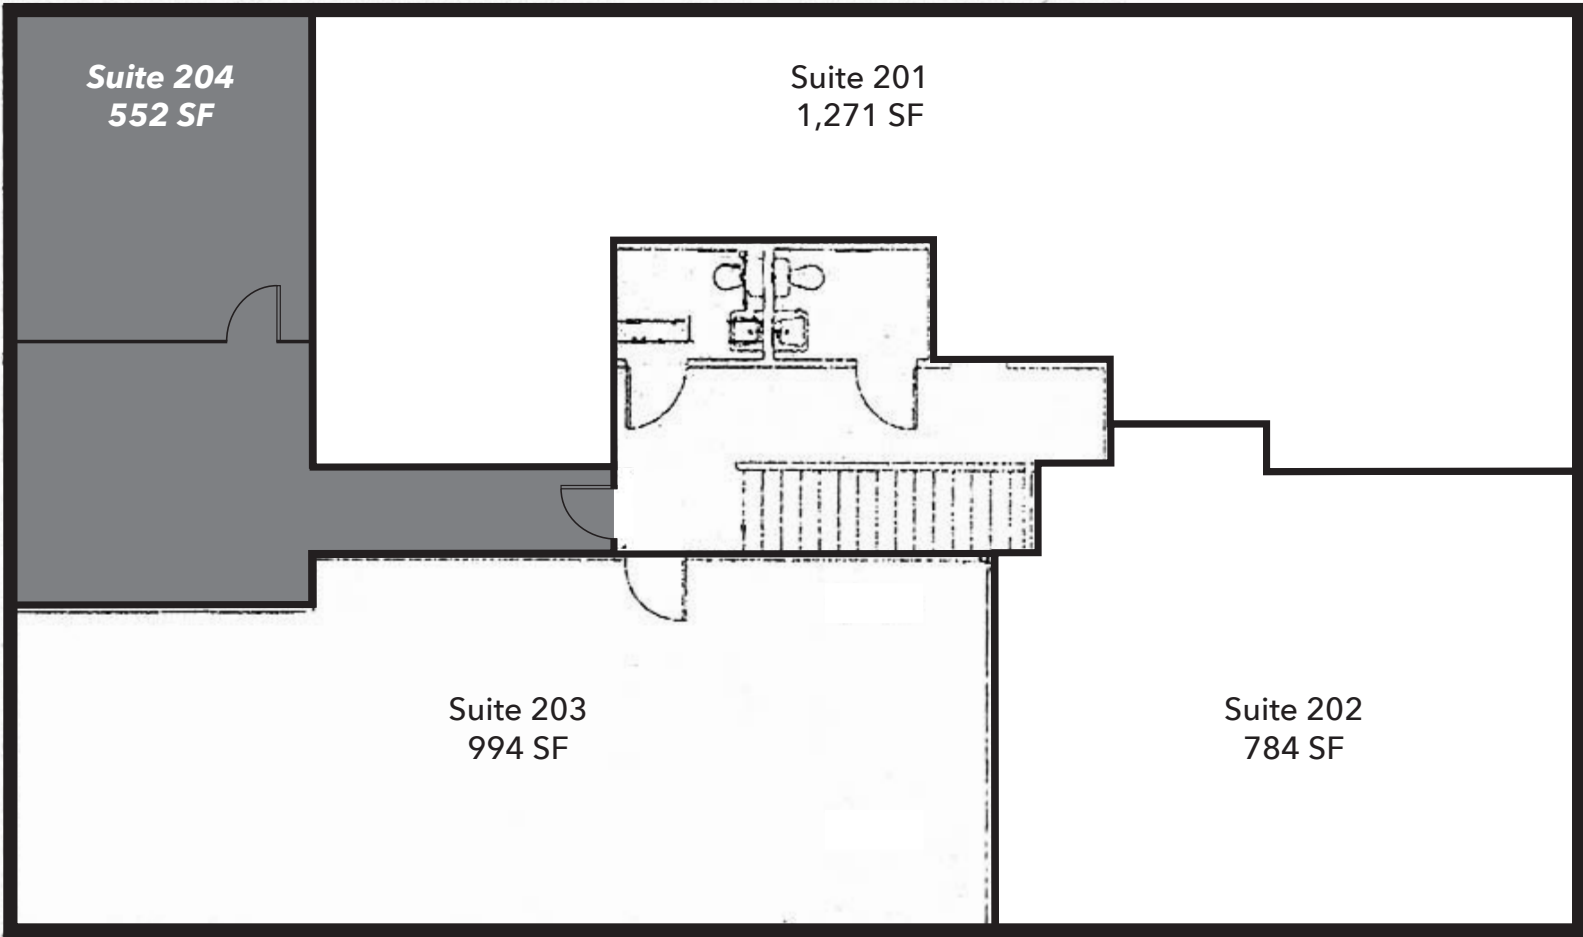

PROPERTY OVERVIEW

AVAILABILITY

- » Suite 105: ±1,347 SF
Lease rate: \$26.00/SF, Full Service
- » Suite 204: 552 RSF
Lease rate: \$23.00/SF, Full Service

PROPERTY DESCRIPTION

- » Located on High House Road in prestigious Preston Corners
- » Suite 105 has four private offices, reception area, filing/storage, kitchenette, and a direct exterior entrance
- » Suite 106 has an xray room with lead walls, reception numerous dining and retail options including Mellow Mushroom, La Farm Bakery, and Lowes Foods
- » Common area restrooms
- » Lease Rate: Contact broker

Source: ESRI 2025

PROFESSIONAL PLAZA • 1003 HIGH HOUSE ROAD, CARY, NC 27513

FLOOR PLAN

1st Floor Key Plan

PROFESSIONAL PLAZA • 1003 HIGH HOUSE ROAD, CARY, NC 27513

FLOOR PLAN

PROFESSIONAL PLAZA • 1003 HIGH HOUSE ROAD, CARY, NC 27513