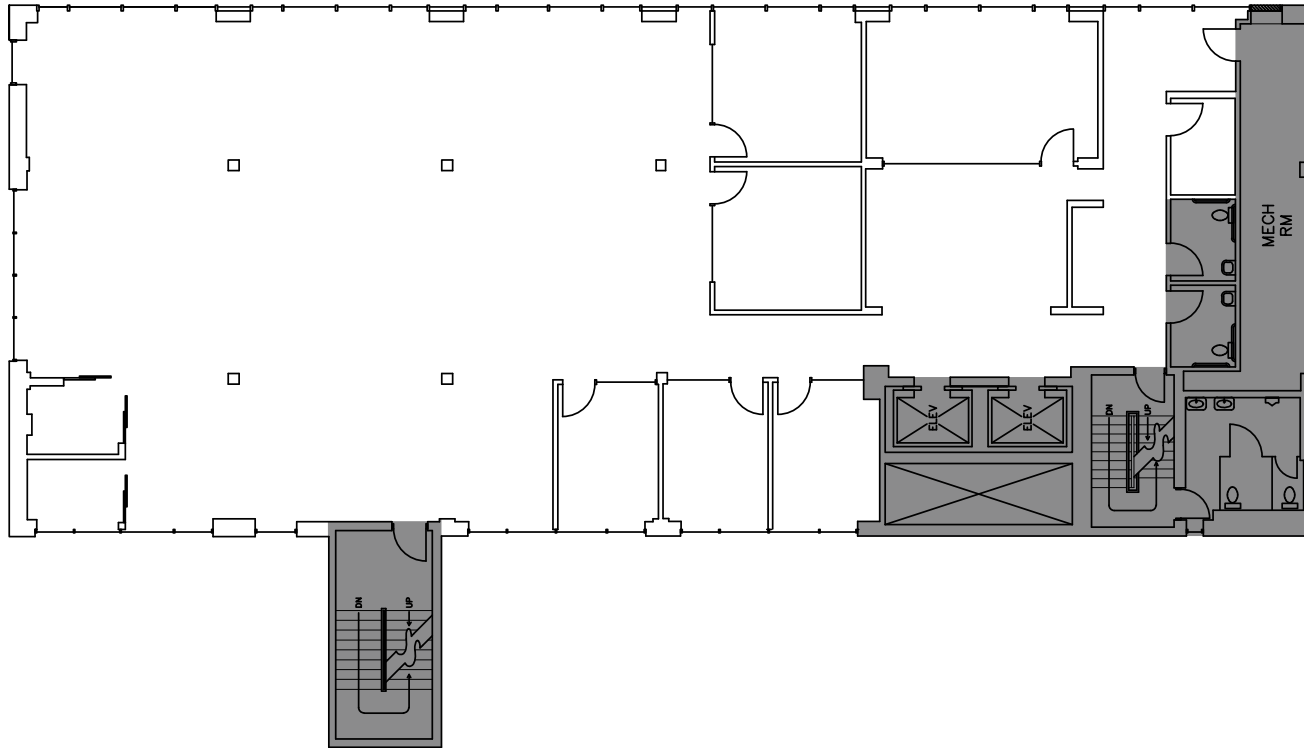

SUITE 1100 - 5,857 SF

SUITE HIGHLIGHTS:

- Full floor
- Conference room
- 3 private offices
- Storage closet
- Abundant natural light

Scan or Click
QR Code to
Take a Virtual Tour