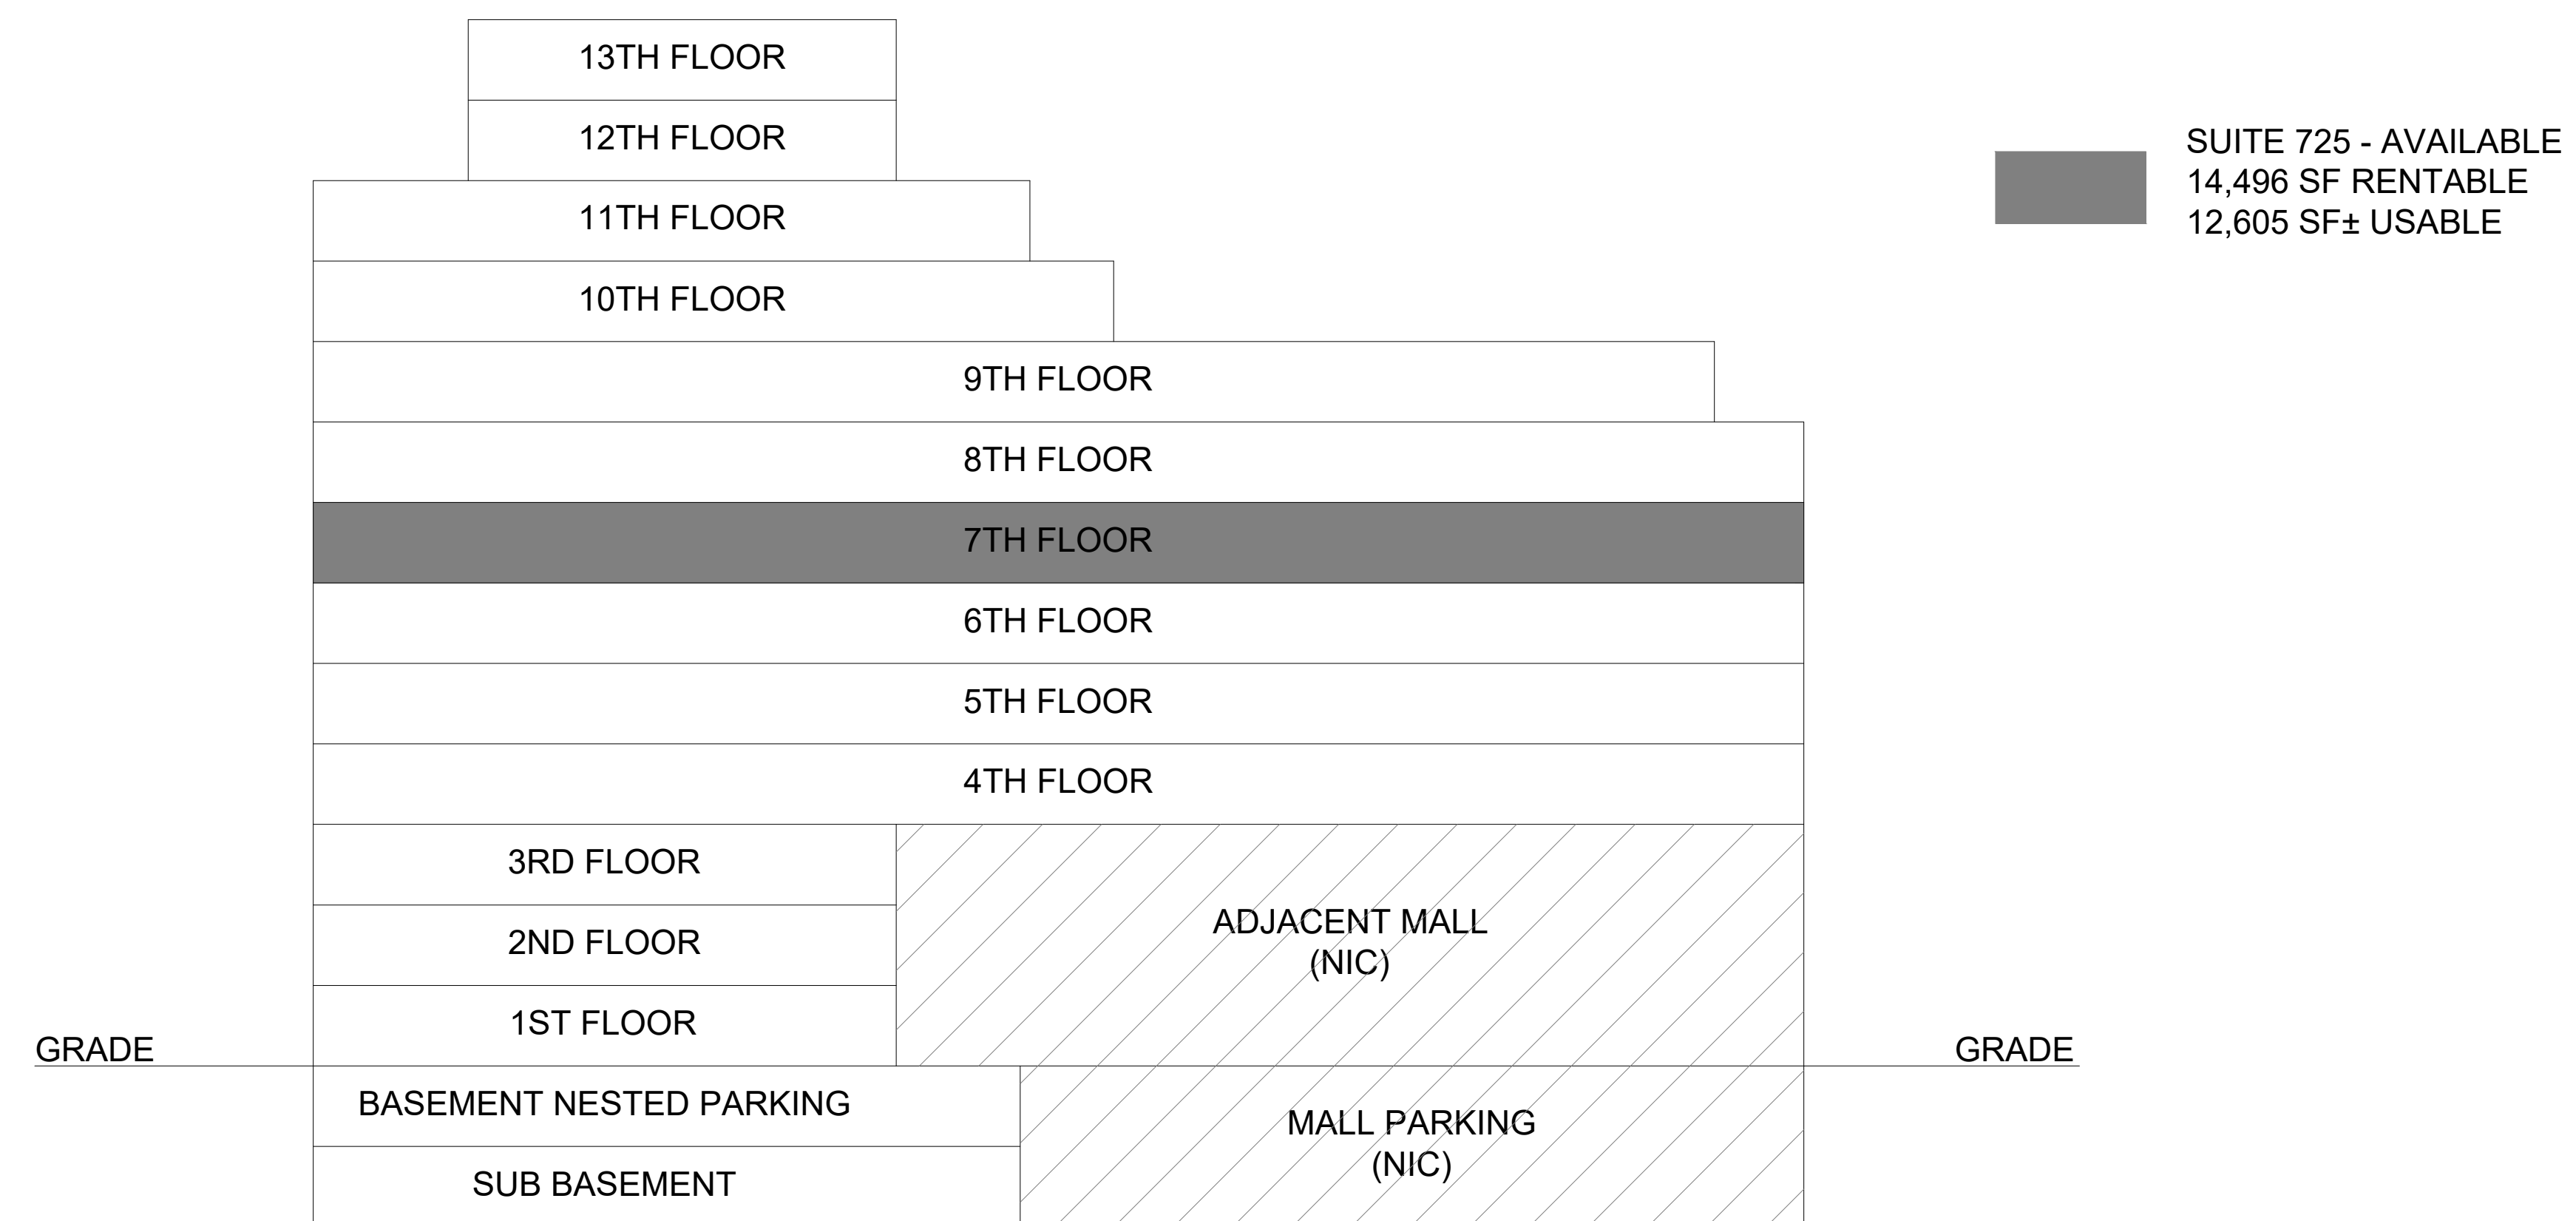

7TH FLOOR
SCALE: 3/4"=1'-0"

SECTION
SCALE: NTS

KITE
REALTY GROUP

30 S. MERIDIAN STREET
SUITE 1100
INDIANAPOLIS, IN 46204
PHONE 317-577-5600
FAX 317-577-5605