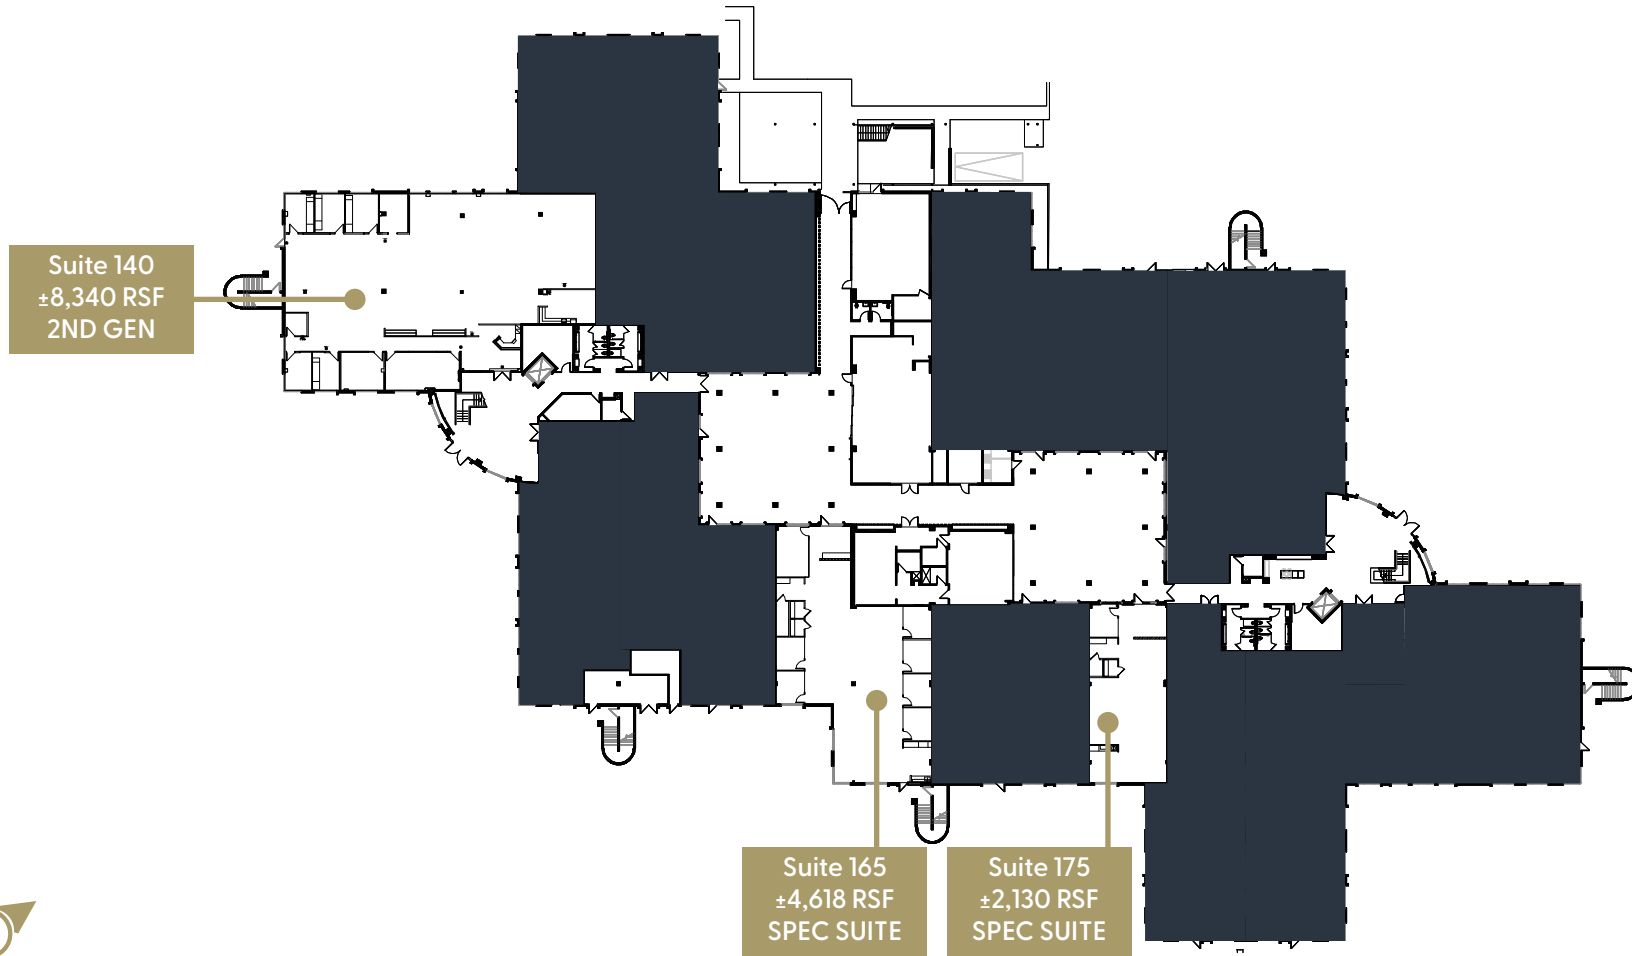

7878 NORTH 16TH STREET, PHOENIX, AZ

FIRST FLOOR

PAT BOYLE
Executive Vice President
+1 602 423 1905
pat.boyle@cbre.com

ERIN YORK
Account Manager
+1 602 689 6440
erin.york@cbre.com