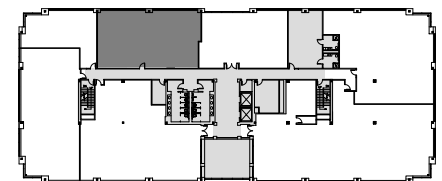

13454 Sunrise Valley Drive
Herndon, VA 20171

Suite #225

2,338 RSF

KEY PLAN