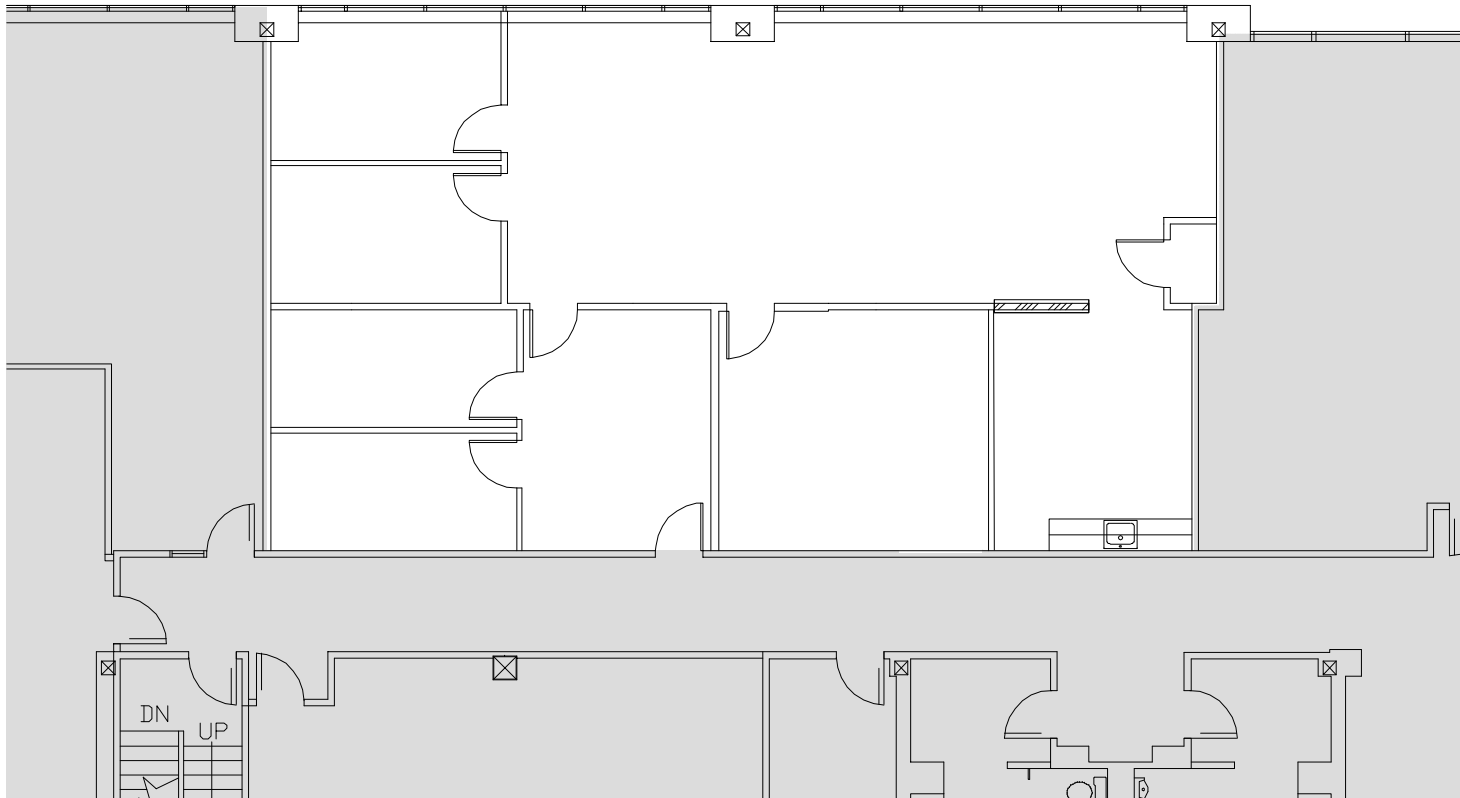

13454 Sunrise Valley Drive
Herndon, VA 20171

Suite #225

2,338 RSF

KEY PLAN