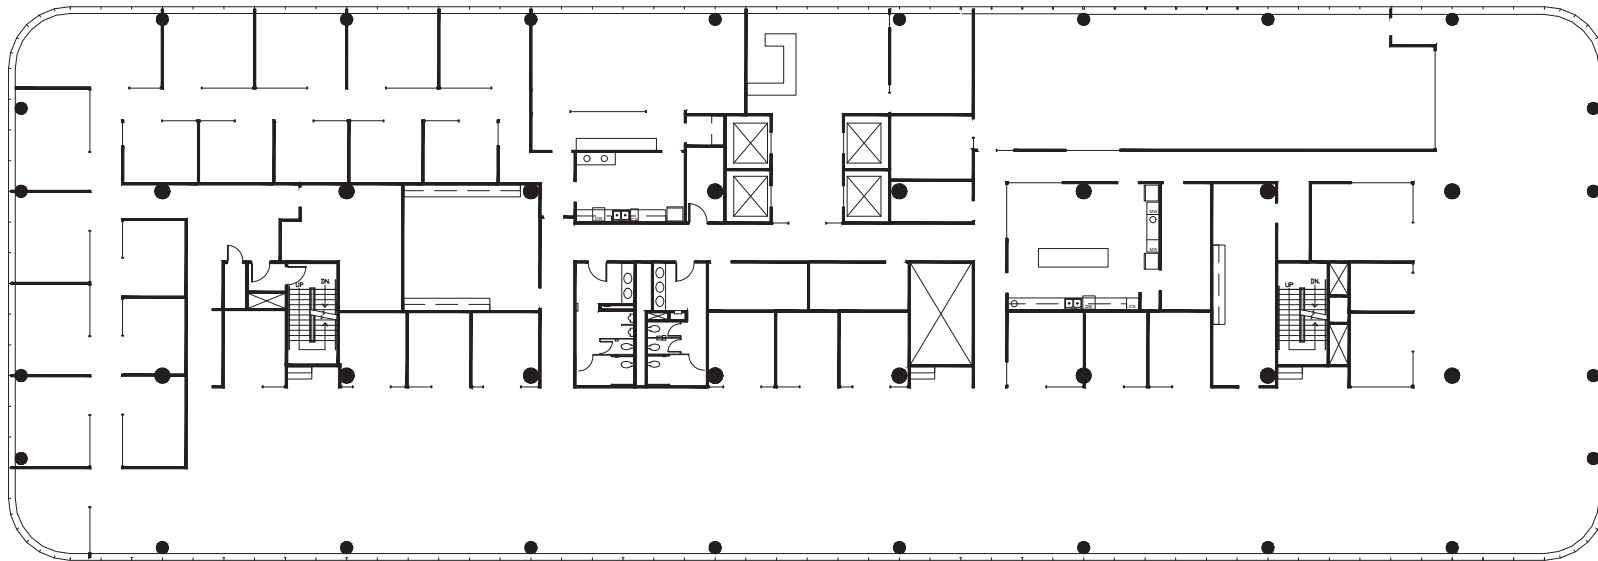

Suite 600

6th Floor - 23,928 SF
FULL FLOOR AVAILABLE

Rodney Helm
Managing Director
+1 214 783 0605
rodney.helm@cushwake.com

Zach Bean
Executive Director
+1 214 770 2035
zach.bean@cushwake.com

Mary Frances Burnette
Senior Associate
+1 817 682 7330
maryfrances.burnette@cushwake.com