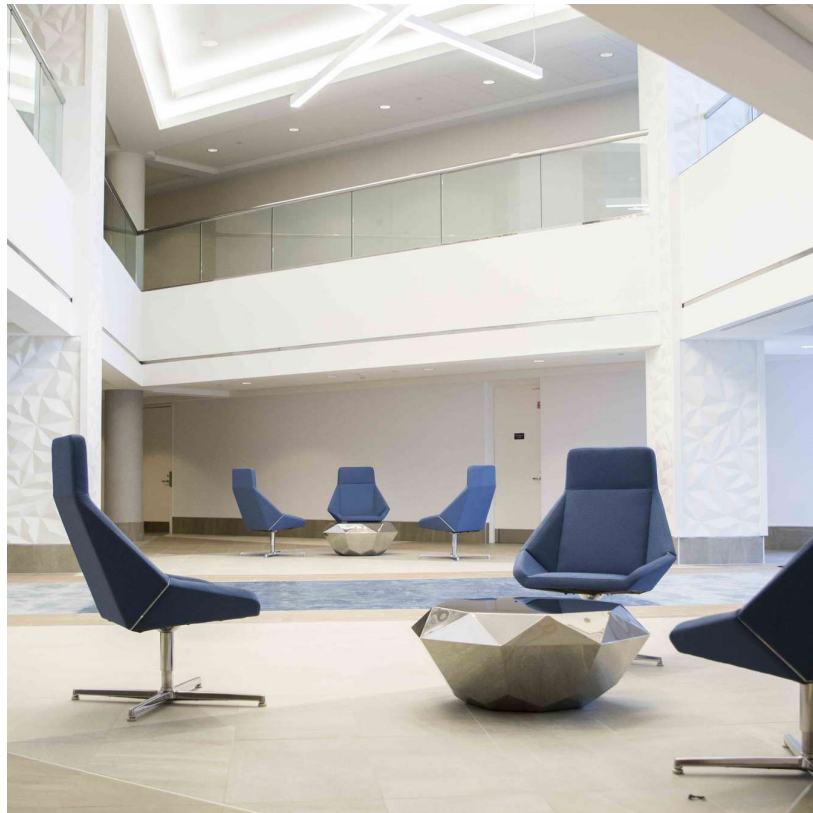

SHEFFIELD OFFICE PARK

FOR LEASE

3250, 3290, 3310 W Big Beaver

Troy, Michigan 48084

Property Highlights

- Three Buildings with 500,000 SF of Office Space
- Recent Lobby and Common Area Renovations
- Wide Array of Amenities Including Manhattan Deli/Starbucks, 24/7 Market, Conference Center, Bike Rental, On-Site Management and Fitness Center
- Building Signage Opportunities
- Abundant Parking
- After-Hours Security
- 24/7 Card Access
- Easy Freeway Access
- Located on Big Beaver just West of Coolidge (Somerset Mall)
- Close Proximity to Banks, Hotels and Casual and Fine Dining
- BOMA Award Winning Building 2024