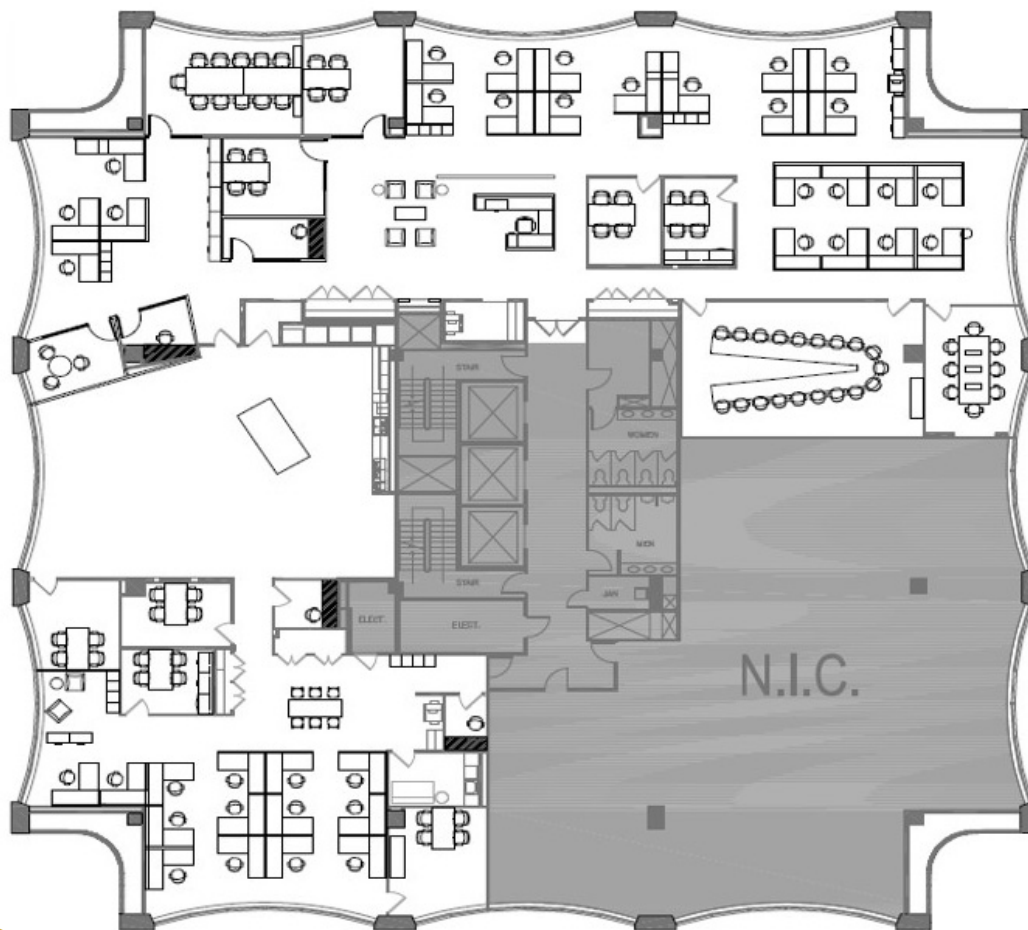

OAK BROOK REGENCY TOWERS

1415 & 1515 W 22ND STREET
OAK BROOK

1515 W 22ND BUILDING

6TH FLOOR SUITE 600W
12,583 RSF - FULLY FURNISHED

CONTACT

NAIHiffman
Commercial Real Estate Services, Worldwide

PAT KIEFER
630 693 0670
pkiefer@hiffman.com