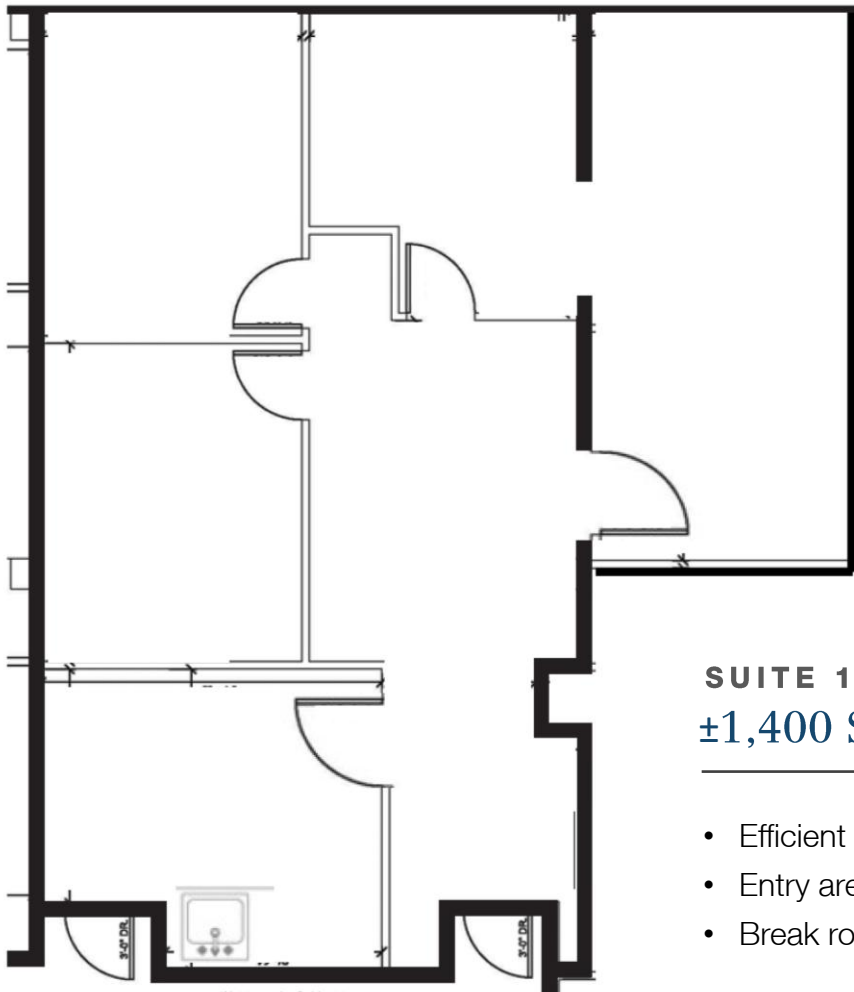

**Available Space:**

Suite 105: ±1,400 SF

**Rental Rate:**

\$36.00/SF Gross  
*Includes electric, water, and paper trash*

**Parking:**

Ample surface parking  
(3.5/1,000)

**For More Information:**

Lesley Sheinberg | [lsheinberg@mhcreal.com](mailto:lsheinberg@mhcreal.com)  
Julia Piatek | [jpiatek@mhcreal.com](mailto:jpiatek@mhcreal.com)

## Great Layout for Smaller Teams

\*Not to scale. Subject to error.

### SUITE 105 ±1,400 SF

- Efficient layout with private offices
- Entry area
- Break room

**SCHEDULE YOUR  
TOUR TODAY!  
561 471 8000**

**For More Information:**  
Lesley Sheinberg | [lsheinberg@mhcreal.com](mailto:lsheinberg@mhcreal.com)  
Julia Piatek | [jpiatek@mhcreal.com](mailto:jpiatek@mhcreal.com)