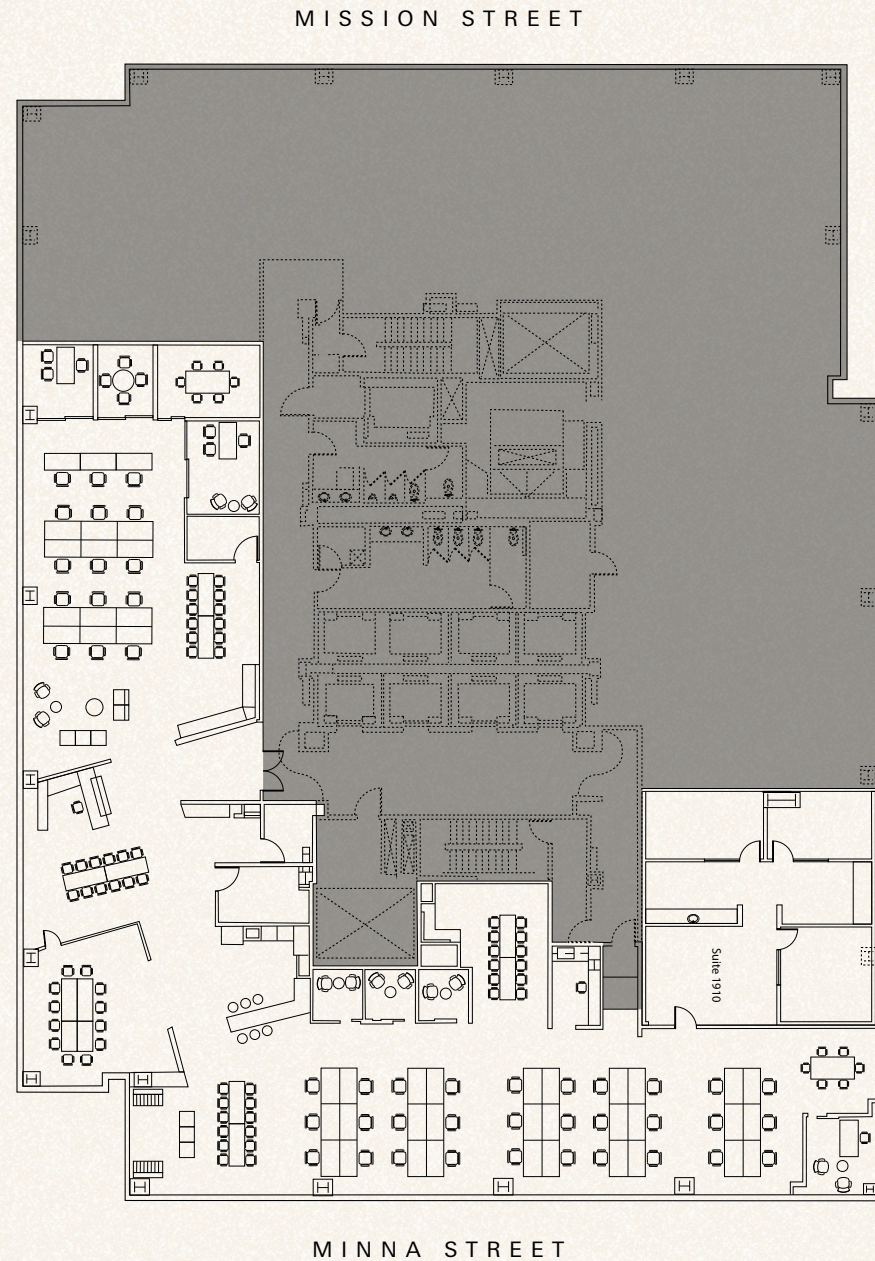

555

MISSION

- 9,836 SF
- Available now
- Abundant natural light
- 4 private offices
- 4 conference rooms
- Kitchen/break area
- Copy/print room
- Storage/IT room
- Mother's room
- 3 phone rooms
- Double door identity off elevator lobby

Hypothetical Furniture Plan

SUITE 1950