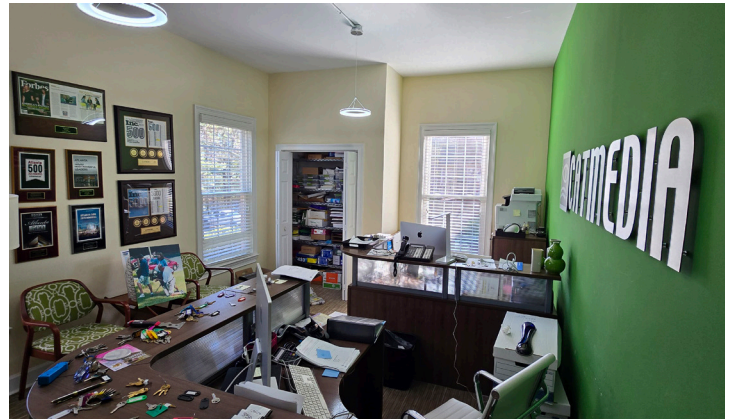

Monica Speak
Vice President
+1 404 454 1904

Chris Godfrey
Principal
+1 404 865 3678