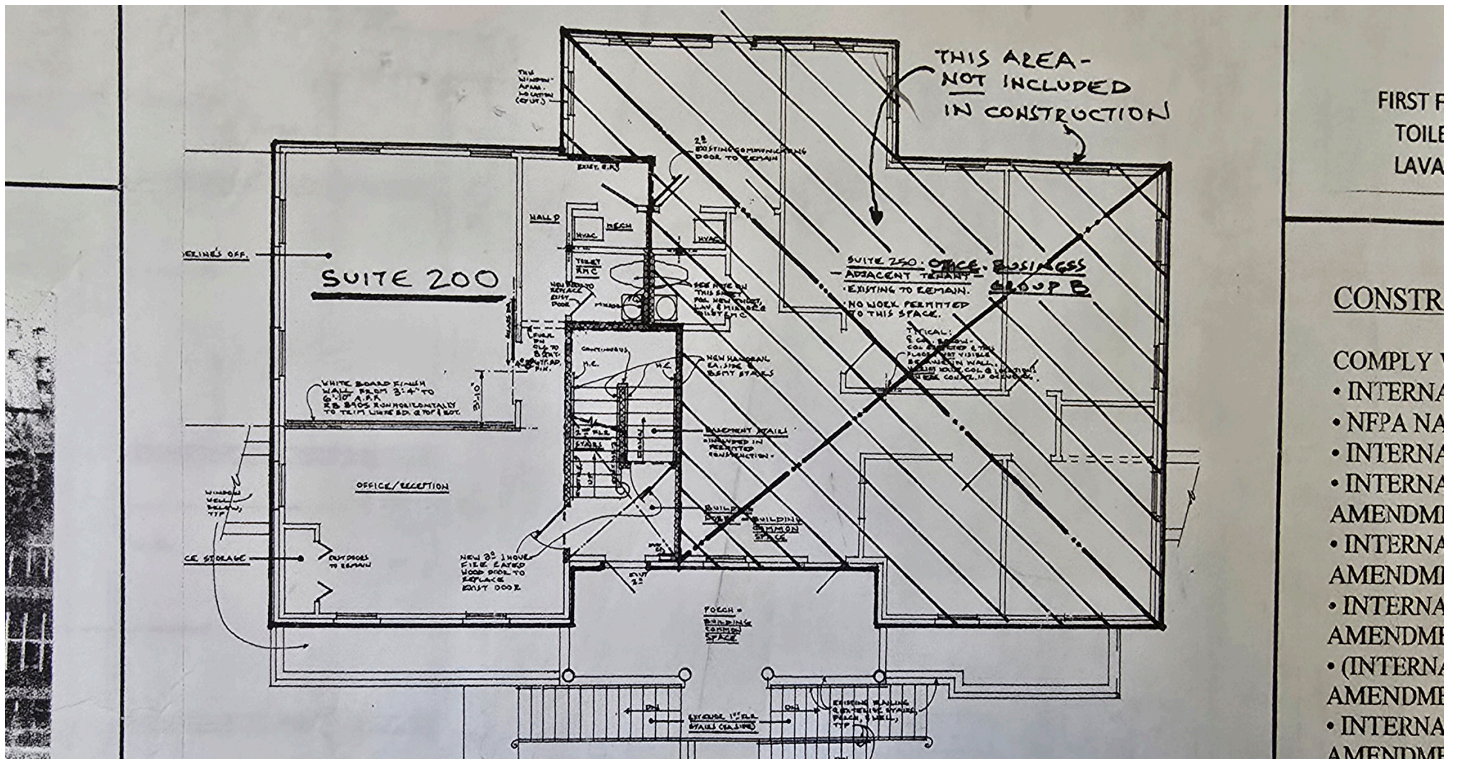

FIRST FLOOR
TOILET
LAVATORY

CONSTRUCTION

COMPLY WITH

- INTERNATIONAL
- NFPA NATIONAL
- INTERNATIONAL
- INTERNATIONAL
- AMENDMENT
- INTERNATIONAL
- AMENDMENT
- INTERNATIONAL
- AMENDMENT
- INTERNATIONAL
- AMENDMENT
- INTERNATIONAL
- AMENDMENT