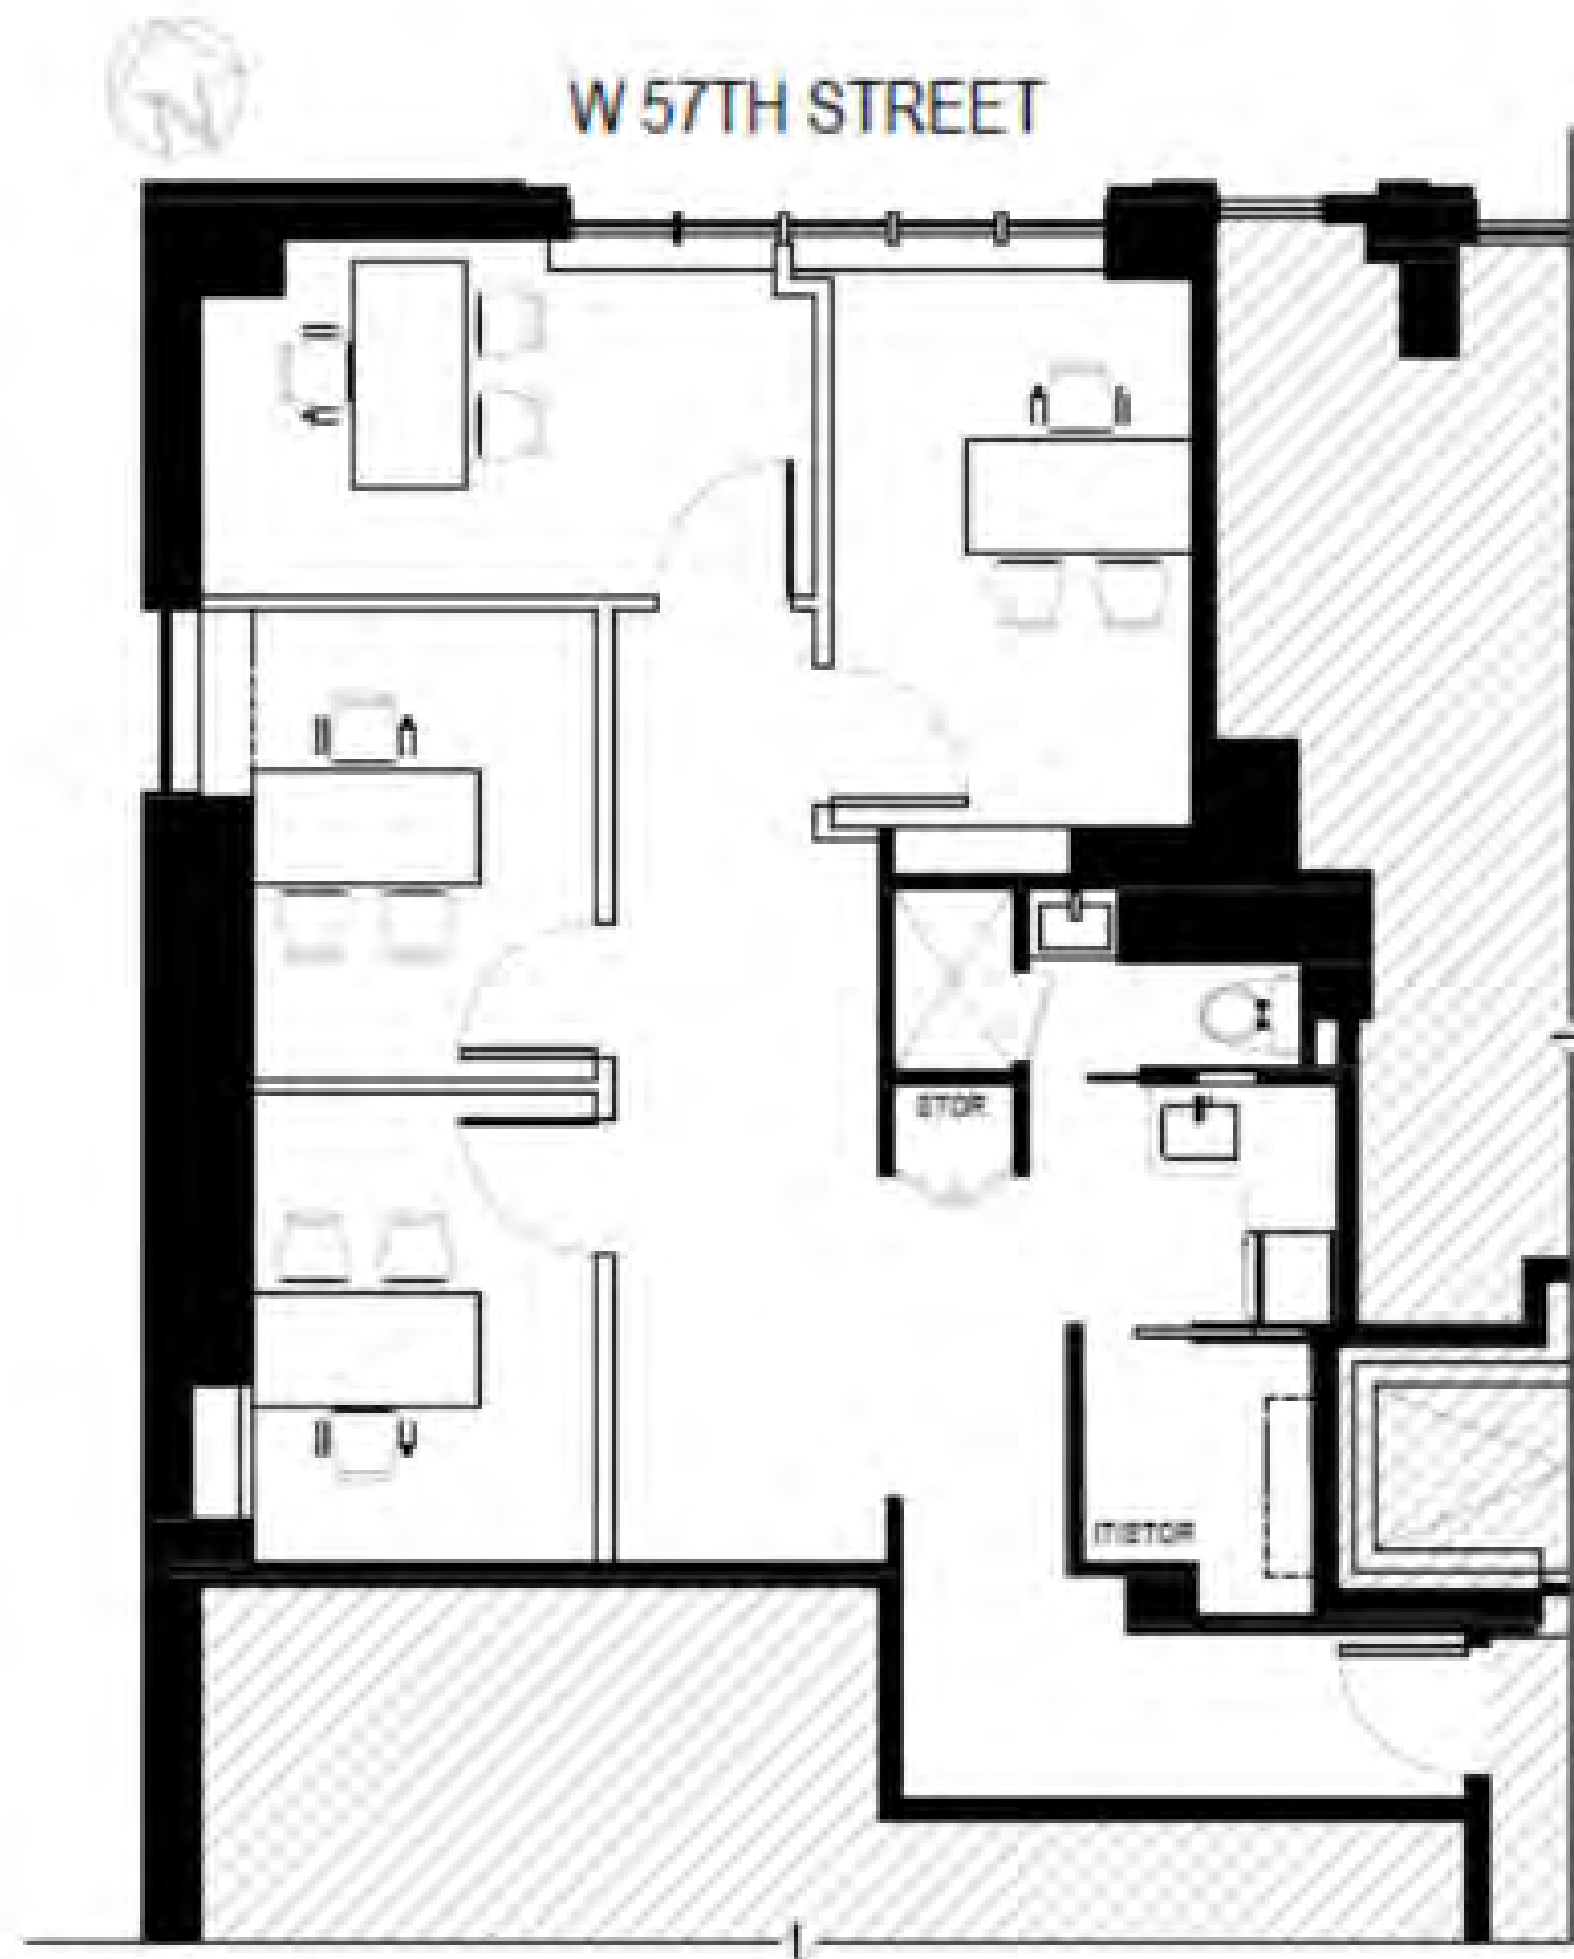

200 West 57th St New York, NY

Proposed Layout

SUITE 908
1,229 RSF

JLR Realty Inc