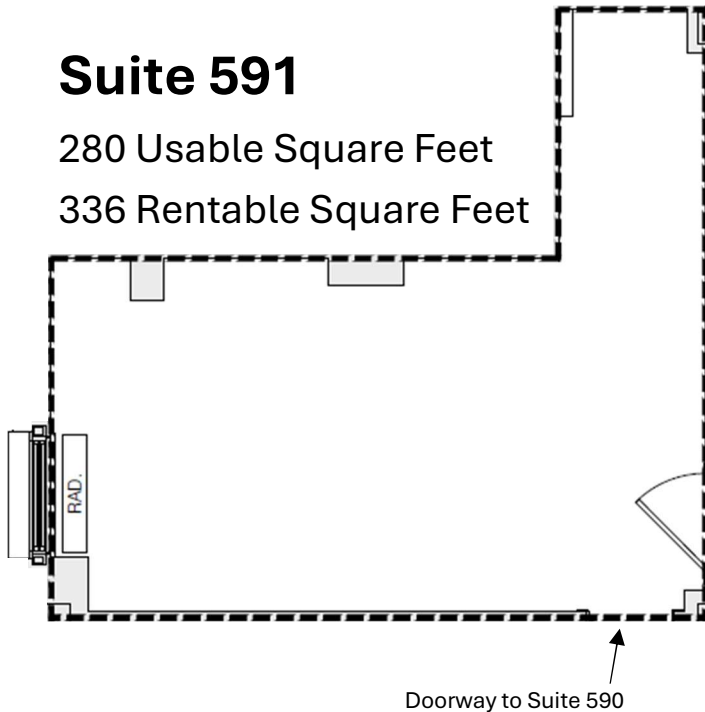

Northwestern
Building

275 4th Street East
Saint Paul, MN 55101

Suite 591

280 Usable Square Feet
336 Rentable Square Feet

HBG

Celebrating
30 years