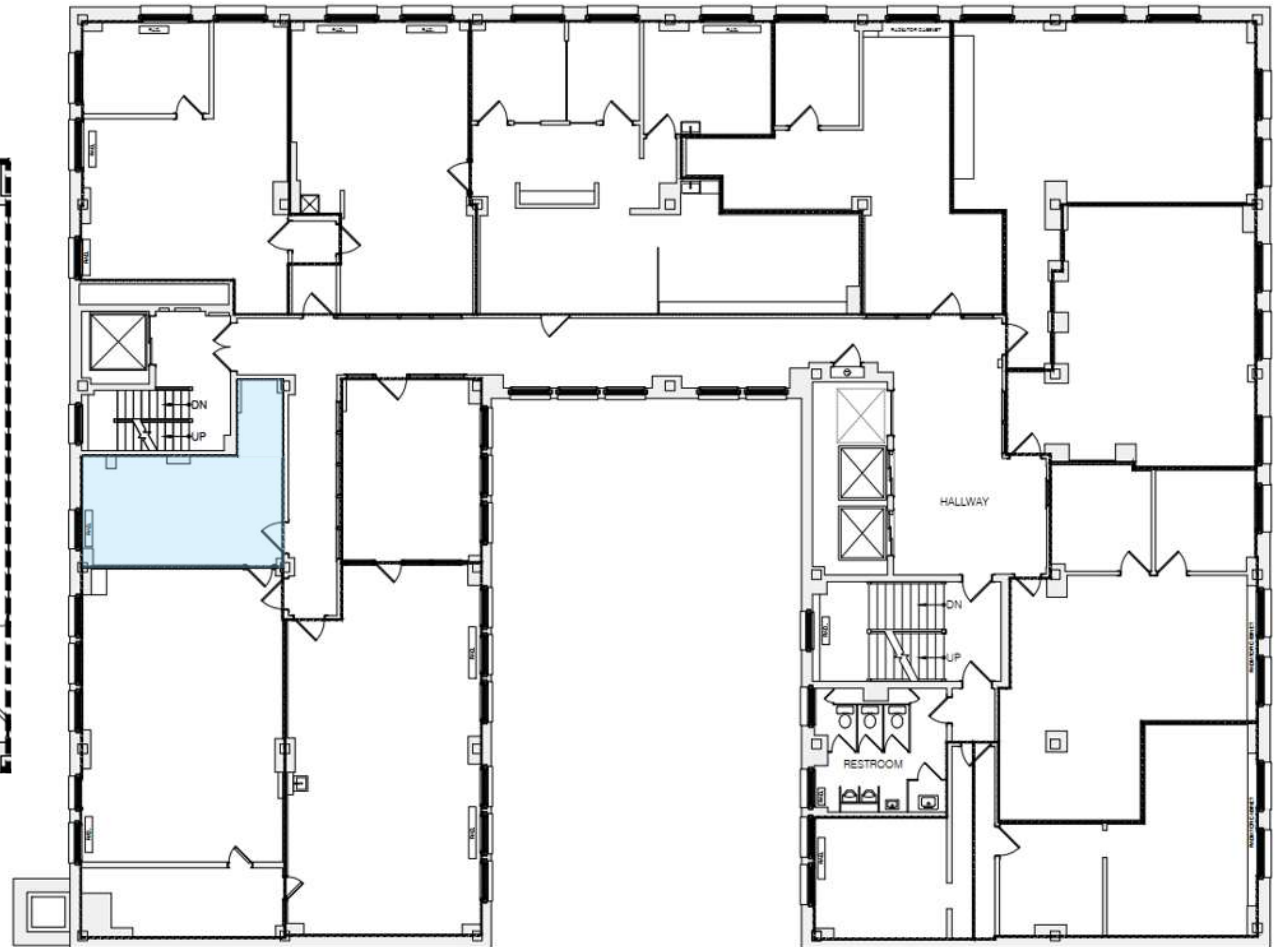

Northwestern
Building

275 4th Street East
Saint Paul, MN 55101

Suite 591

280 Usable Square Feet
336 Rentable Square Feet

HBG

Celebrating
30 years