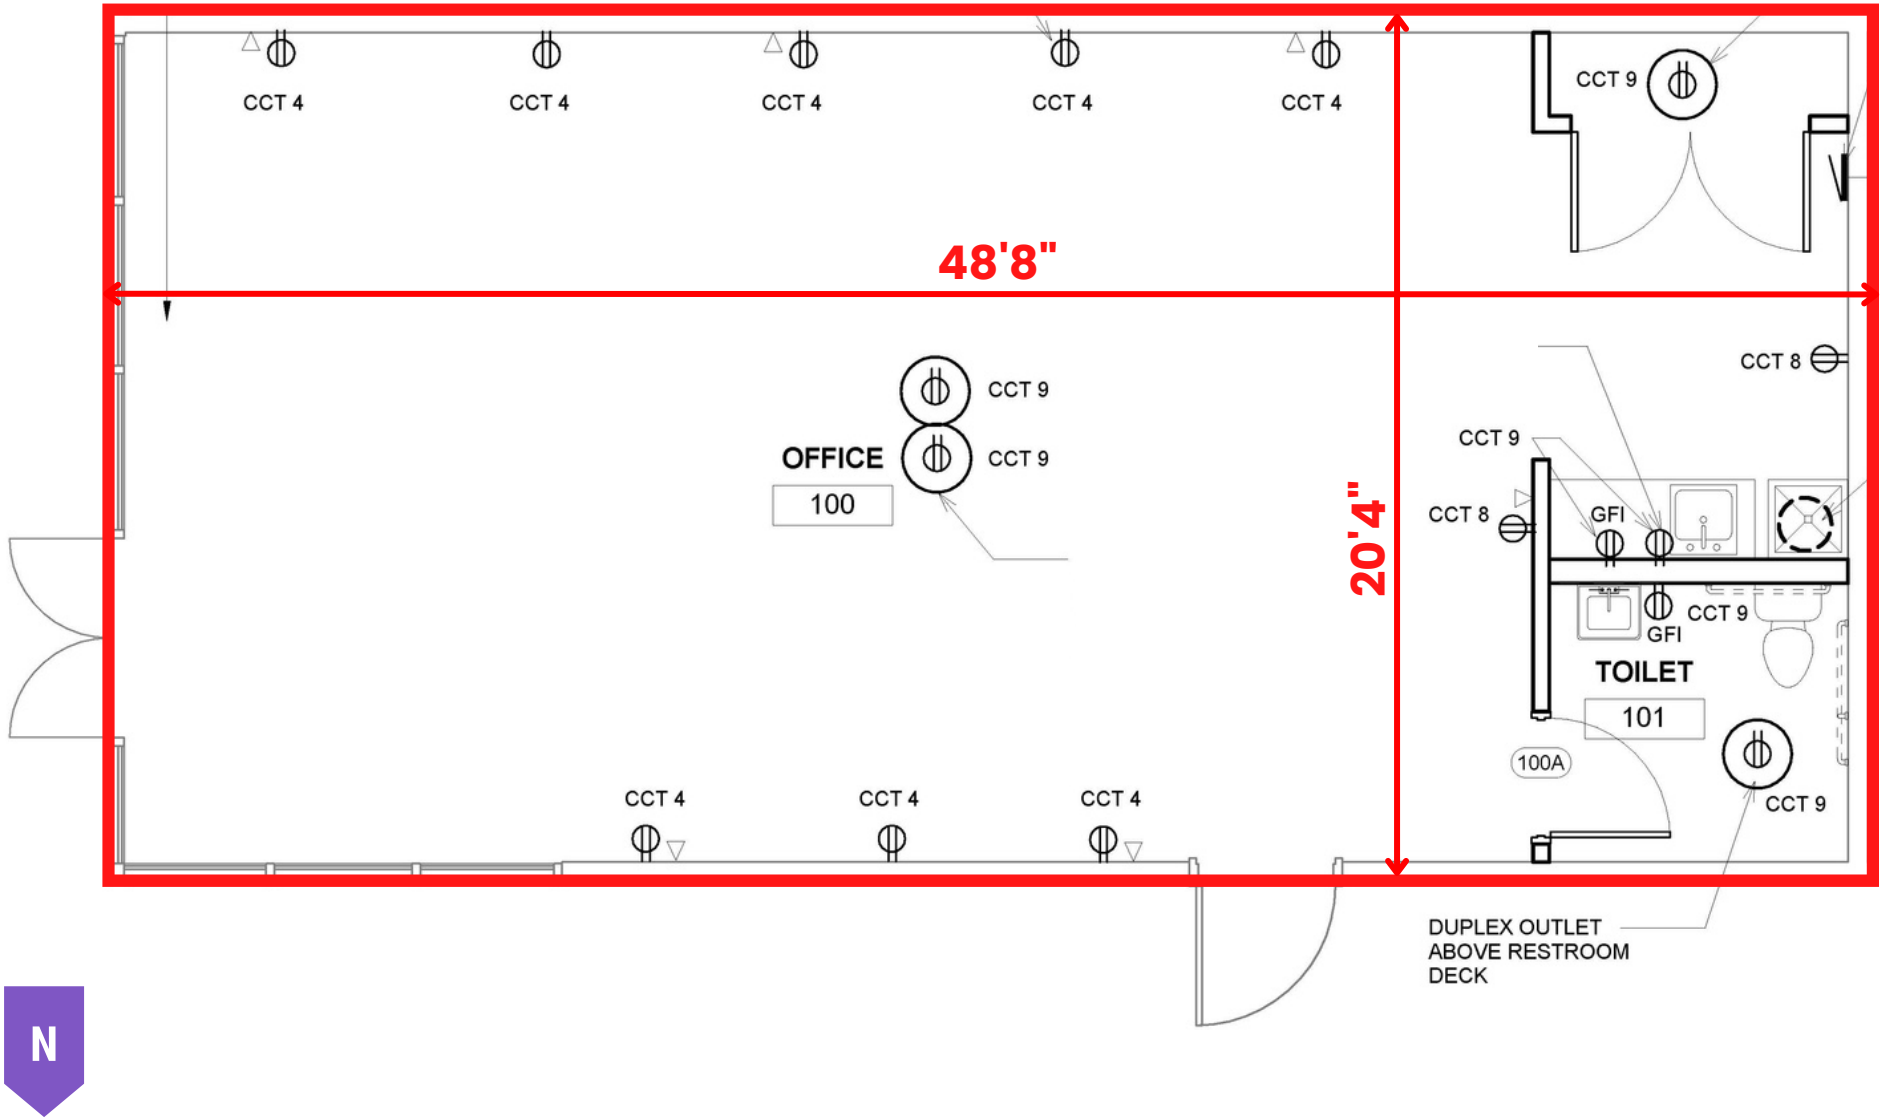

**APPROX.
990 SF**

CONTACT US

 815-229-3000

 firstmidwestgroup.com

 6801 Spring Creek Road, Rockford, IL 61114