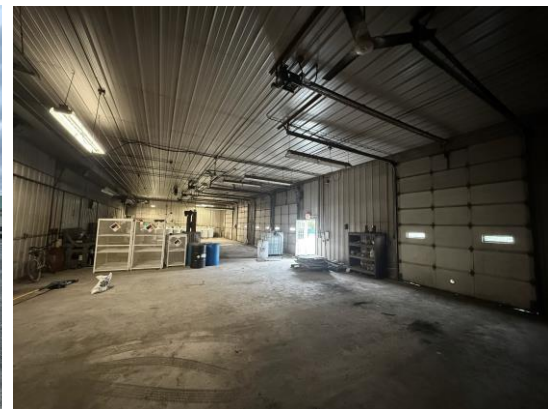

PHOTOS

EXCLUSIVE CONTACT

**James DeSimone, SIOR
Associate Real Estate Broker**

+1 845 787 1379 Direct

+1 845 596 9092 Mobile

jdesimone@pyramidbrokerage.com

356 Meadow Avenue, 2nd Floor

Newburgh, New York 12550

+1 845 522 5900

pyramidbrokerage.com