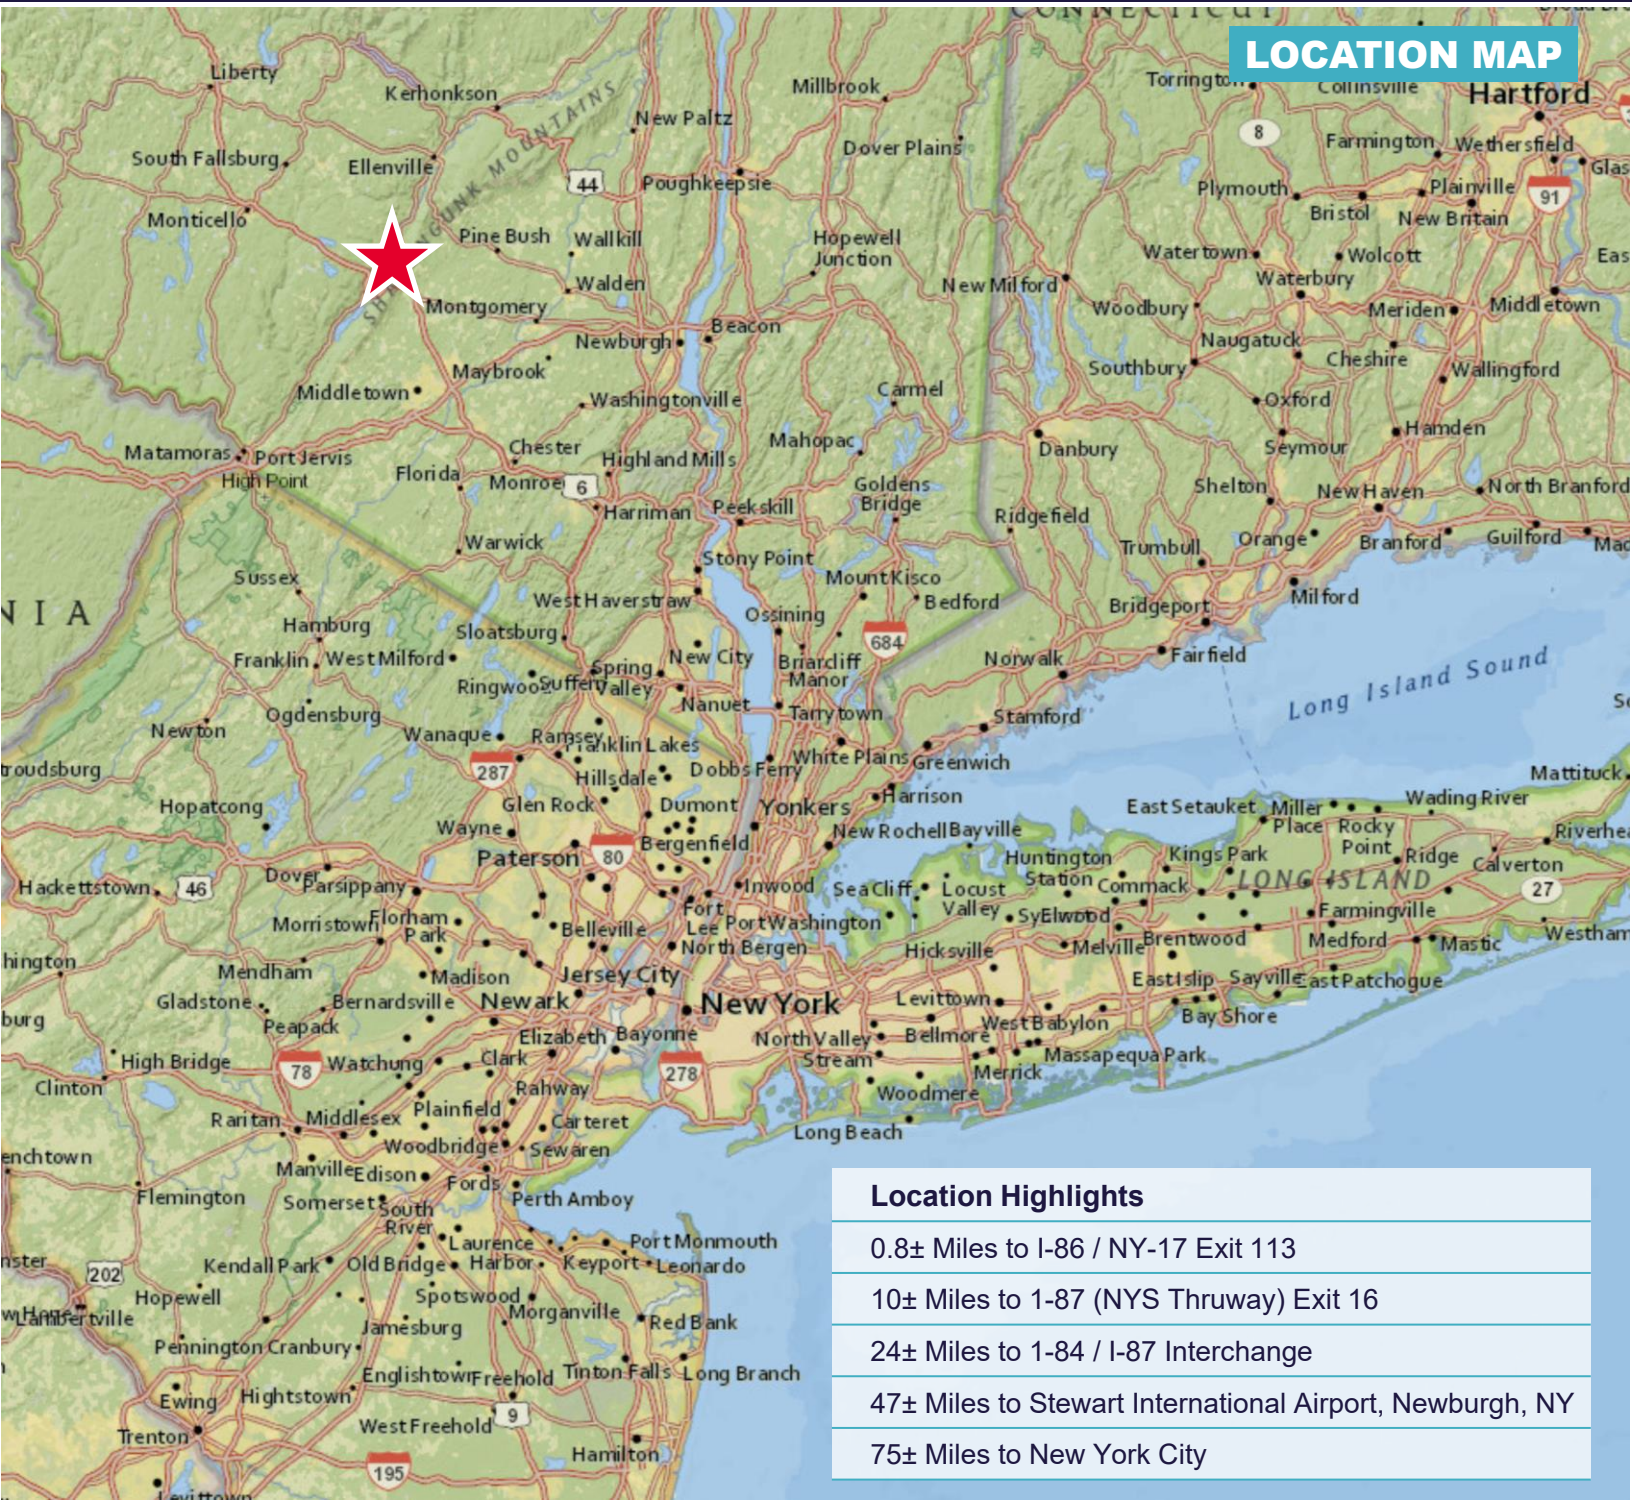

356 Meadow Avenue, 2nd Floor

Newburgh, New York 12550

+1 845 522 5900

pyramidbrokerage.com

LOCATION MAP

Location Highlights
0.8± Miles to I-86 / NY-17 Exit 113
10± Miles to I-87 (NYS Thruway) Exit 16
24± Miles to I-84 / I-87 Interchange
47± Miles to Stewart International Airport, Newburgh, NY
75± Miles to New York City