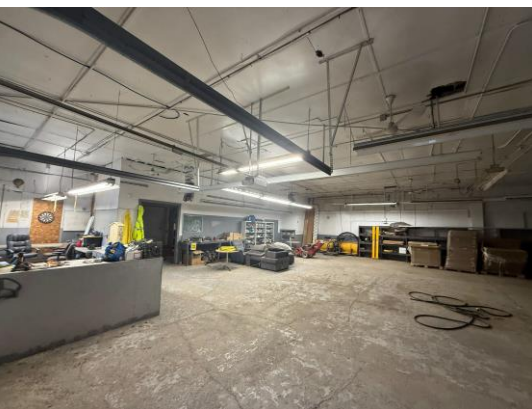

PHOTOS

EXCLUSIVE CONTACT

**James DeSimone, SIOR
Associate Real Estate Broker**

+1 845 787 1379 Direct

+1 845 596 9092 Mobile

jdesimone@pyramidbrokerage.com

356 Meadow Avenue, 2nd Floor

Newburgh, New York 12550

+1 845 522 5900

pyramidbrokerage.com