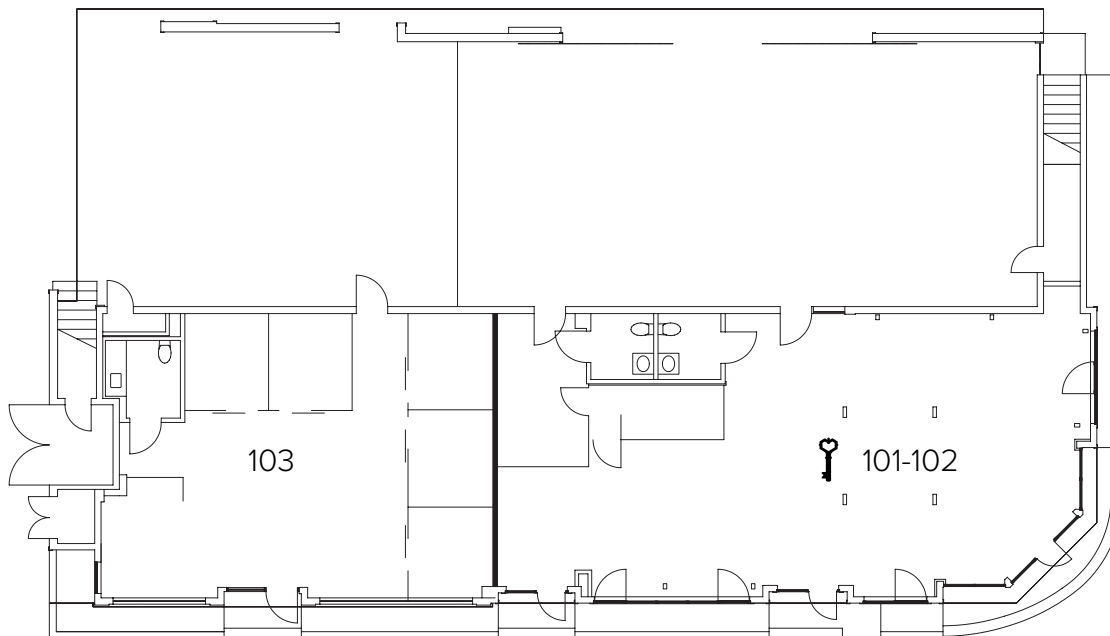

# AVAILABLE SUITES

Suite 103 - 1,333 SQ. FT.

🔑 Leased

FLOOR 1  
1,198-3,057 SQ. FT.

FLOOR 2  
335-3,388 SQ. FT.