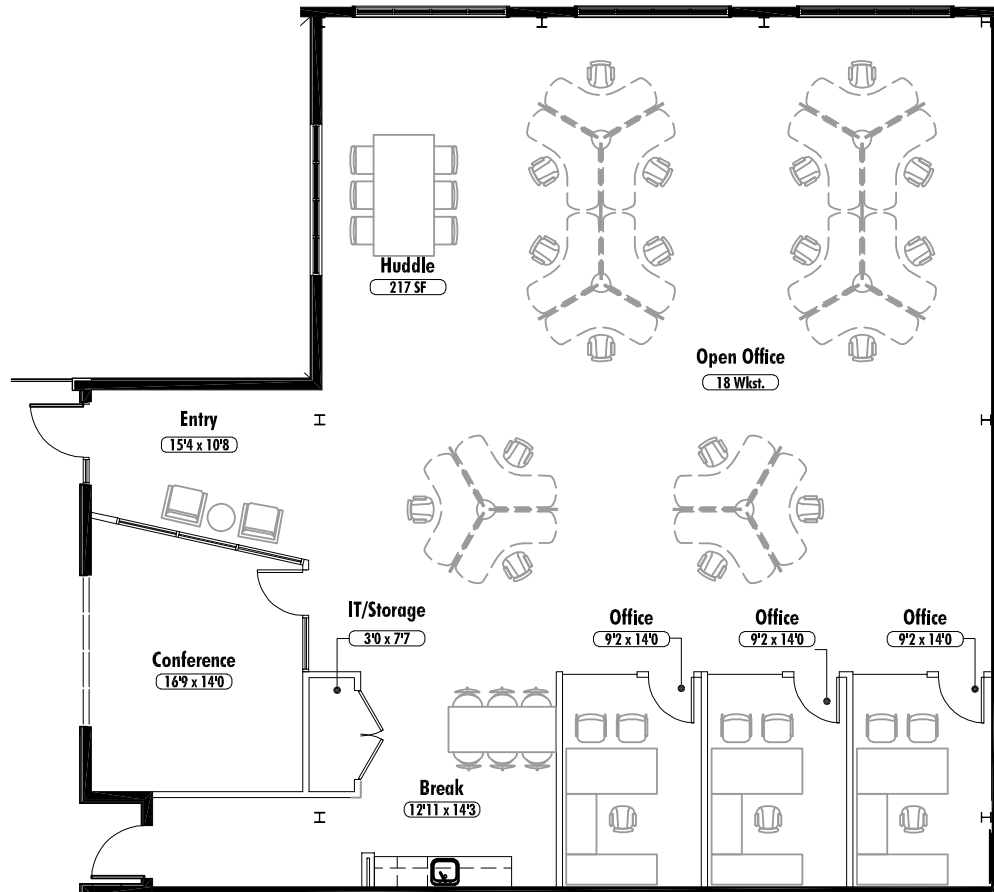

ARMOUR YARDS

165 OTTLEY DRIVE • ATLANTA, GA
Suite 208 • 3,562 RSF

NOT TO SCALE