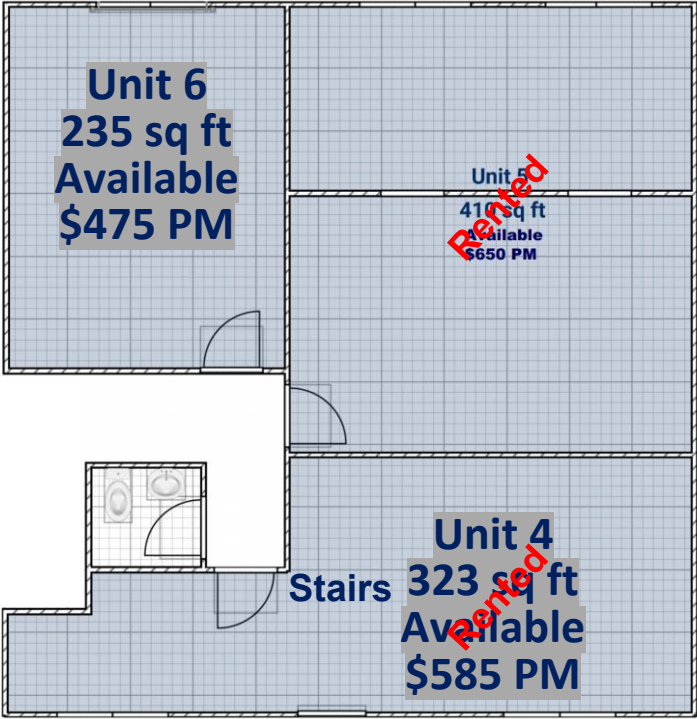

Unit N Suite 6 – Executive Suites

Second Floor | Corner Office | 235 sqft

Rent: \$475 per month
Term: 12 months minimum

- Rent Includes:**
- Electric
 - Water and Sewer
 - CAM Fees
 - Common Area Cleaning