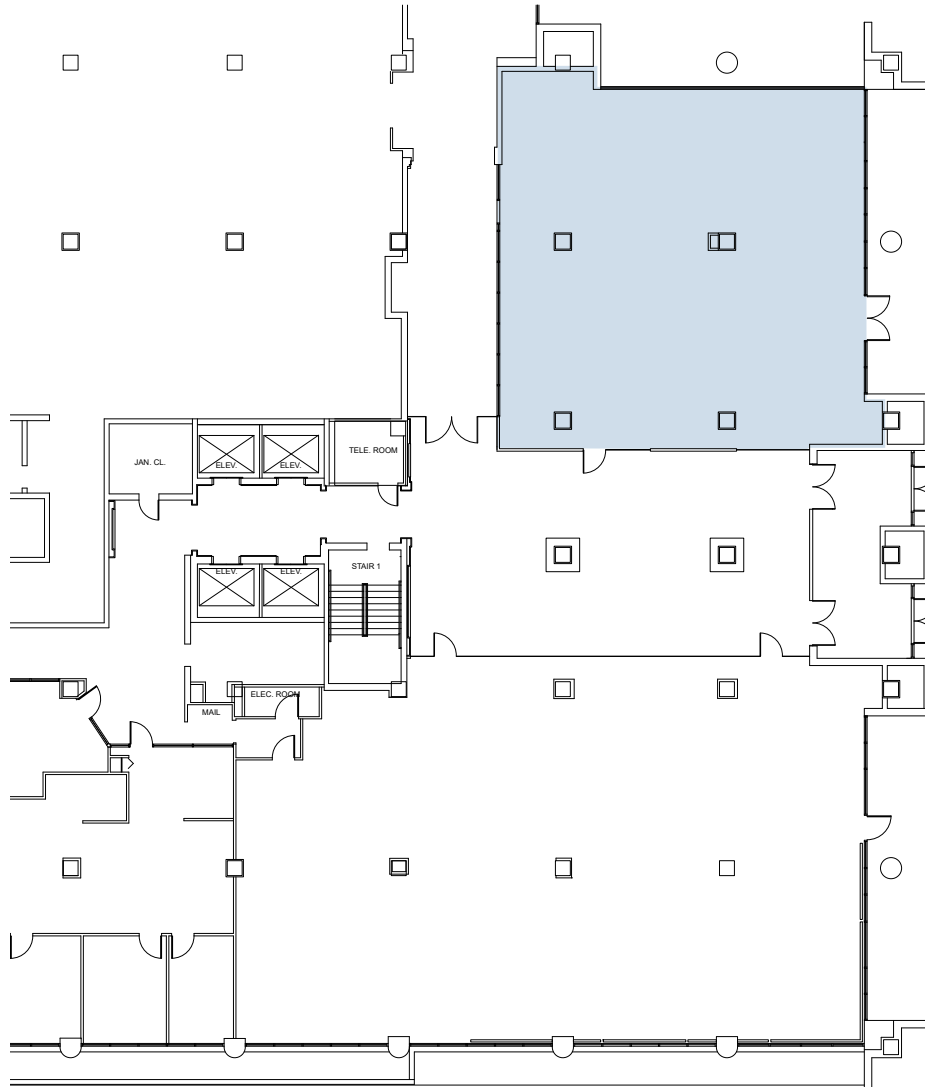

1700 ROCKVILLE PIKE

1st Floor | 2,975 SQ.FT.

AVAILABLE SPACE

ROCKVILLE PIKE

FOR MORE INFORMATION

JOSE FLEFIL, CCIM	301.474.3326	JFLEFIL@MORNING-CALM.COM
PAIGE SWANK	301.474.3371	PSWANK@MORNING-CALM.COM
JOE CHISM	301.474.3315	JCHISM@MORNING-CALM.COM