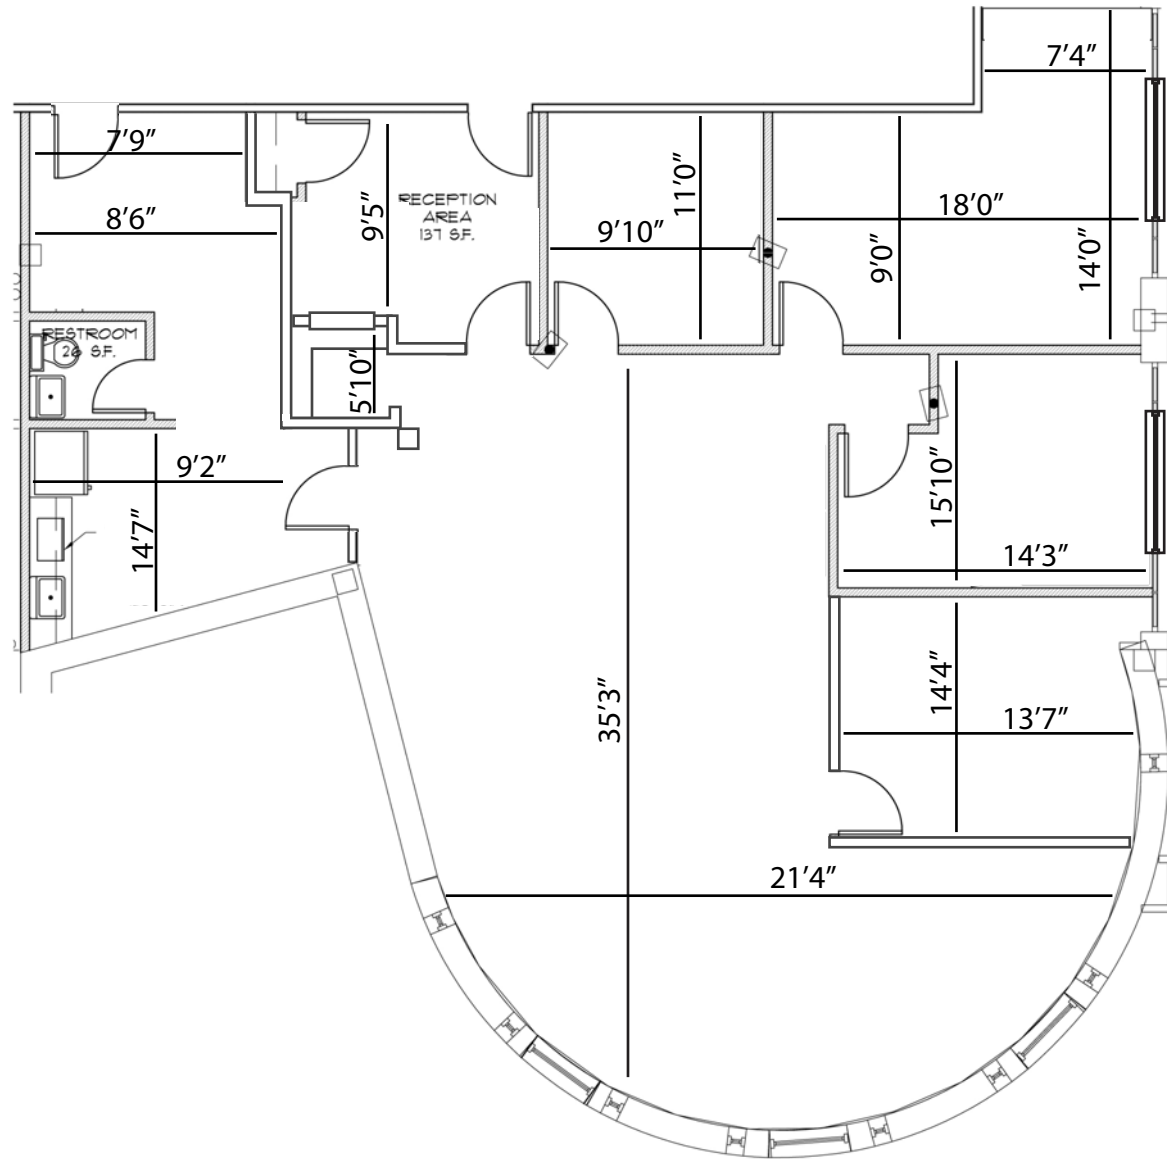

850
SOUTH WABASH

Suite 200 - 2,291 SF

www.willardjones.com

All dimensions indicated on this plan are approximate and should be field verified.