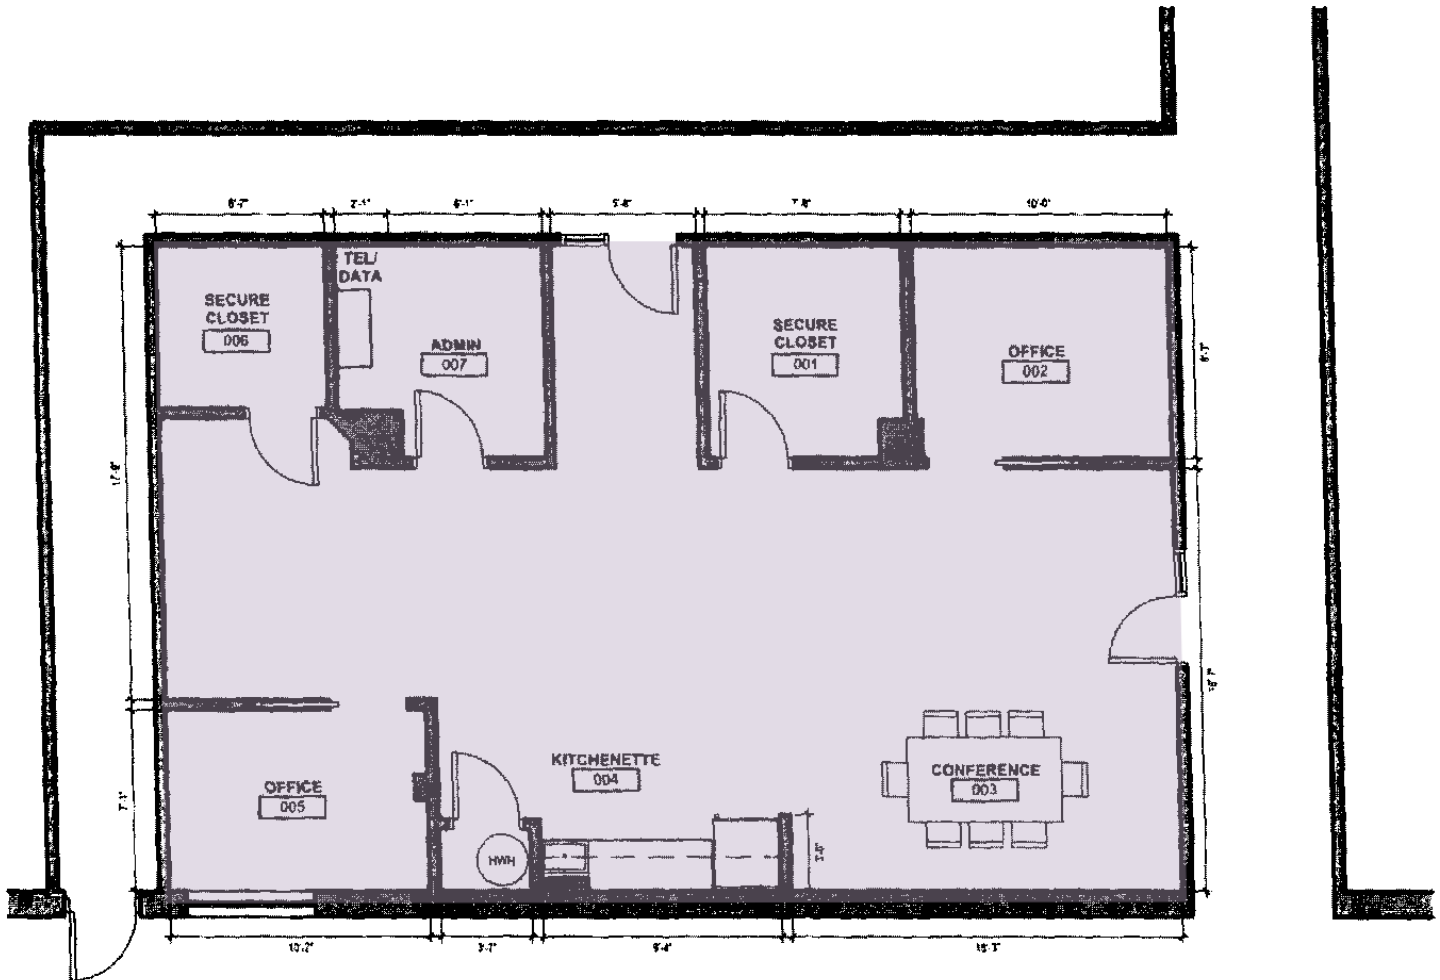

Availabilities

Suite 102

SF

1,246 SF

Lease Rate

Negotiable

Date Available

Immediately

Ellison Patten

617.951.4136
epatten@lpc.com

Lincoln

637-651 WASHINGTON PLACE

Brookline, MA

Suite 102

1,246 SF

Suite	Size	Lease Rate	Description
■ Suite 102	1,246 SF	Negotiable	Immediately