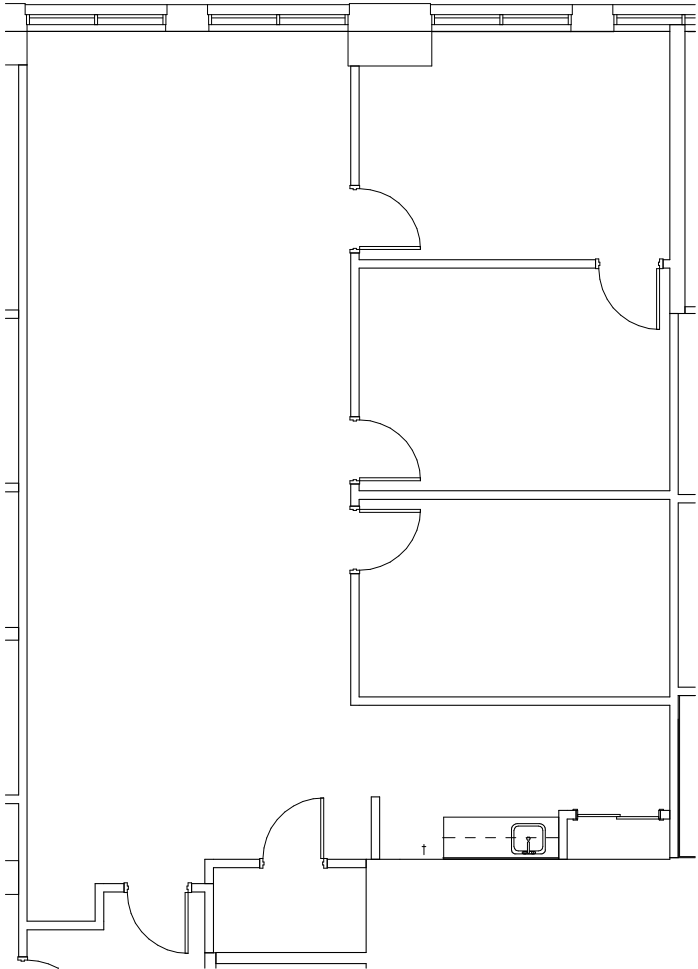

RSF

1,706

CONTACT

RHEA GREENE 704.928.5211 | rdg@trinity-partners.com

JENNIFER KURZ 704.576.2254 | jtk@trinity-partners.com

NATALIE CLAYTON | 704.975.4027 | nclayton@trinity-partners.com