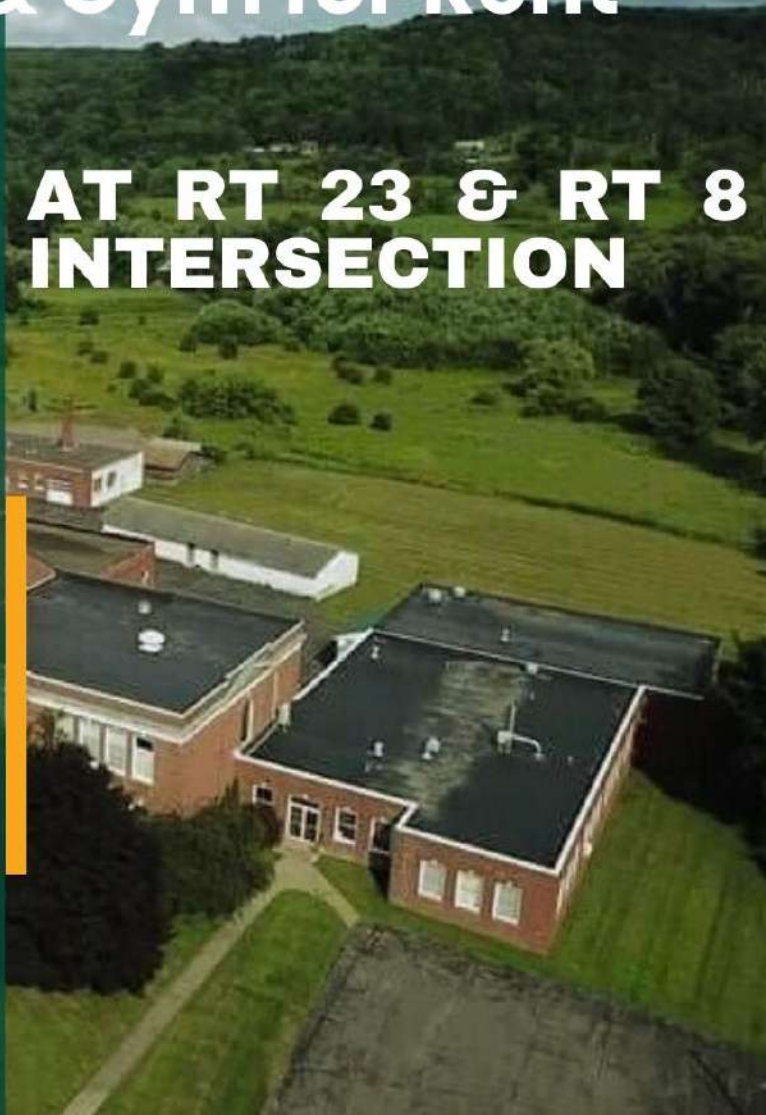

Sports Ground & Gym for Rent

FOR SPORTS CLUBS, GYMS,
RECREATIONAL ACTIVITIES,
GROUP CLASSES, LOCKERS, ETC.

BEAUTIFUL
SPORTS GROUND,
FULL SIZE GYM &
PROFESSIONAL
OFFICES

Welcome to 3392 State Highway 8 South
New Berlin, NY 13843.

- Outdoor Olympic size sports field
- Indoor Gym
- Professional offices

AT RT 23 & RT 8
INTERSECTION

About Property

Have your own private sports ground and indoor gym facilities. Ideally located at the intersection of route 23 and route 8 in the beautiful town of South New Berlin.

Get in Touch

Property Features

- Large Ground
- Indoor Gym
- Professionally landscaped
- 3 Phase Power
- Fiber Optic
- Field + Gym + Offices
- Reasonable Rent

3392 State Highway
South New Berlin, NY 13843