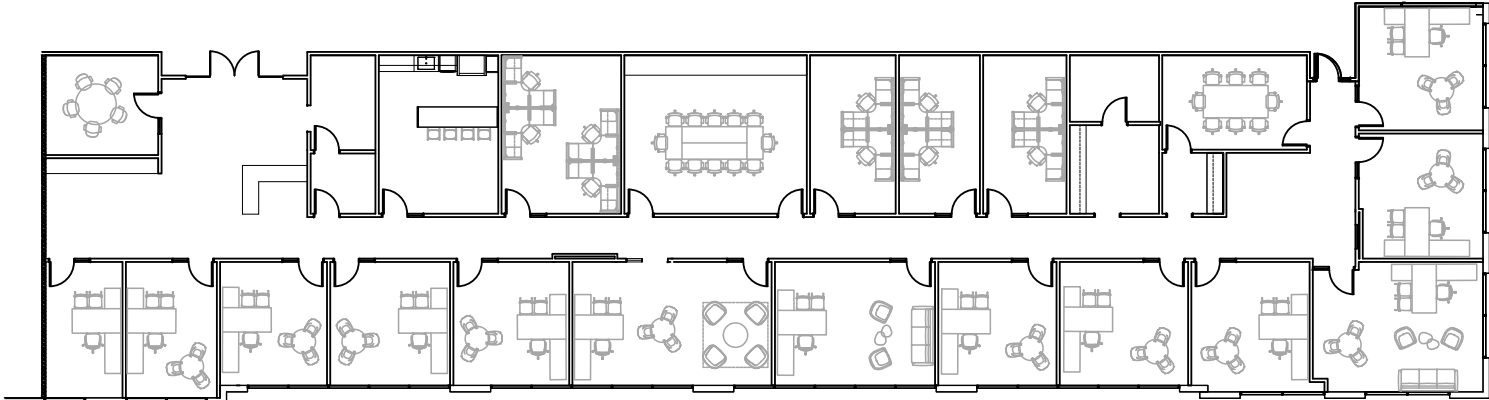

# PARK TEN CENTER

16200 Park Row Drive, Houston, TX 77084

3RD FLOOR | SUITE 310 - 8,458 RSF

360°  
VIRTUAL TOUR

FOR LEASING INFORMATION // 713.888.4099

CHRISSEY WILSON  
chrissy.wilson@jll.com

MATT PRUITT  
matt.pruitt@jll.com